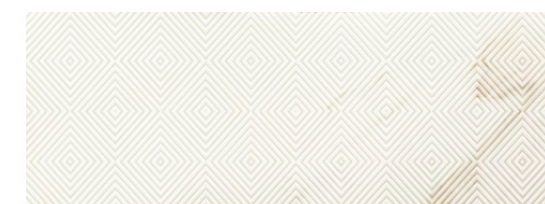

SERENITY
dekor ścienny | wall decoration
898 x 328 x 10 mm POŁYSK | GLOSS