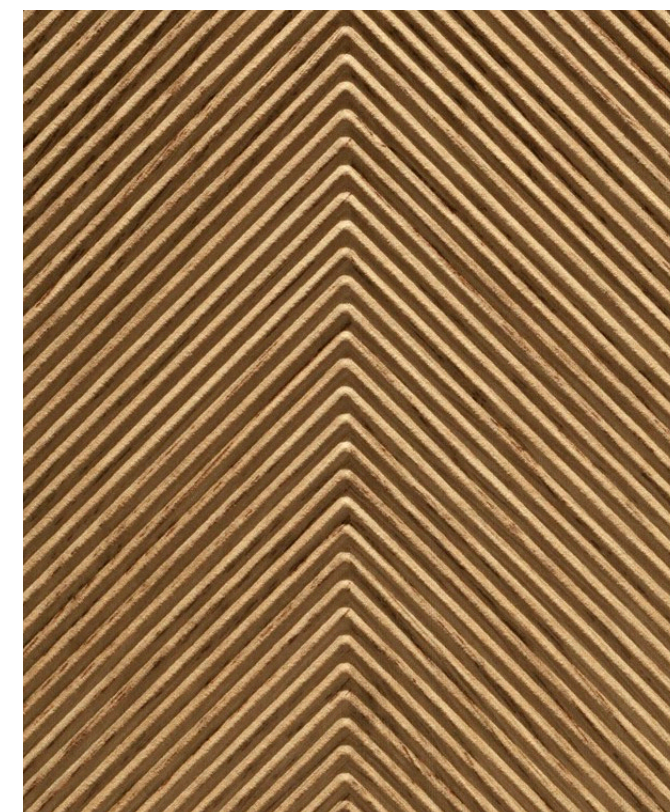

33 x 90
SEDONA

SEDONA BROWN STR
plytka ścienna | wall tile

SEDONA WHITE STR
plytka ścienna | wall tile

SEDONA WOOD STR
plytka ścienna | wall tile

SEDONA WHITE MAT
plytka gresowa | porcelain tile

WOOD GRAIN RED STR
plytka gresowa | porcelain tile