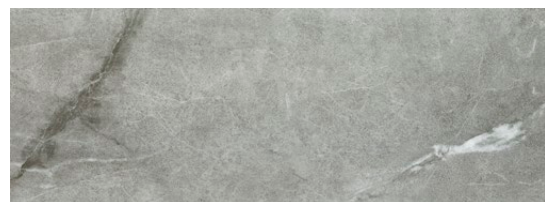

ORGANIC MATT GREY
płytko ścienna | wall tile
898 x 328 x 10 mm MAT | MATT