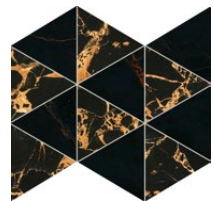

GOLD MOON DARK
mozaika ścienna | wall mosaic
328 x 258 x 10 mm MAT + POŁYSK | MATT + GLOSS