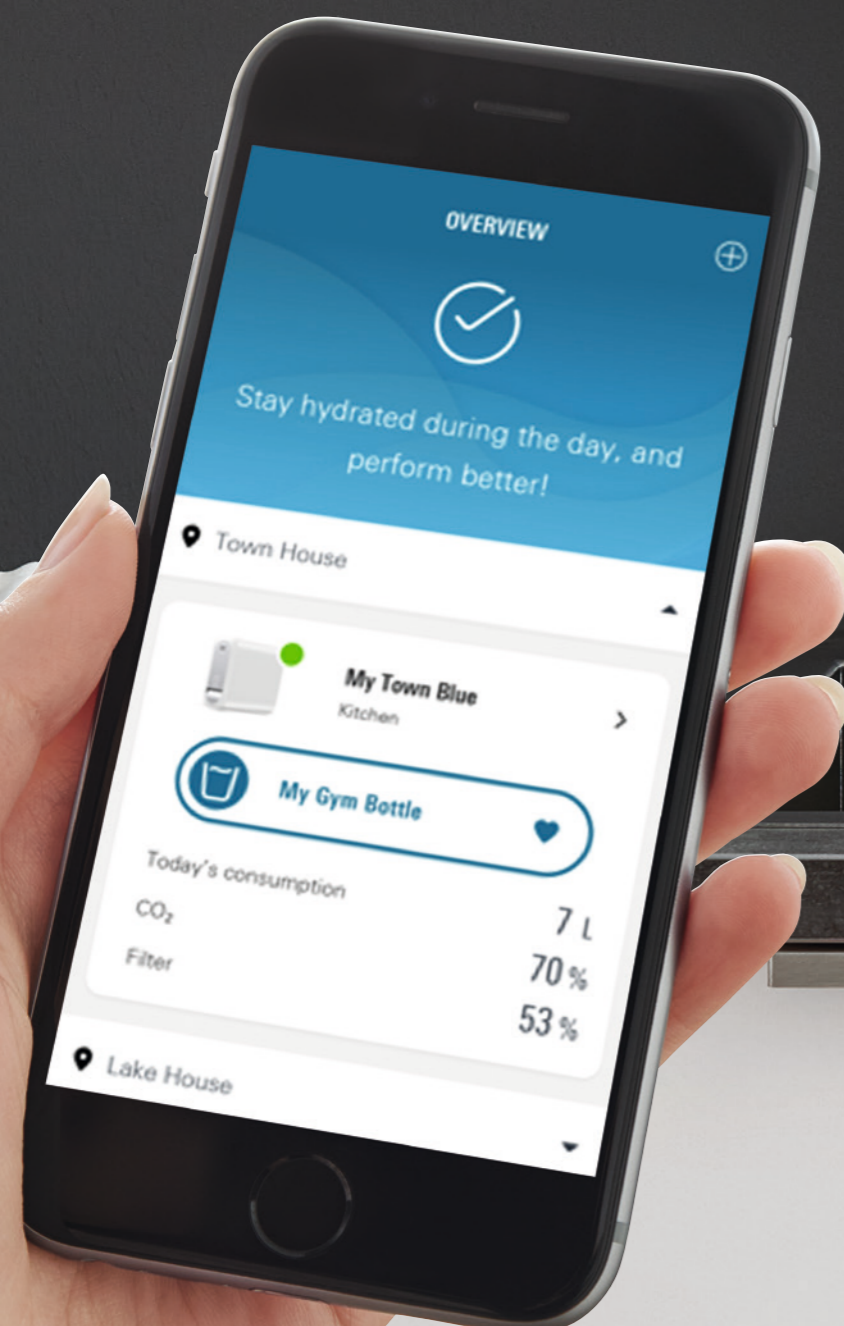

CONTROL VIA GROHE WATERSYSTEMS APP

Control your GROHE Watersystem via smartphone app for total convenience. The GROHE Watersystems App will not only let you know when the filter or CO₂ need replacing, but can reorder for you automatically. Use it to pour water and monitor your personal water consumption directly via the app.

- INTEGRATION OF THE COOLER TO THE LOCAL WLAN
- SET-UP OF SOFTWARE PARAMETERS
- AUTOMATIC REORDERING OF CONSUMABLES
- ALERTS WHEN CAPACITIES ARE LOW

GROHE
WATERSYSTEMS
APP

System requirements

iPhone with iOS 12.0 or higher / smartphone with Android 6.0 or higher

Mobile devices and GROHE Watersystems App are not included in delivery and have to be ordered separately via an authorised Apple store / store / iTunes or Google Play store.

The Bluetooth® word mark and logos are registered trademarks owned by Bluetooth SIG, Inc. and any use of such marks by Grohe AG is under license. Other trademarks and trade names are those of their respective owners.

Apple, the Apple logo, iPod, iPod Touch, iPhone and iTunes are trademarks of Apple Inc., registered in the U.S. and other countries. Apple is not responsible for the function of this device or its compliance with safety and regulatory standards.