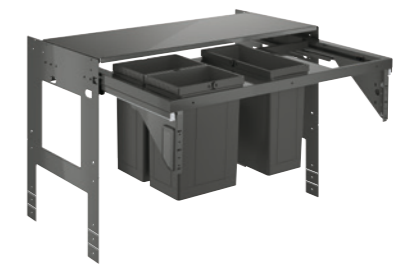

40 983 000
Extractible waste system,
90 cm cabinet,
2 x 8 + 11 liter waste bins

Please find the complete product overview at the end of the brochure.