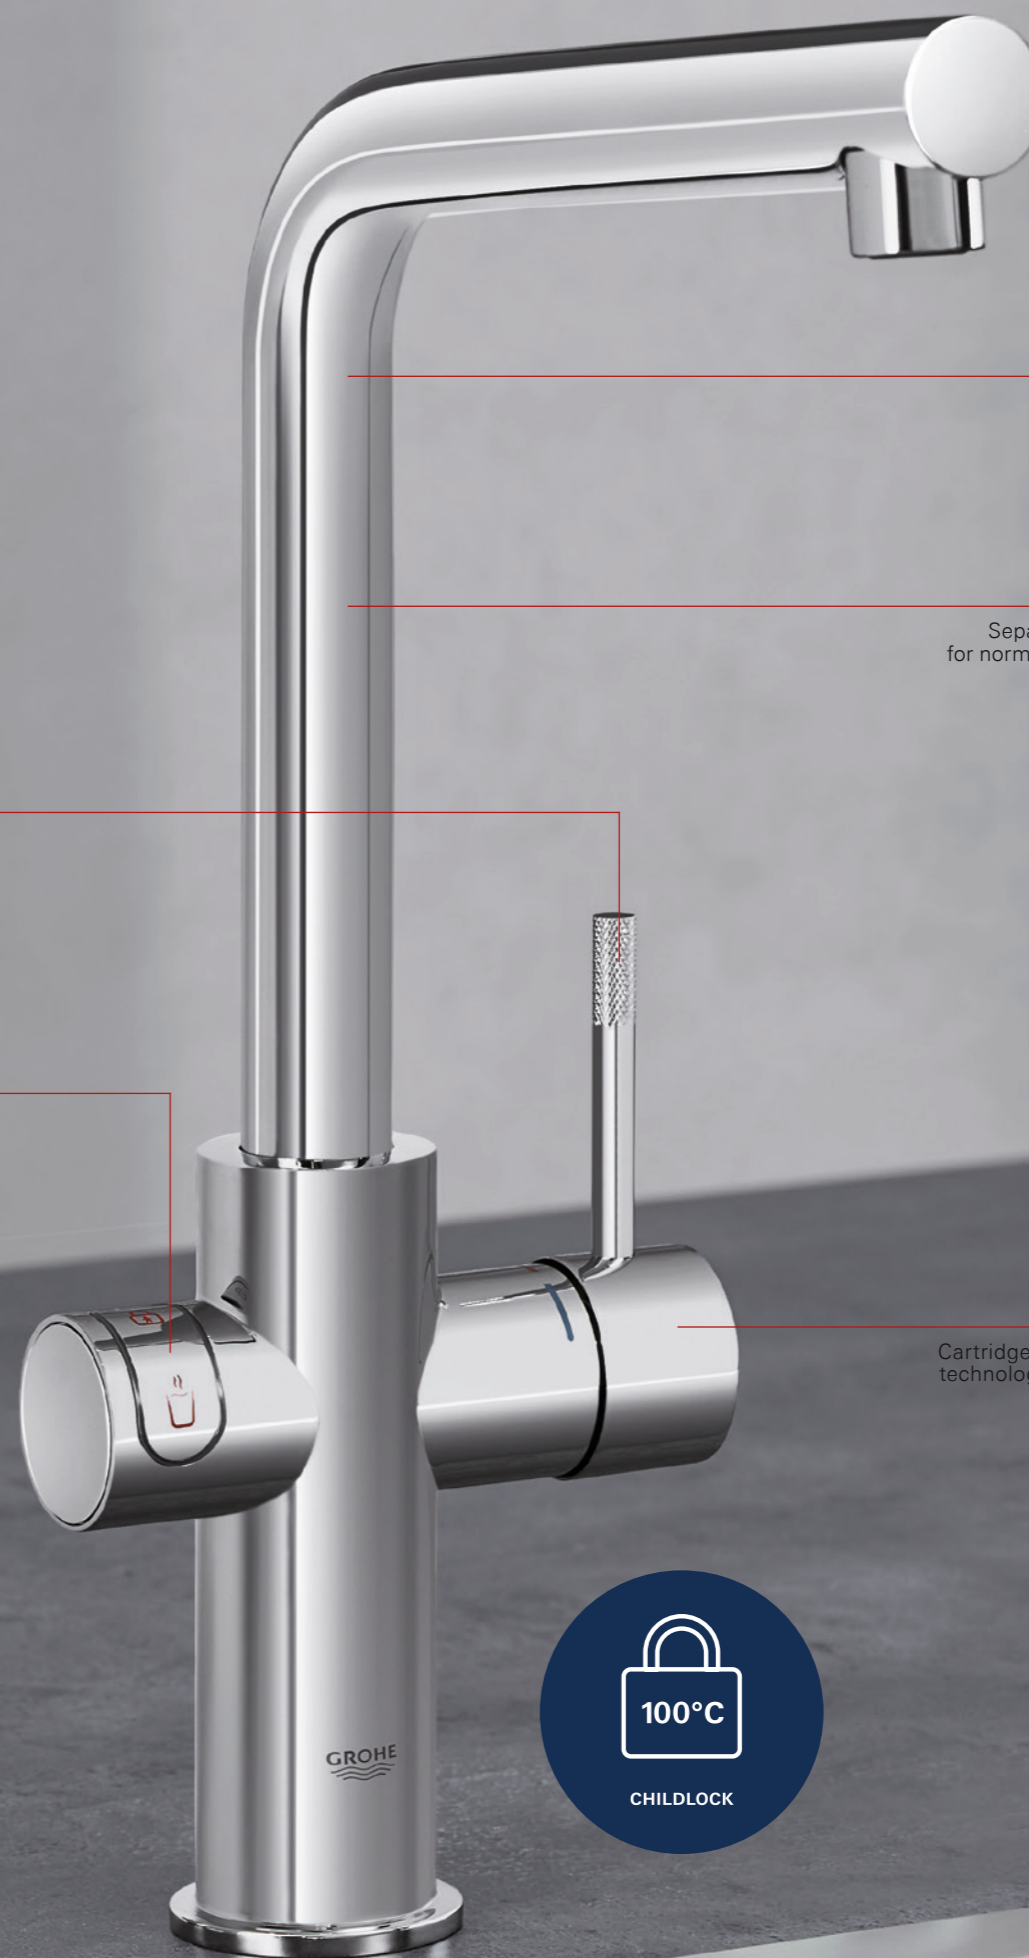

TECHNOLOGY YOU CAN TRUST

Designed down to the last detail with a view to convenience, sustainability and safety, GROHE Red presents a range of intelligent and indispensable features.

SAFETY FIRST

Our first commitment is to your safety. That's why GROHE Red comes with a unique, failsafe child lock.

NO MORE WAITING

Kettle-hot water is always available at the push of a button, so waiting for the kettle or pot to boil is a thing of the past.

LESS WASTE

You only take the exact amount of hot water you need, so you save on water and energy consumption.

CLEAN, FRESH TASTE

Filtered water heated to 100 °C for an exceptional taste experience.

CLEAN YOUR WORKTOP

Filtered water heated to 100 °. No need for the clutter of a kettle. GROHE Red fulfills all your water needs from a single faucet.

Spout, turnable by 150°

Separated inner water ways for normal tap and boiling water

Forward rotating lever with knurled structure for better grip

Touch buttons with ChildLock safety for boiling water

Cartridge with GROHE SilkMove technology for normal tap water