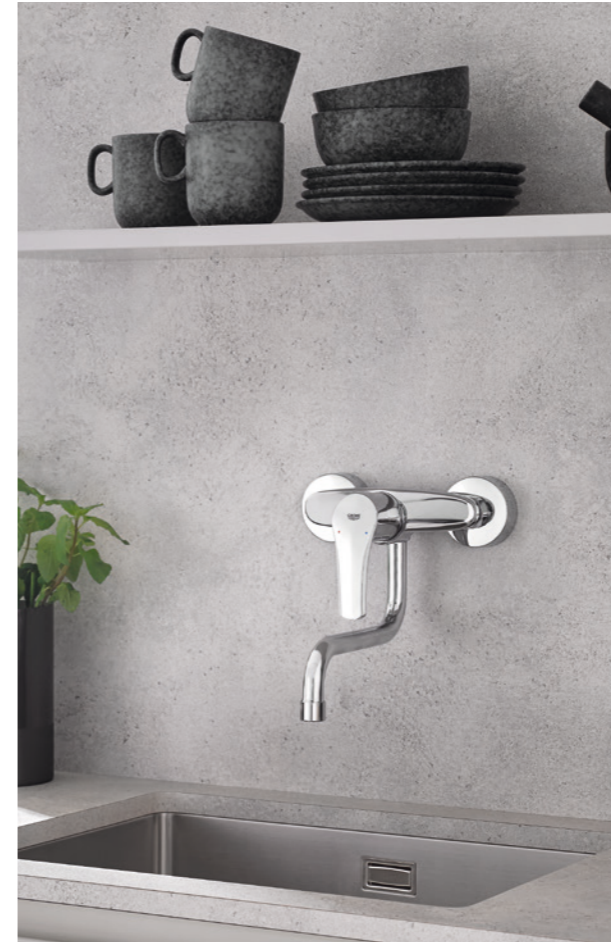

31 391 003 | Sink mixer, wall-mounted