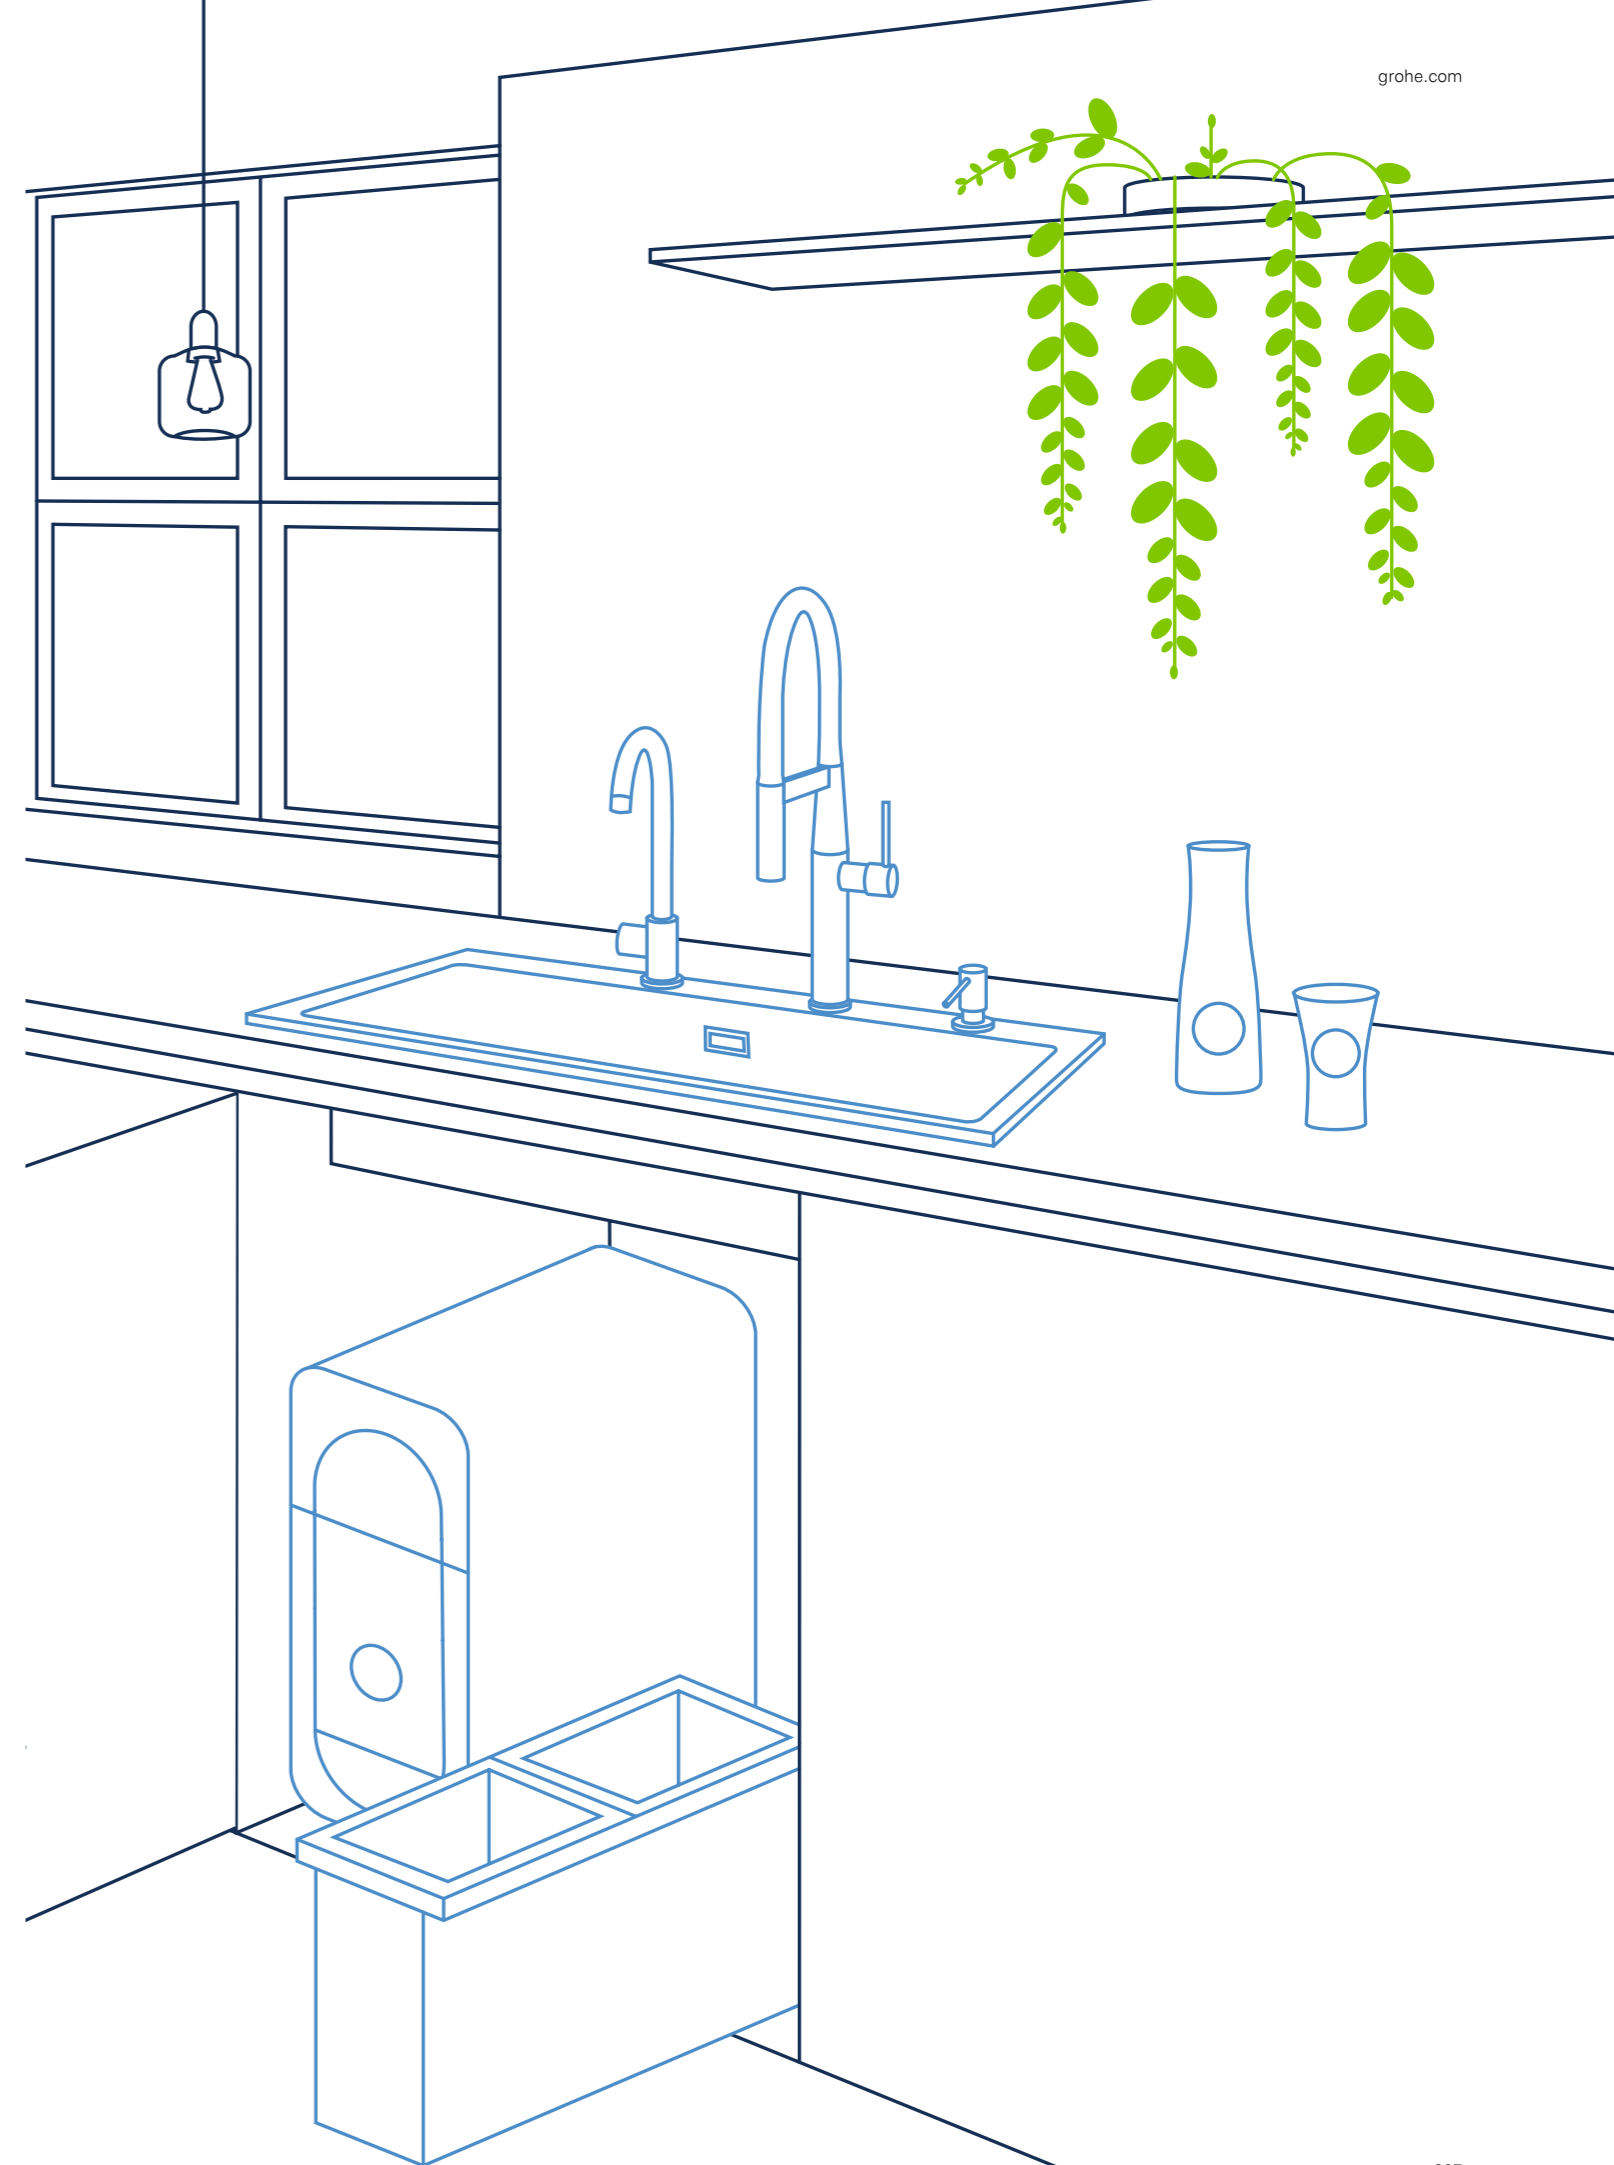

06

GROHE KITCHEN SOLUTIONS

PRODUCT OVERVIEW

Creating a kitchen where every element works in harmony – with both your lifestyle and your own personal taste – has never been easier. GROHE's range for the kitchen has everything covered, from a versatile, practical collection of sinks and faucets, to those hidden solutions like under-sink waste management systems and even the waste set you pick for your bowl. Swap a standard faucet for a GROHE

Blue watersystem, or add a GROHE Red for kettle-hot water – you'll find all the choice of function you could need without any compromise on aesthetic clarity. With a range of appealing colors and finishes, and elements that have all been carefully designed to work together in one seamless scheme, GROHE makes it easy to coordinate every design detail into a kitchen tailored completely around you.