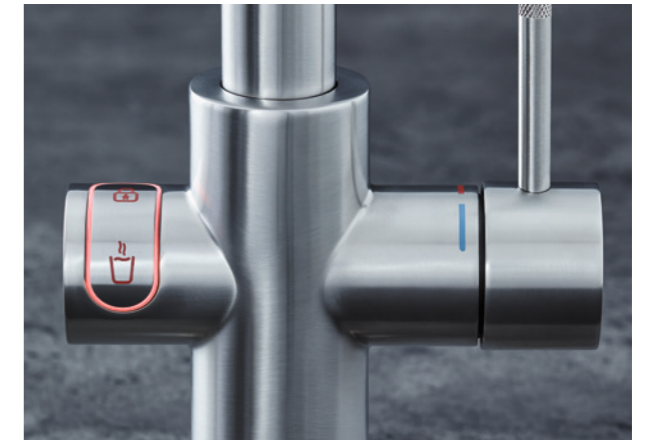

CHILDLOCK

Safety is paramount in a family kitchen. That's why GROHE Red faucets are designed with a child lock that makes scalding practically impossible: for the boiling water to flow, you must first unlock with the upper push button before the lower push button can be used.

GROHE RED TITANIUM BOILER

All boilers in our GROHE Red collection are made from titanium. Unlike stainless steel and copper, two metals traditionally used for boilers, titanium is highly resistant to corrosion and limescale build-up – ensuring perfect performance over a lifetime. It also guarantees that your water is free of any metallic taste.