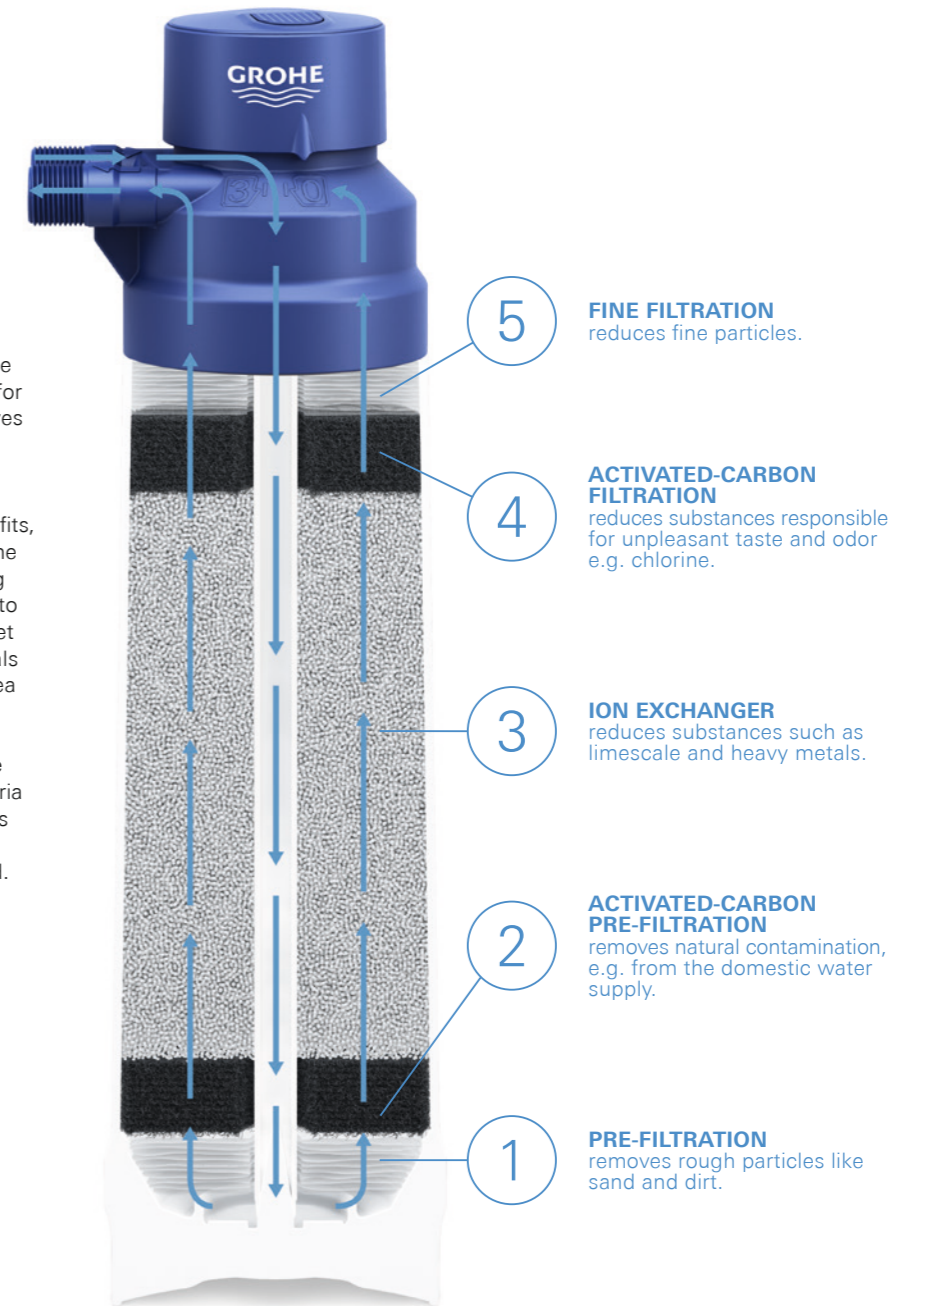

THE MAGIC IS IN THE FILTER

For our GROHE Blue system we have worked with BWT, Europe's leading filtered water professionals, to ensure that our system produces an unparalleled, refreshing drinking experience. Our standard high performance S-Size filter comes with every GROHE Blue Home starter set.

In addition, there are three other filters available.

If you live in a soft-water area, the **activated-carbon filter** is right for you. It improves the taste but leaves the carbonate level in the water untouched.

For the best taste and health benefits, the **magnesium + zinc filter** is the ideal choice. It adds up to 35 mg magnesium and up to 3 mg zinc to each liter of water, helping you get enough of these essential minerals while delivering the best tasting tea and coffee possible.

Our high-performance **ultrasafe filter** is made for areas with bacteria contaminated tap water. It retains microplastic > 1 µm, 99,999 % of bacteria and up to 99,5 % of lead.

Scan to get more information about our filters. Visit shop.grohe.com