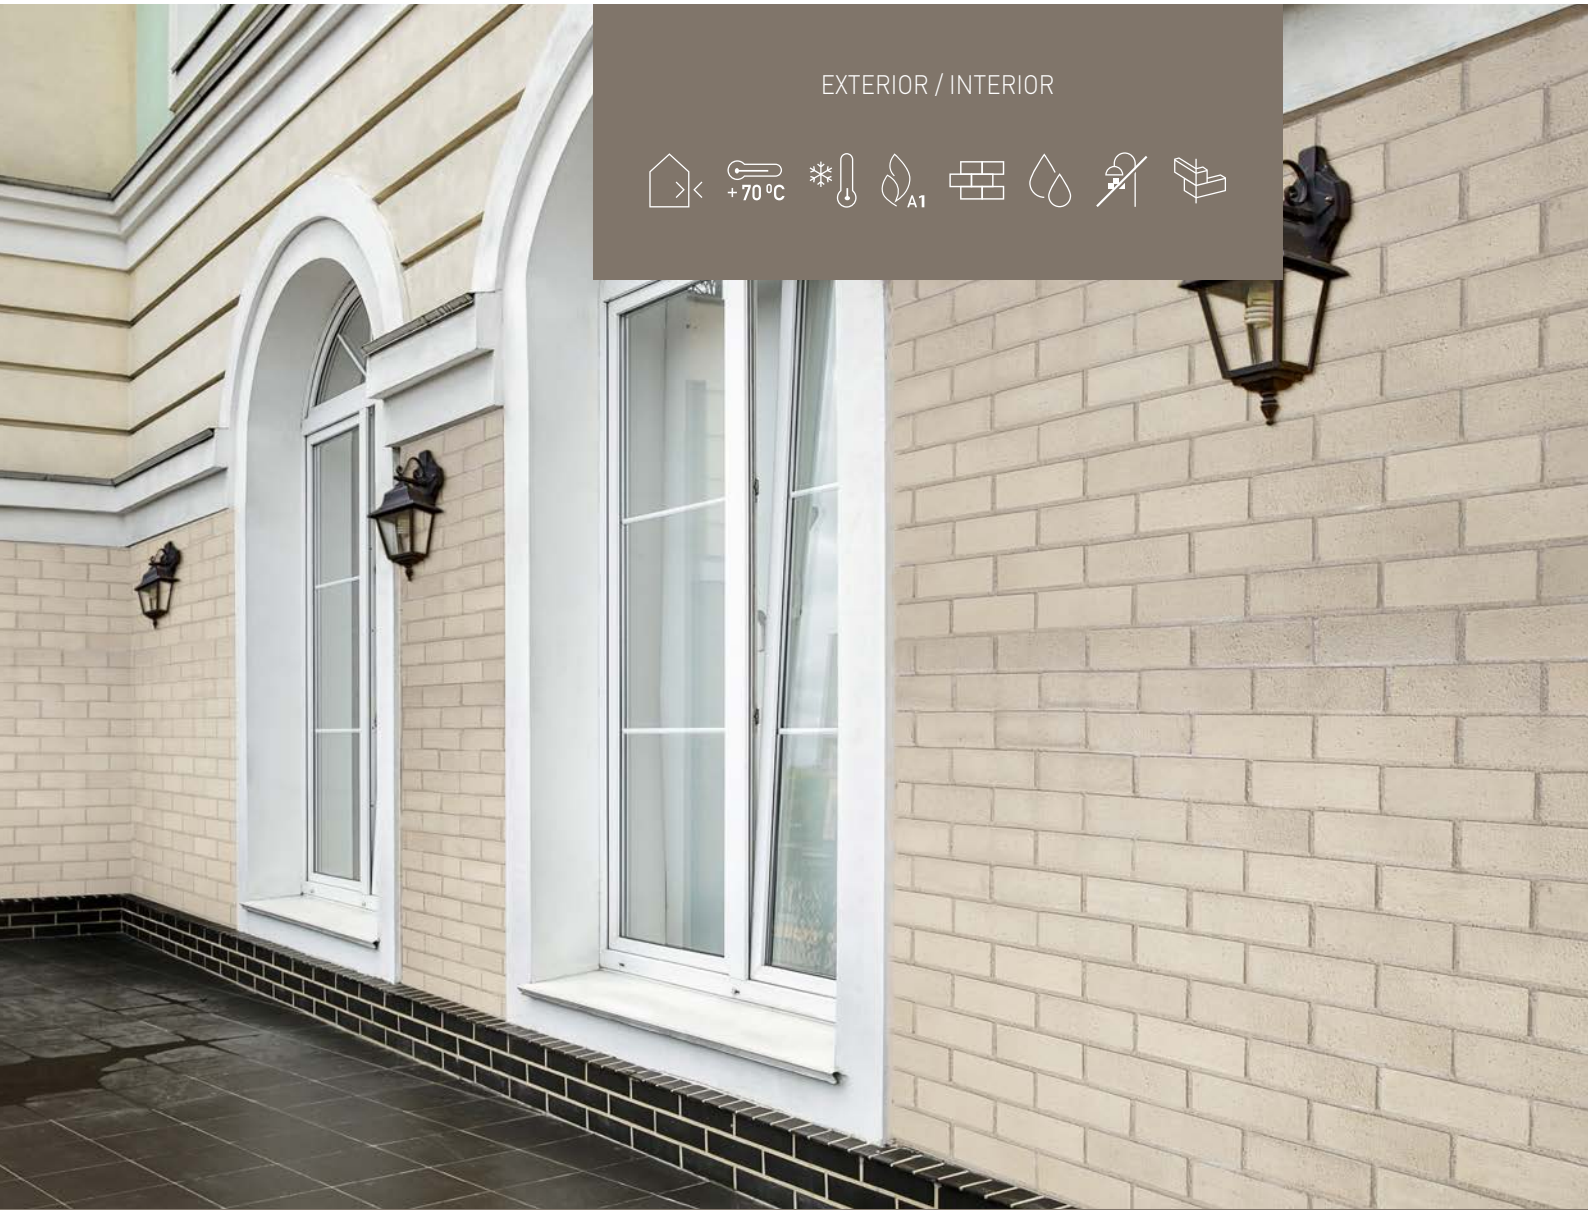

EXTERIOR / INTERIOR

TERRA WHITE

Product Shape	Dimensions L x H (cm)	Thickness (cm)	Number of Tiles (pcs)	Coverage (m²)
	21.5 - 6.5	0.5 - 1.5	60	0.95