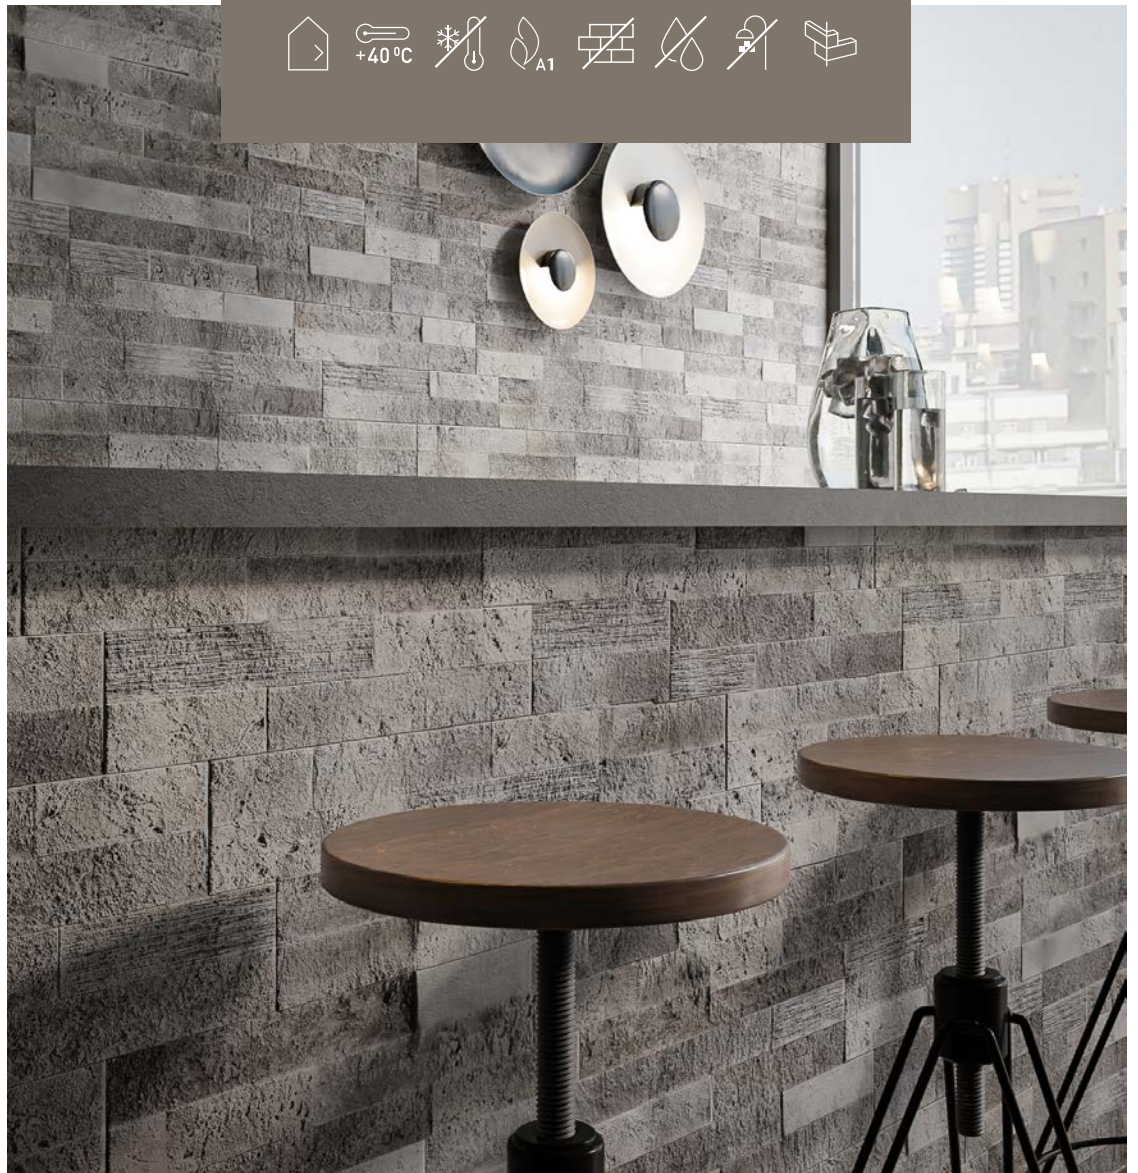

INTERIOR

Nora S. Cerro Grey
SKU: 403981
EAN: 5945763008540