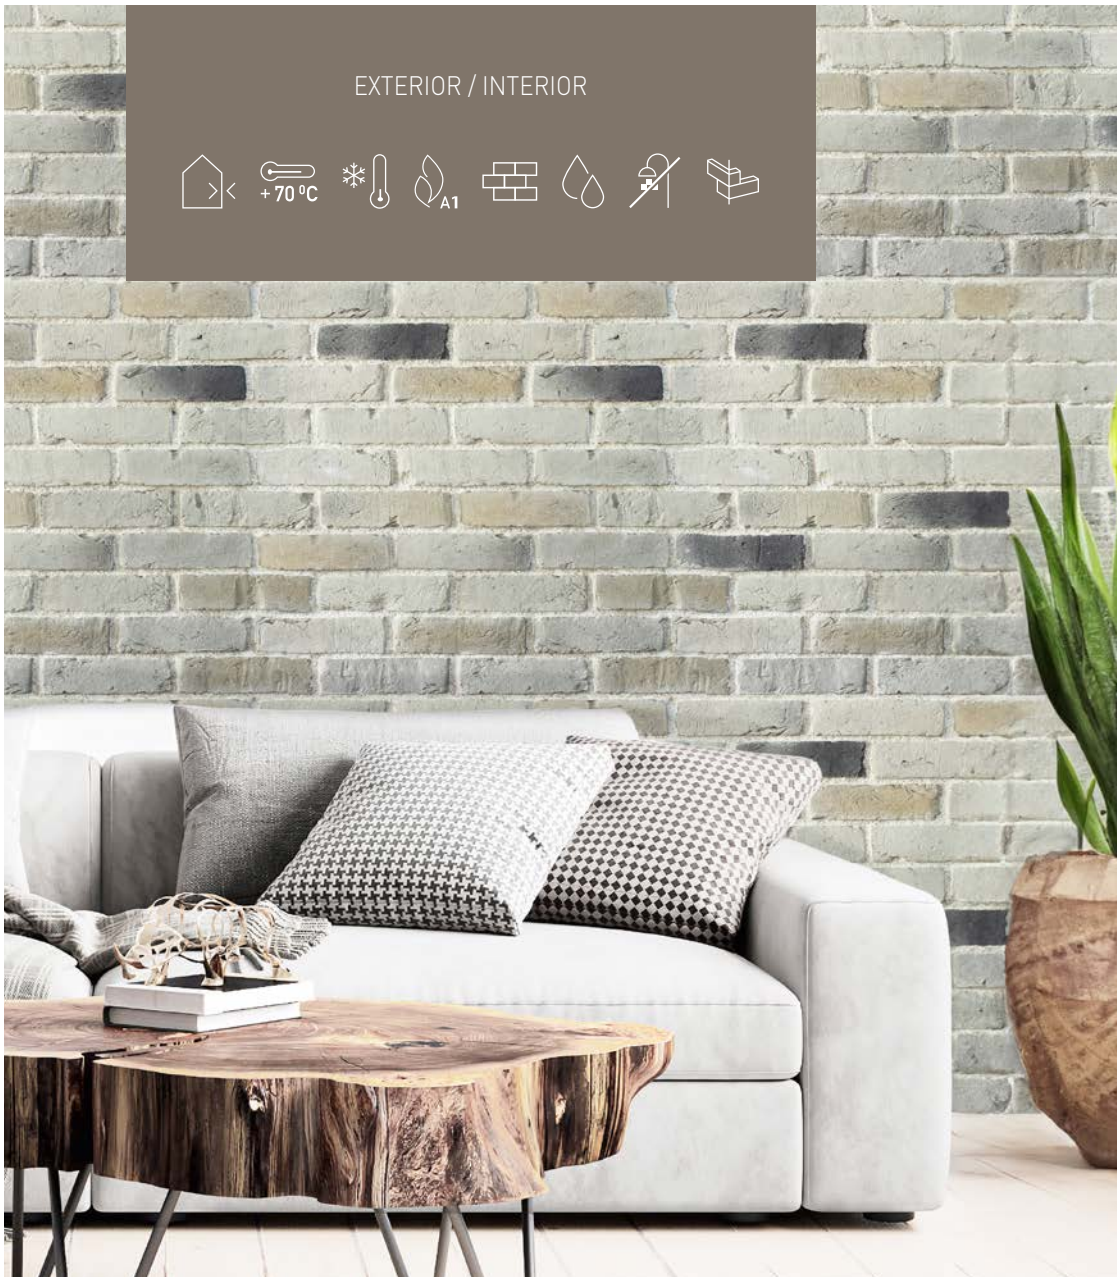

Mystical Whispers Unveiled

In the dance between light and shadow, Breda Dirty White brick emerges, with its dirty white hue adorned by dark grey accents. Like whispers of forgotten stories, it carries an air of mystery and intrigue.

EXTERIOR / INTERIOR

Breda Dirty White
SKU: 404217
EAN: 5945763012851