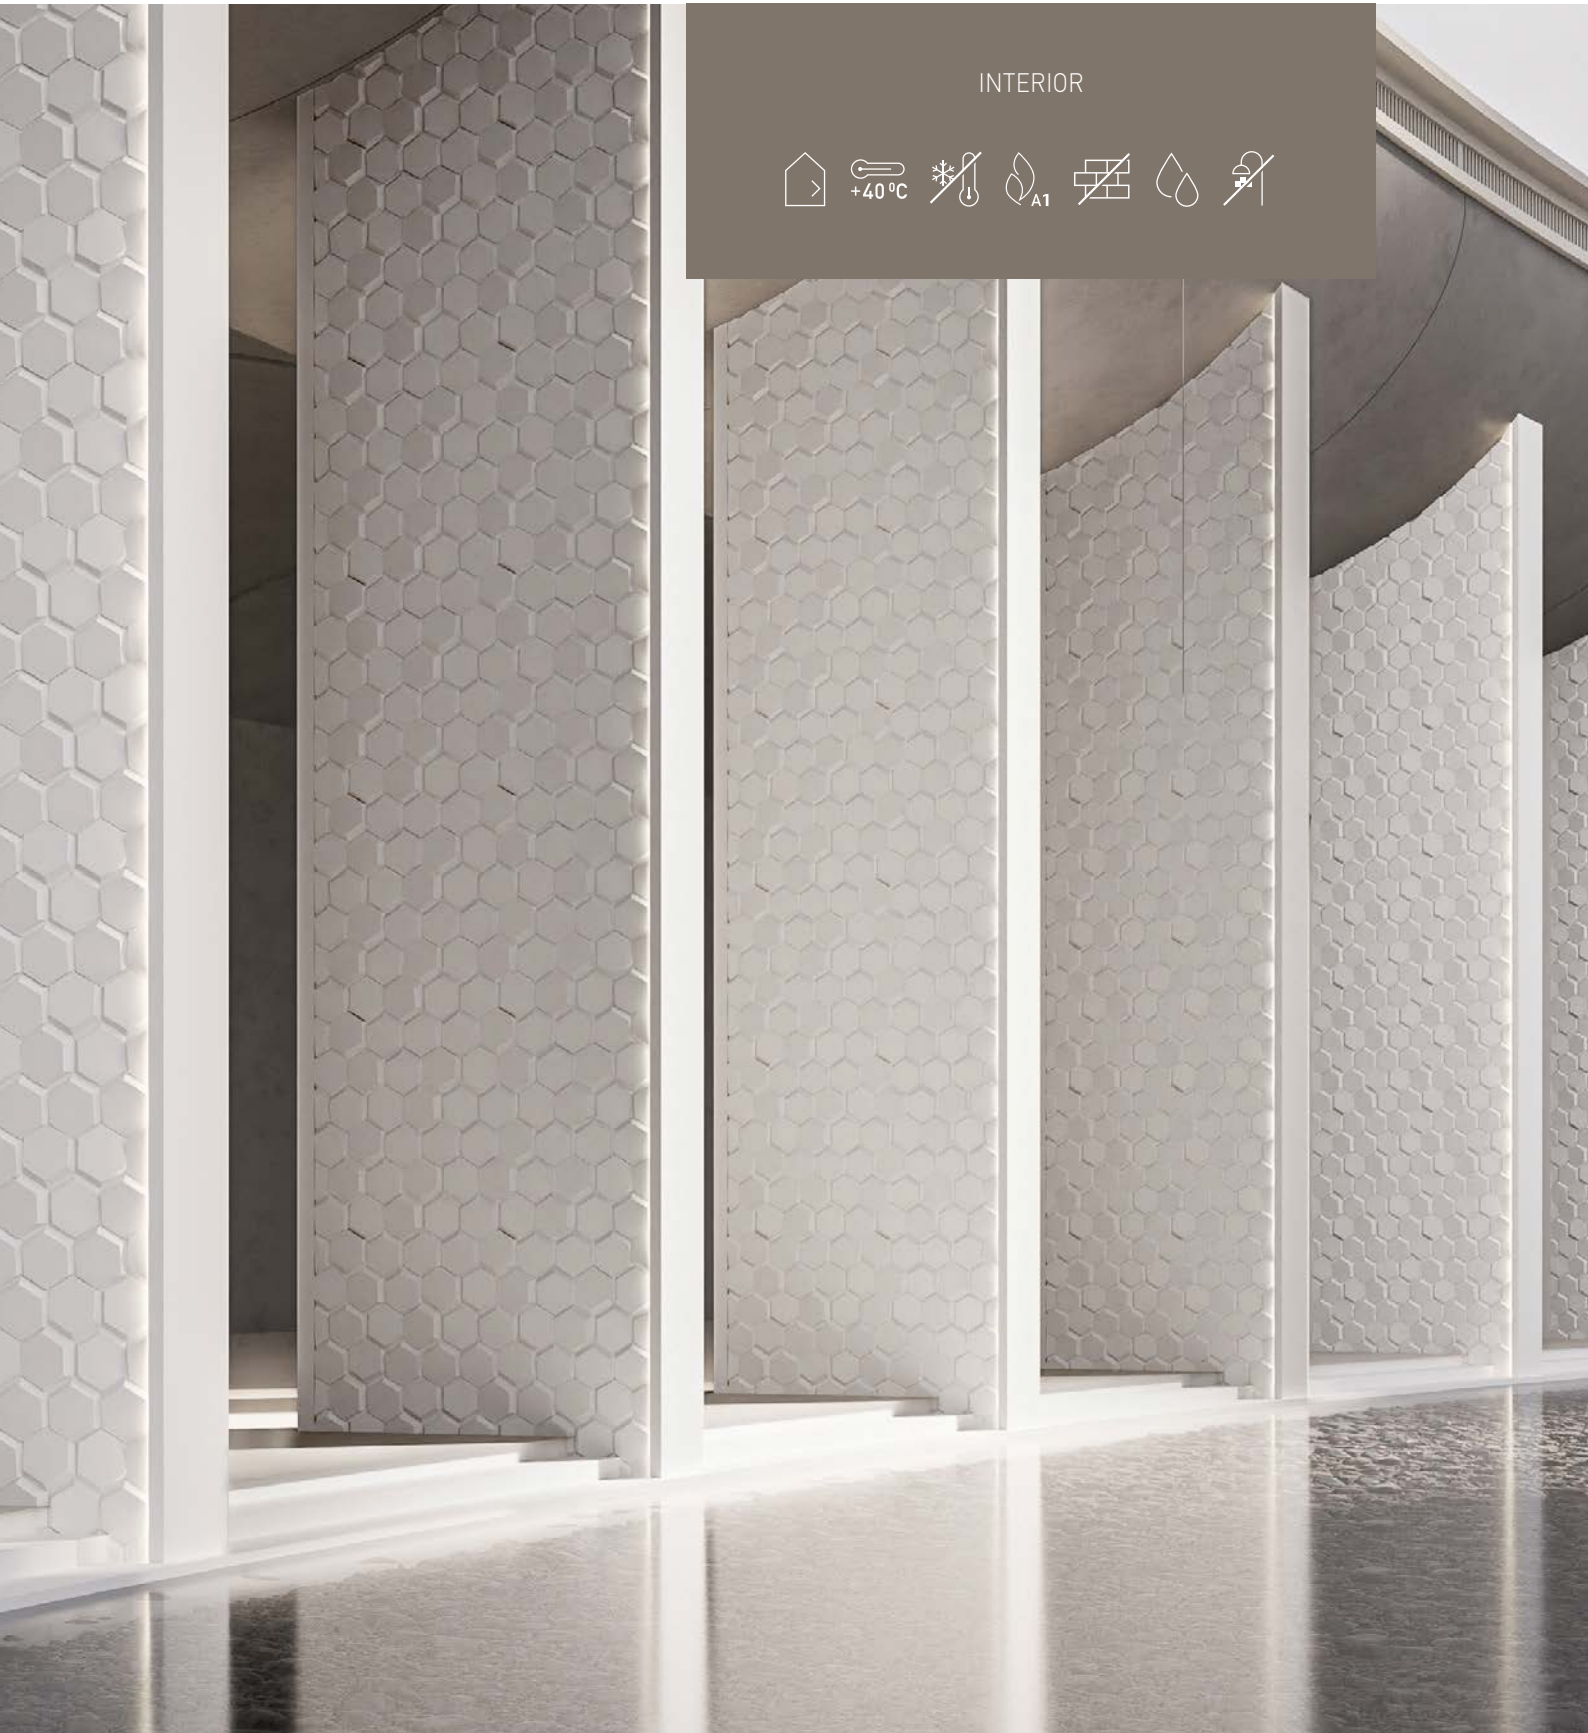

INTERIOR

SAGA