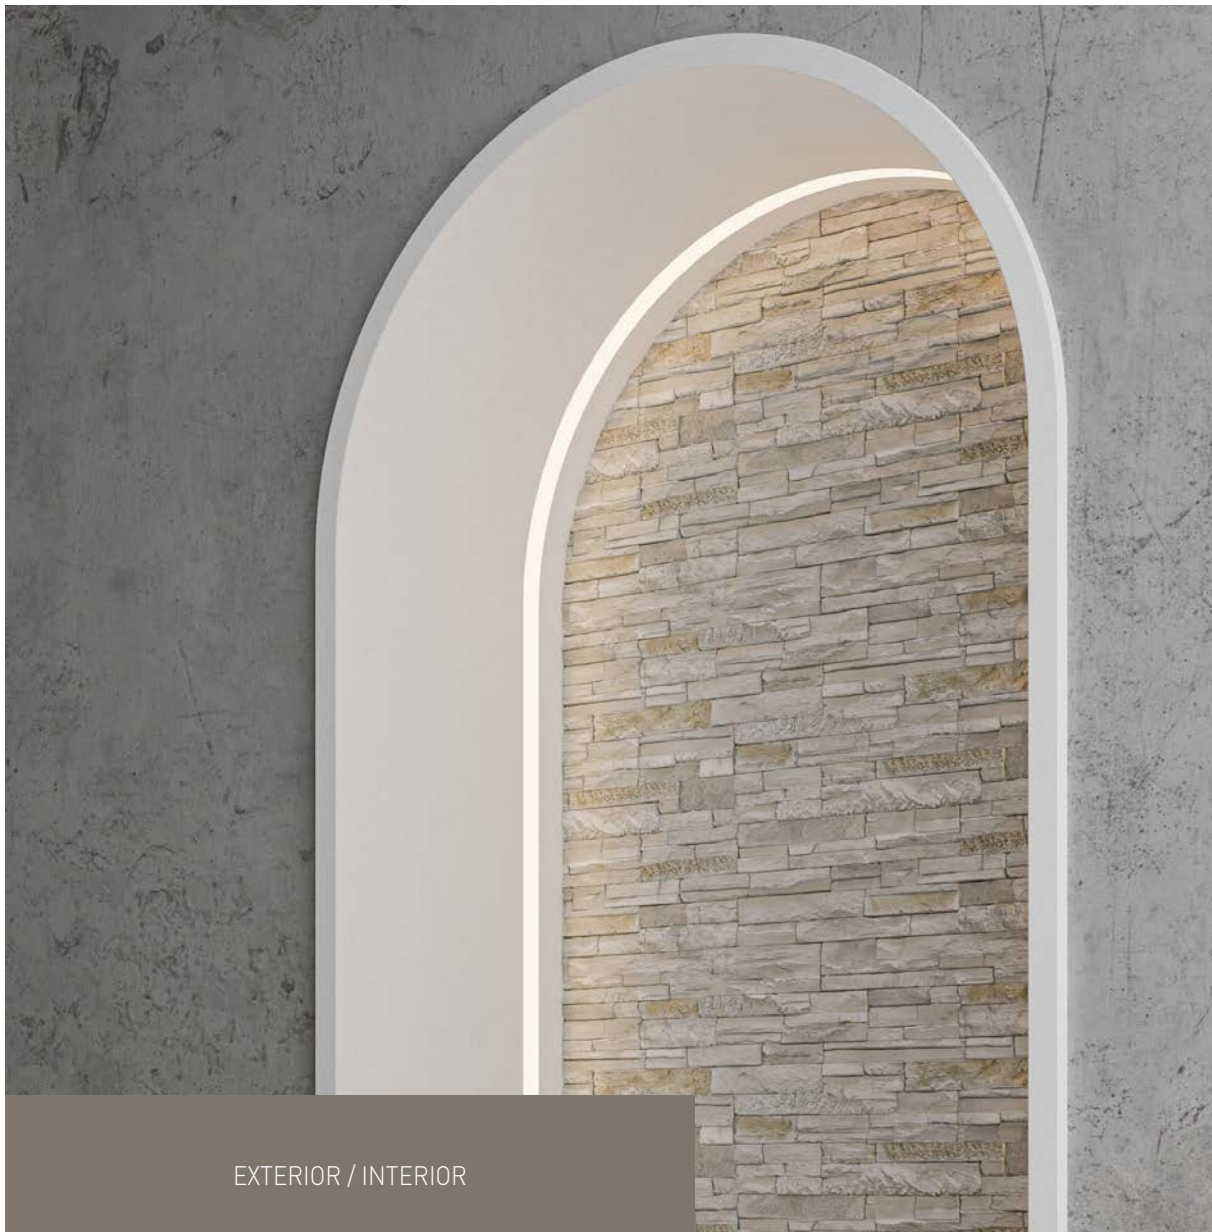

With subtle notes of beige and grey adding depth and character to any design, this sleek, contemporary decorative stone is perfect for creating a fresh, minimalist aesthetic that will stand the test of time.

EXTERIOR / INTERIOR

/ STONE

The enchanting beauty that will always stand out

Introducing this stunning decorative stone. Crafted from a unique blend of irregular pieces for a truly one-of-a-kind look, it will always create a distinctive feature wall in your home.