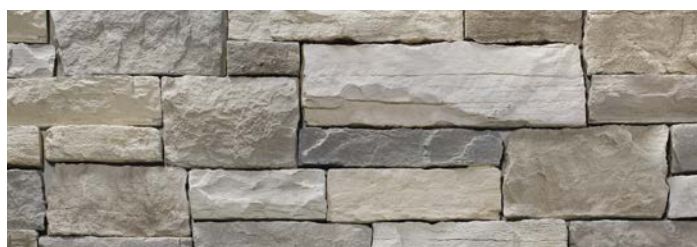

CANYON BROWNS

Canyon Browns
SKU: 404052
EAN: 5945763010222

EXTERIOR / INTERIOR

Canyon Bluff
 SKU: 404051
 EAN: 5945763010215

Canyon Colorado Springs
 SKU: 404053
 EAN: 5945763010239

Dimensions L x H (cm)	Thickness (cm)	Number of Tiles (pcs)	Coverage (m ²)
10 - 49 x 2.5 - 18	2.5 - 4	18 - 26	0.58