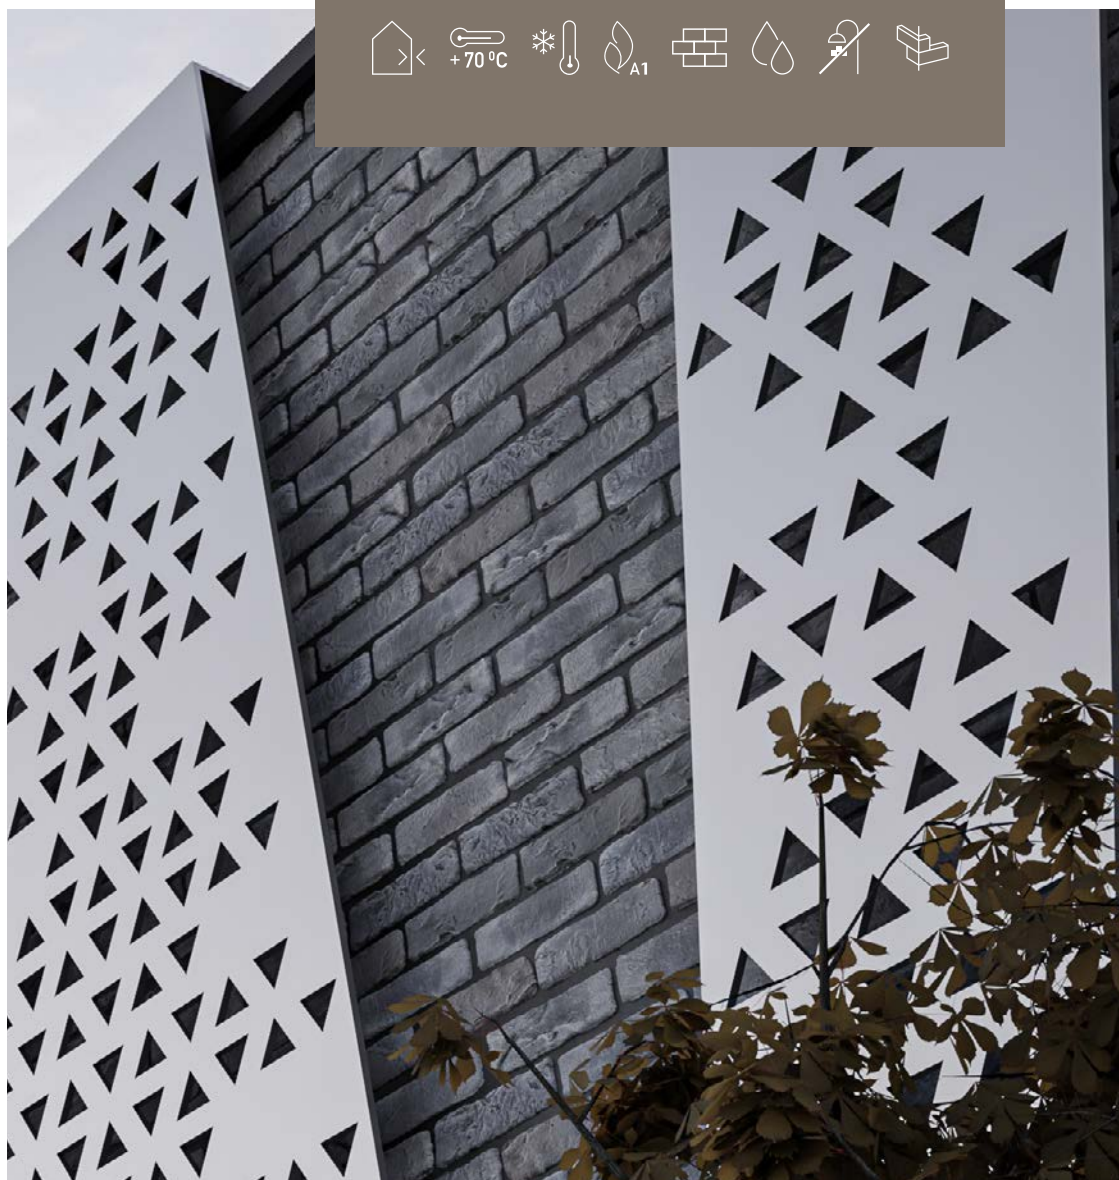

Product Shape	Dimensions L x H (cm)	Thickness (cm)	Number of Tiles (pcs)	Coverage (m²)
	21 - 21.3 x 6 - 6.3	1.5	63	1.00

EXTERIOR / INTERIOR