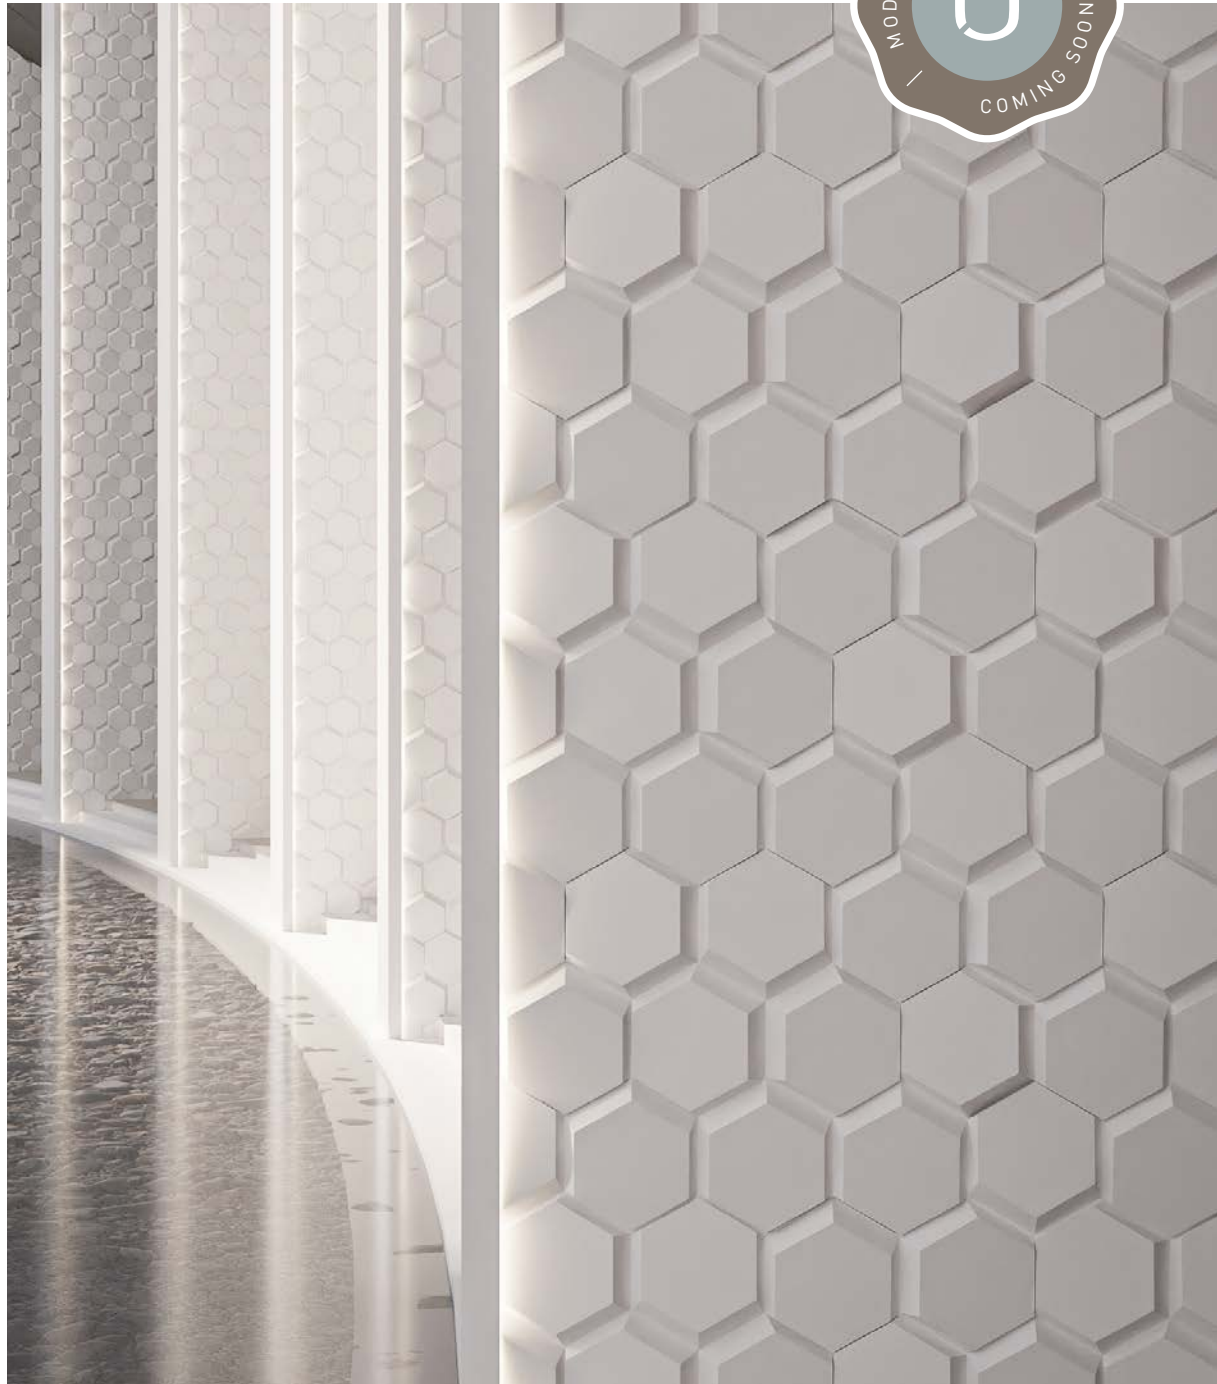

Dimensions L x H (cm)	Thickness (cm)
17.3 x 20	0.8 - 2.7

INTERIOR

SAGA

Dimensions L x H (cm)
17.3 x 20

Thickness (cm)
0.6 - 2.6

Saga

By unfolding a synergy of shapes and style, Saga creates a mesmerizing 3D geometric surface that allows you to sculpt your space. It embodies elegance and modernity, offering endless design possibilities.