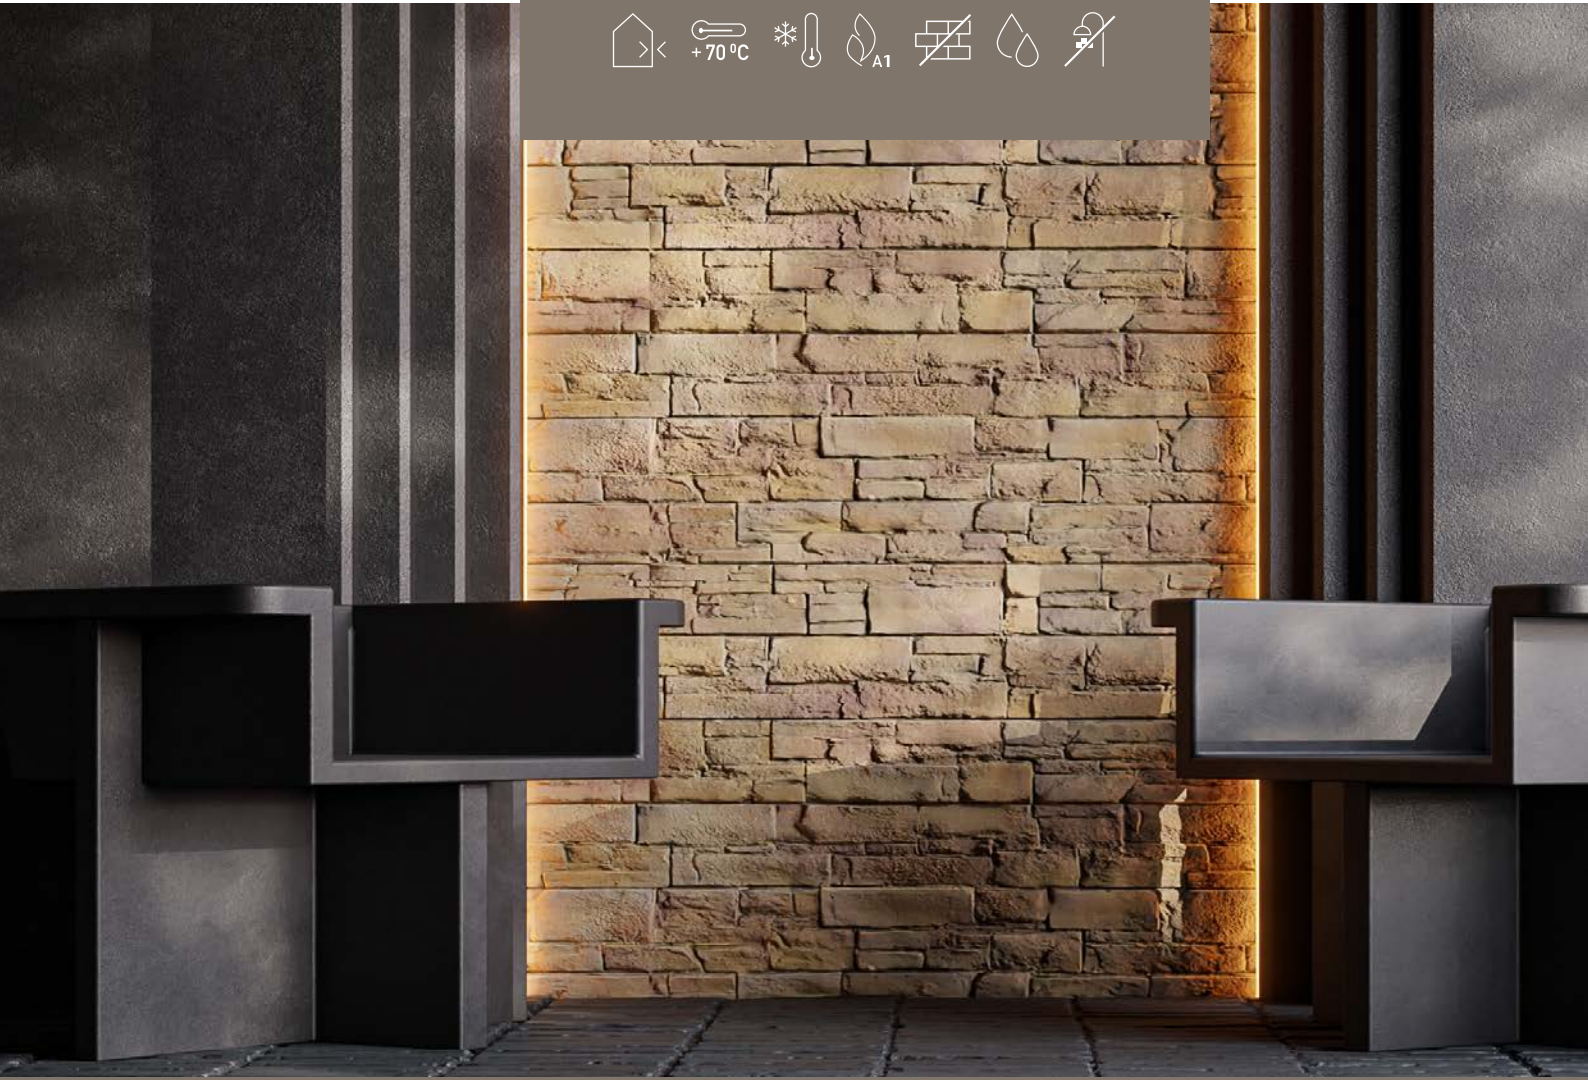

EXTERIOR / INTERIOR

BORGIO BLOND

Enjoy the endless days of autumn

Bring the beauty of nature into your home. Like an autumn forest, its earthy shades provide warmth and comfort, while its modern design adds a touch of sophistication.

Borgio Blond
SKU: 403286
EAN: 3414502026043