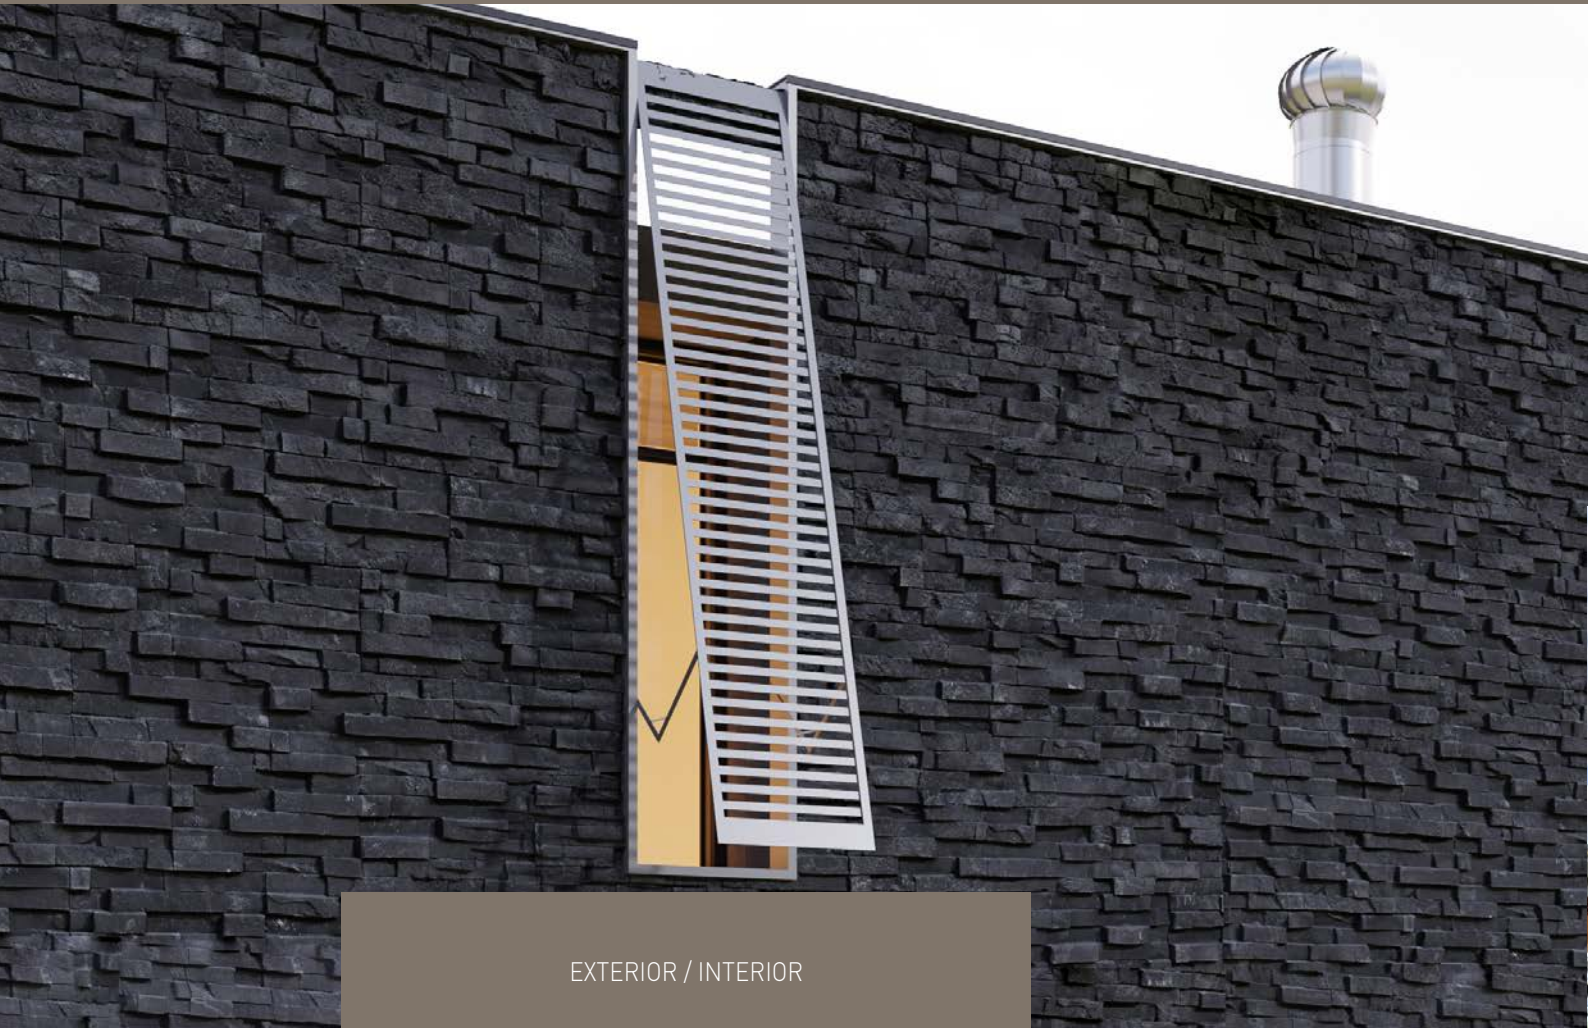

EXTERIOR / INTERIOR

URAL BLACK

EXTERIOR / INTERIOR

Dark sophistication and a touch of industrial edge

Perfect for contemporary and industrial settings, this decorative stone is a true work of art. The stones are thin and carefully stacked to create an impressive display of dark elegance.