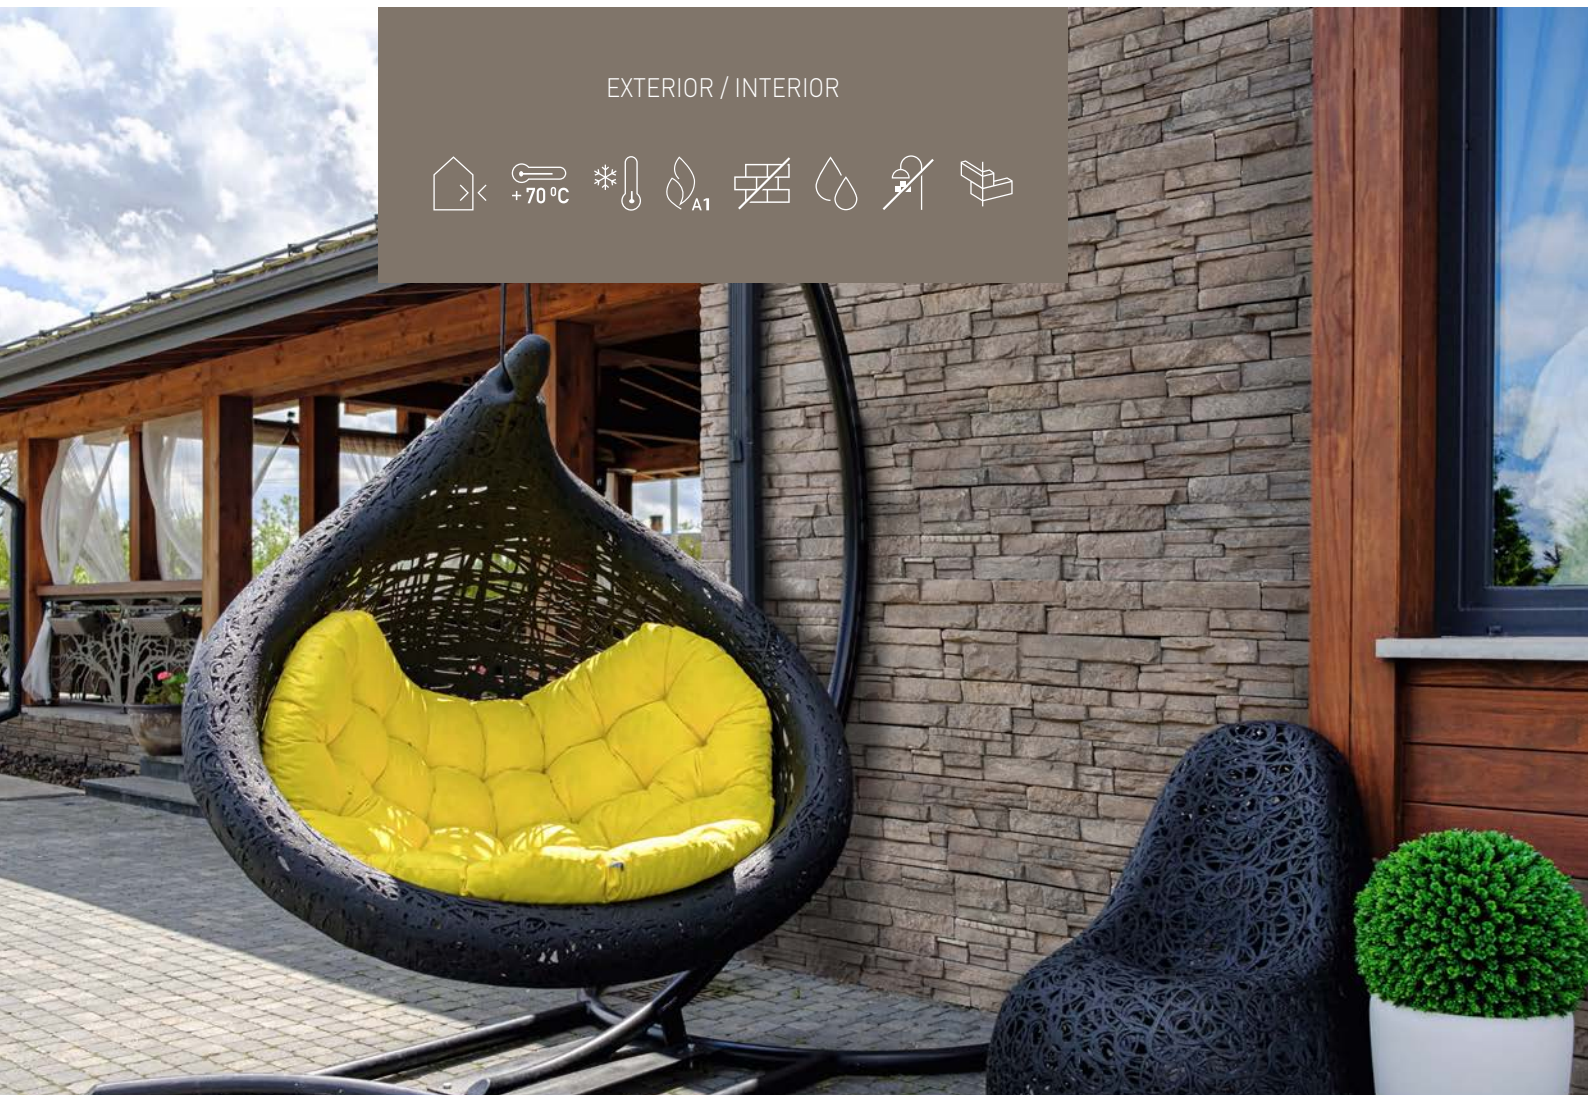

VIRTUOSA BROWN