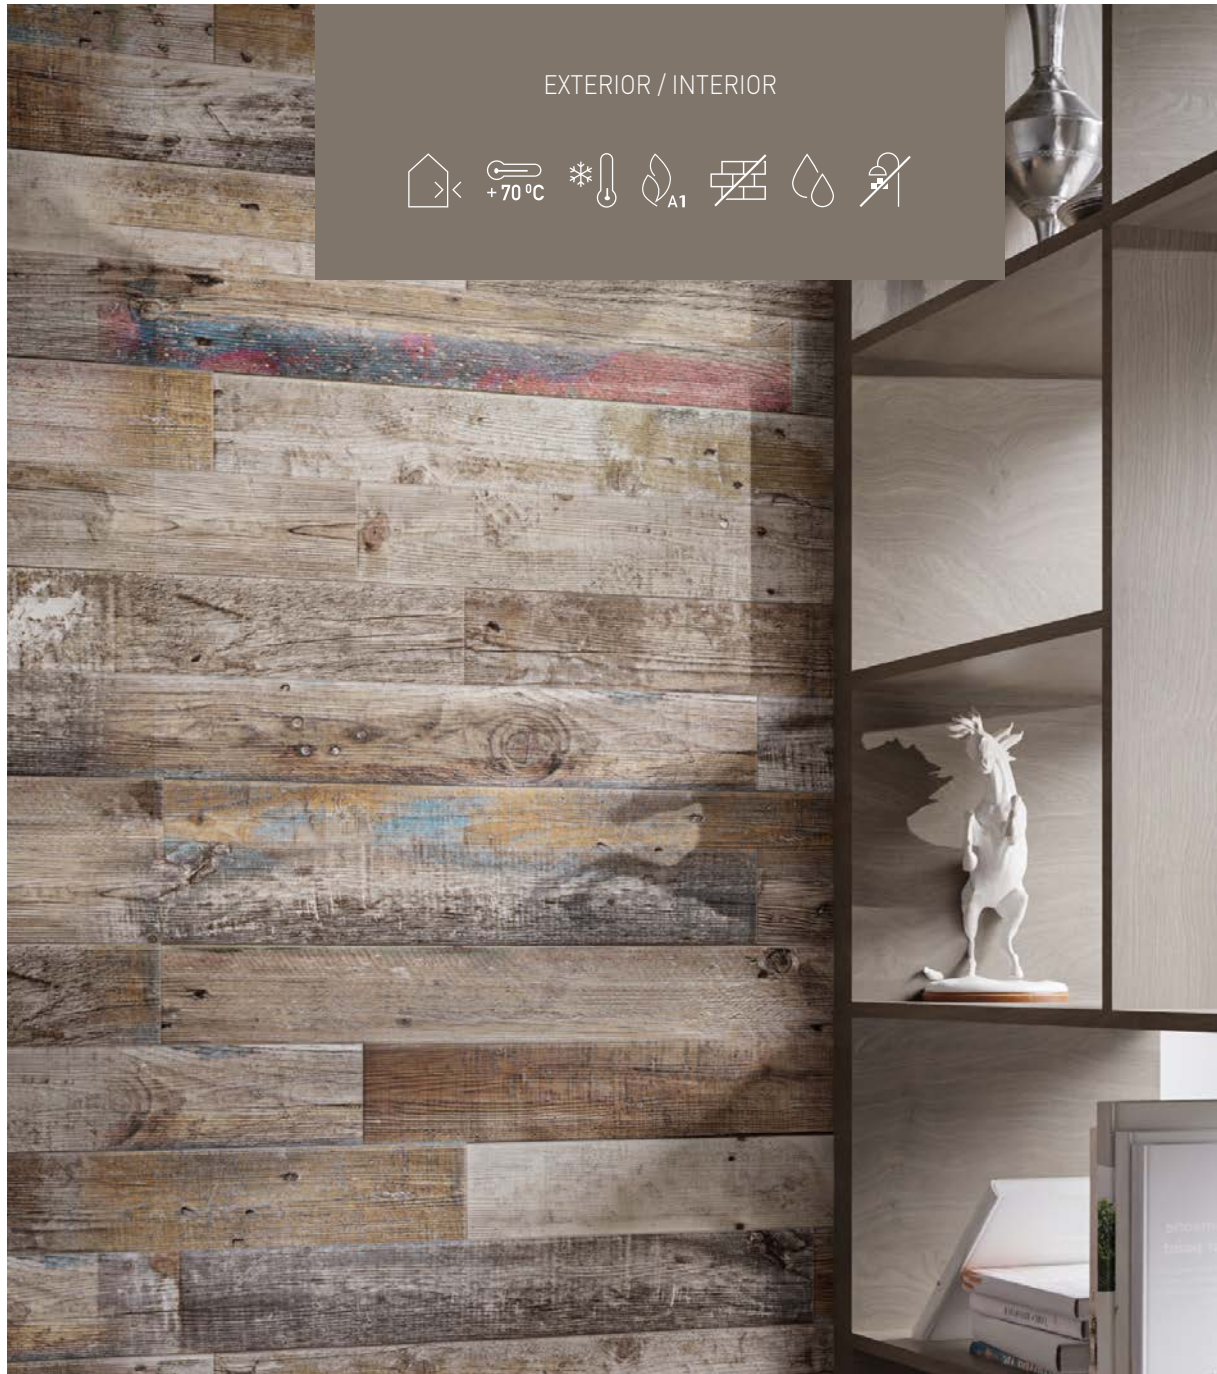

EXTERIOR / INTERIOR

Product Shape