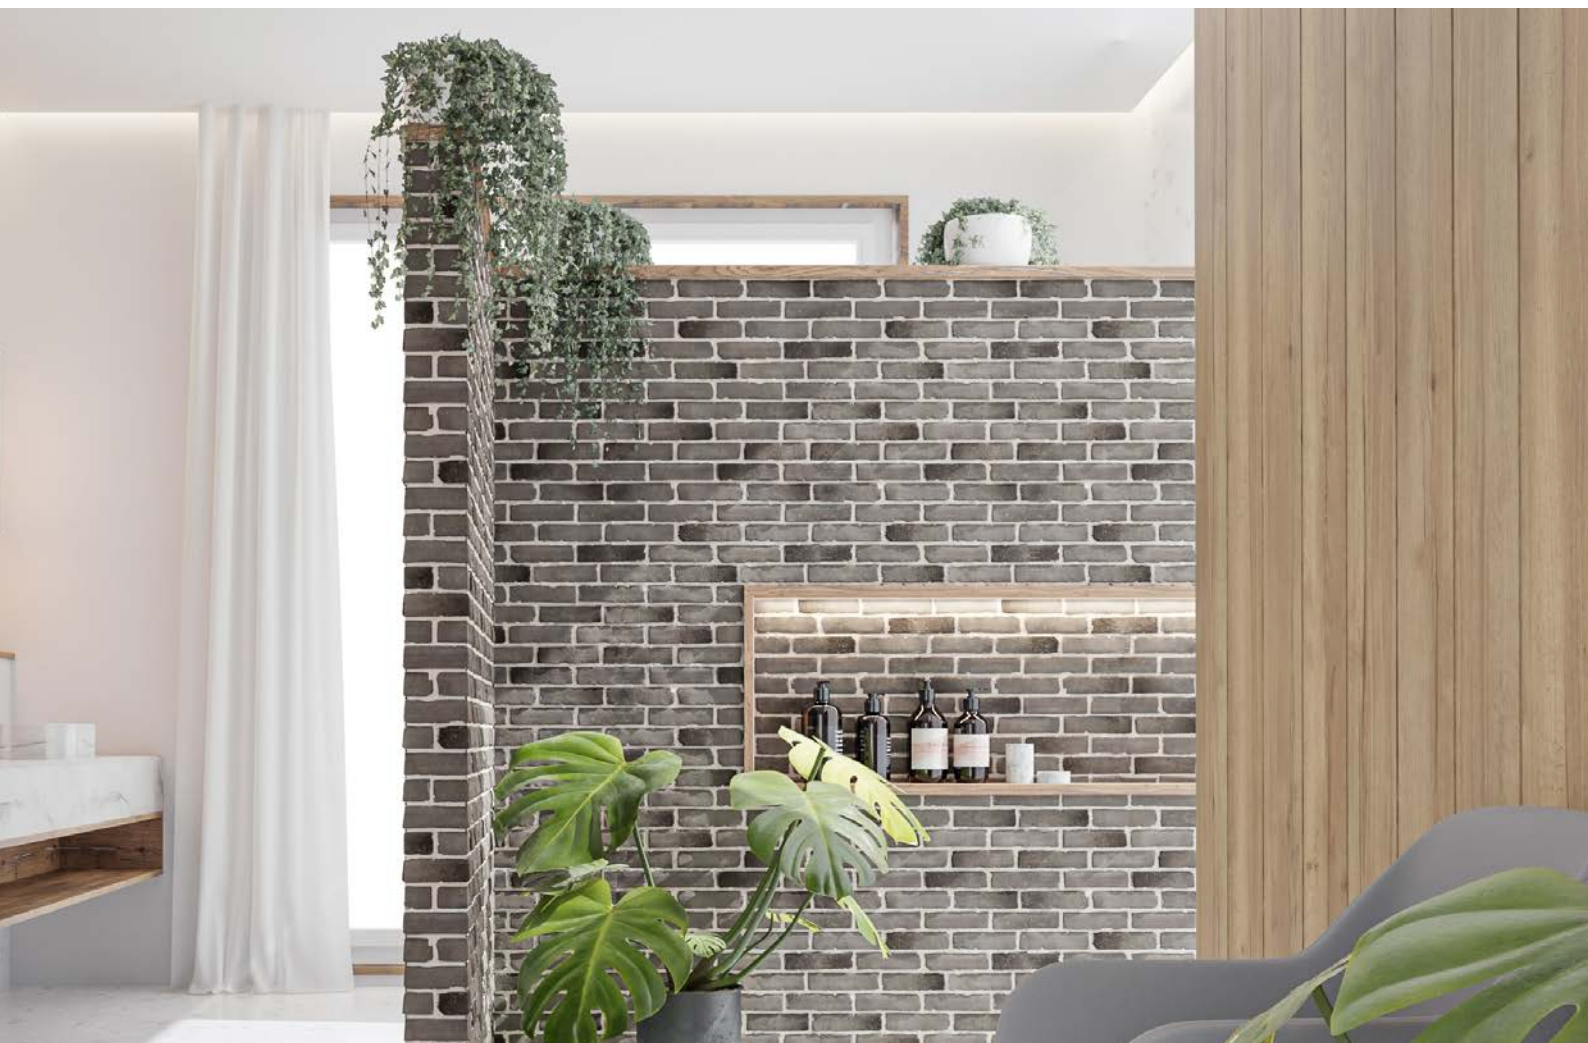

CHESTER ANTRACHITE