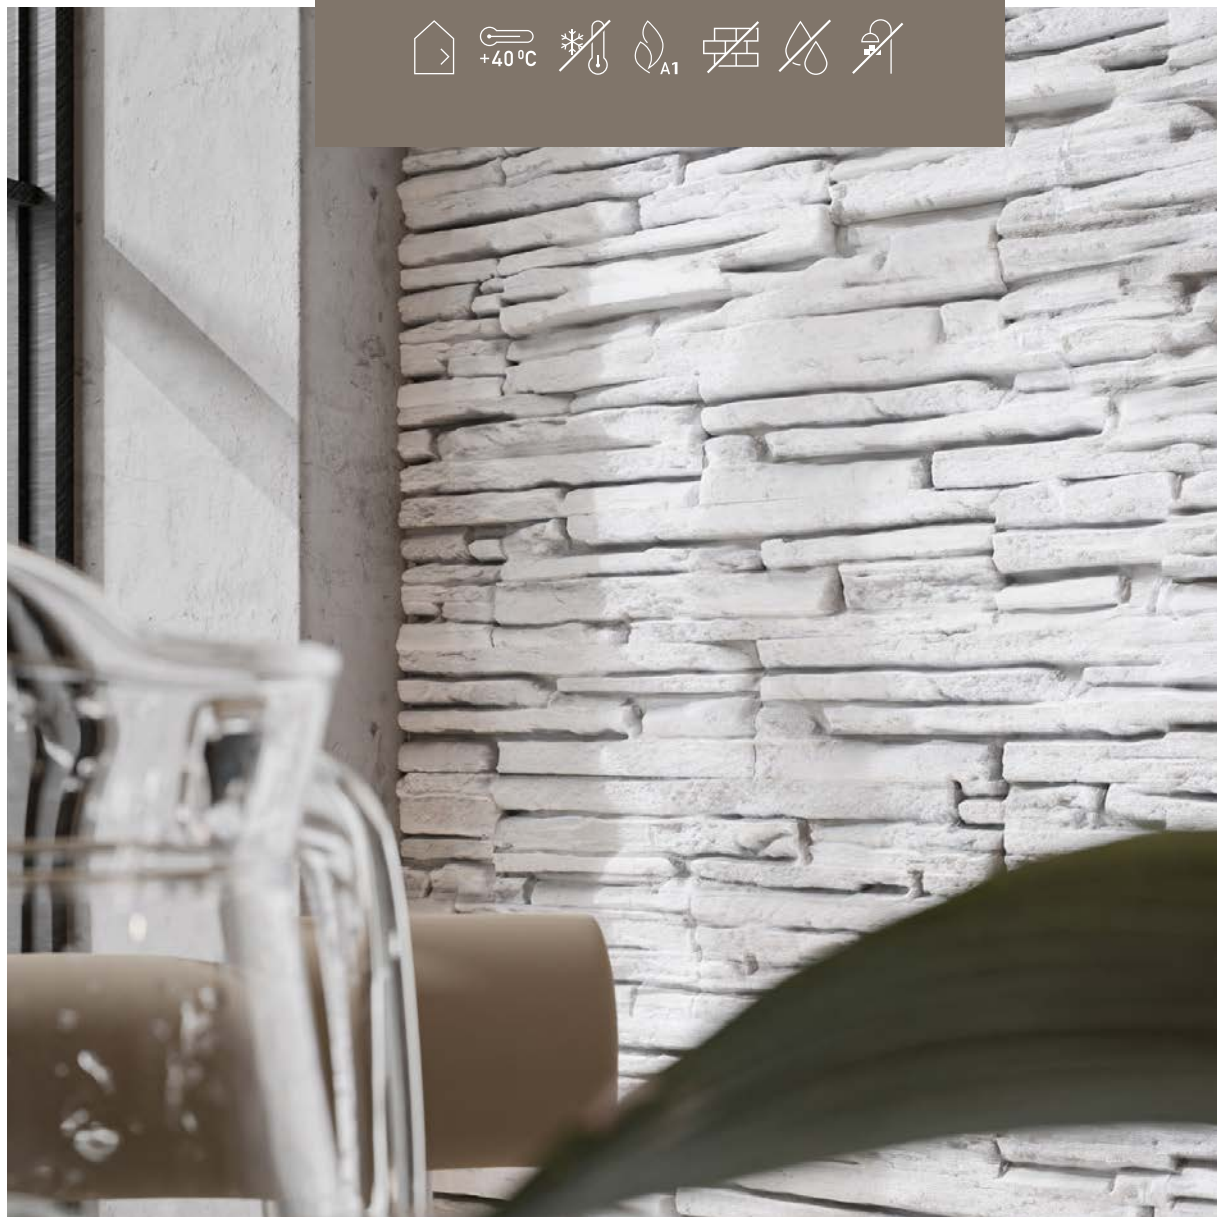

INTERIOR

Oslo Grey
SKU: 403303
EAN: 3414500181010