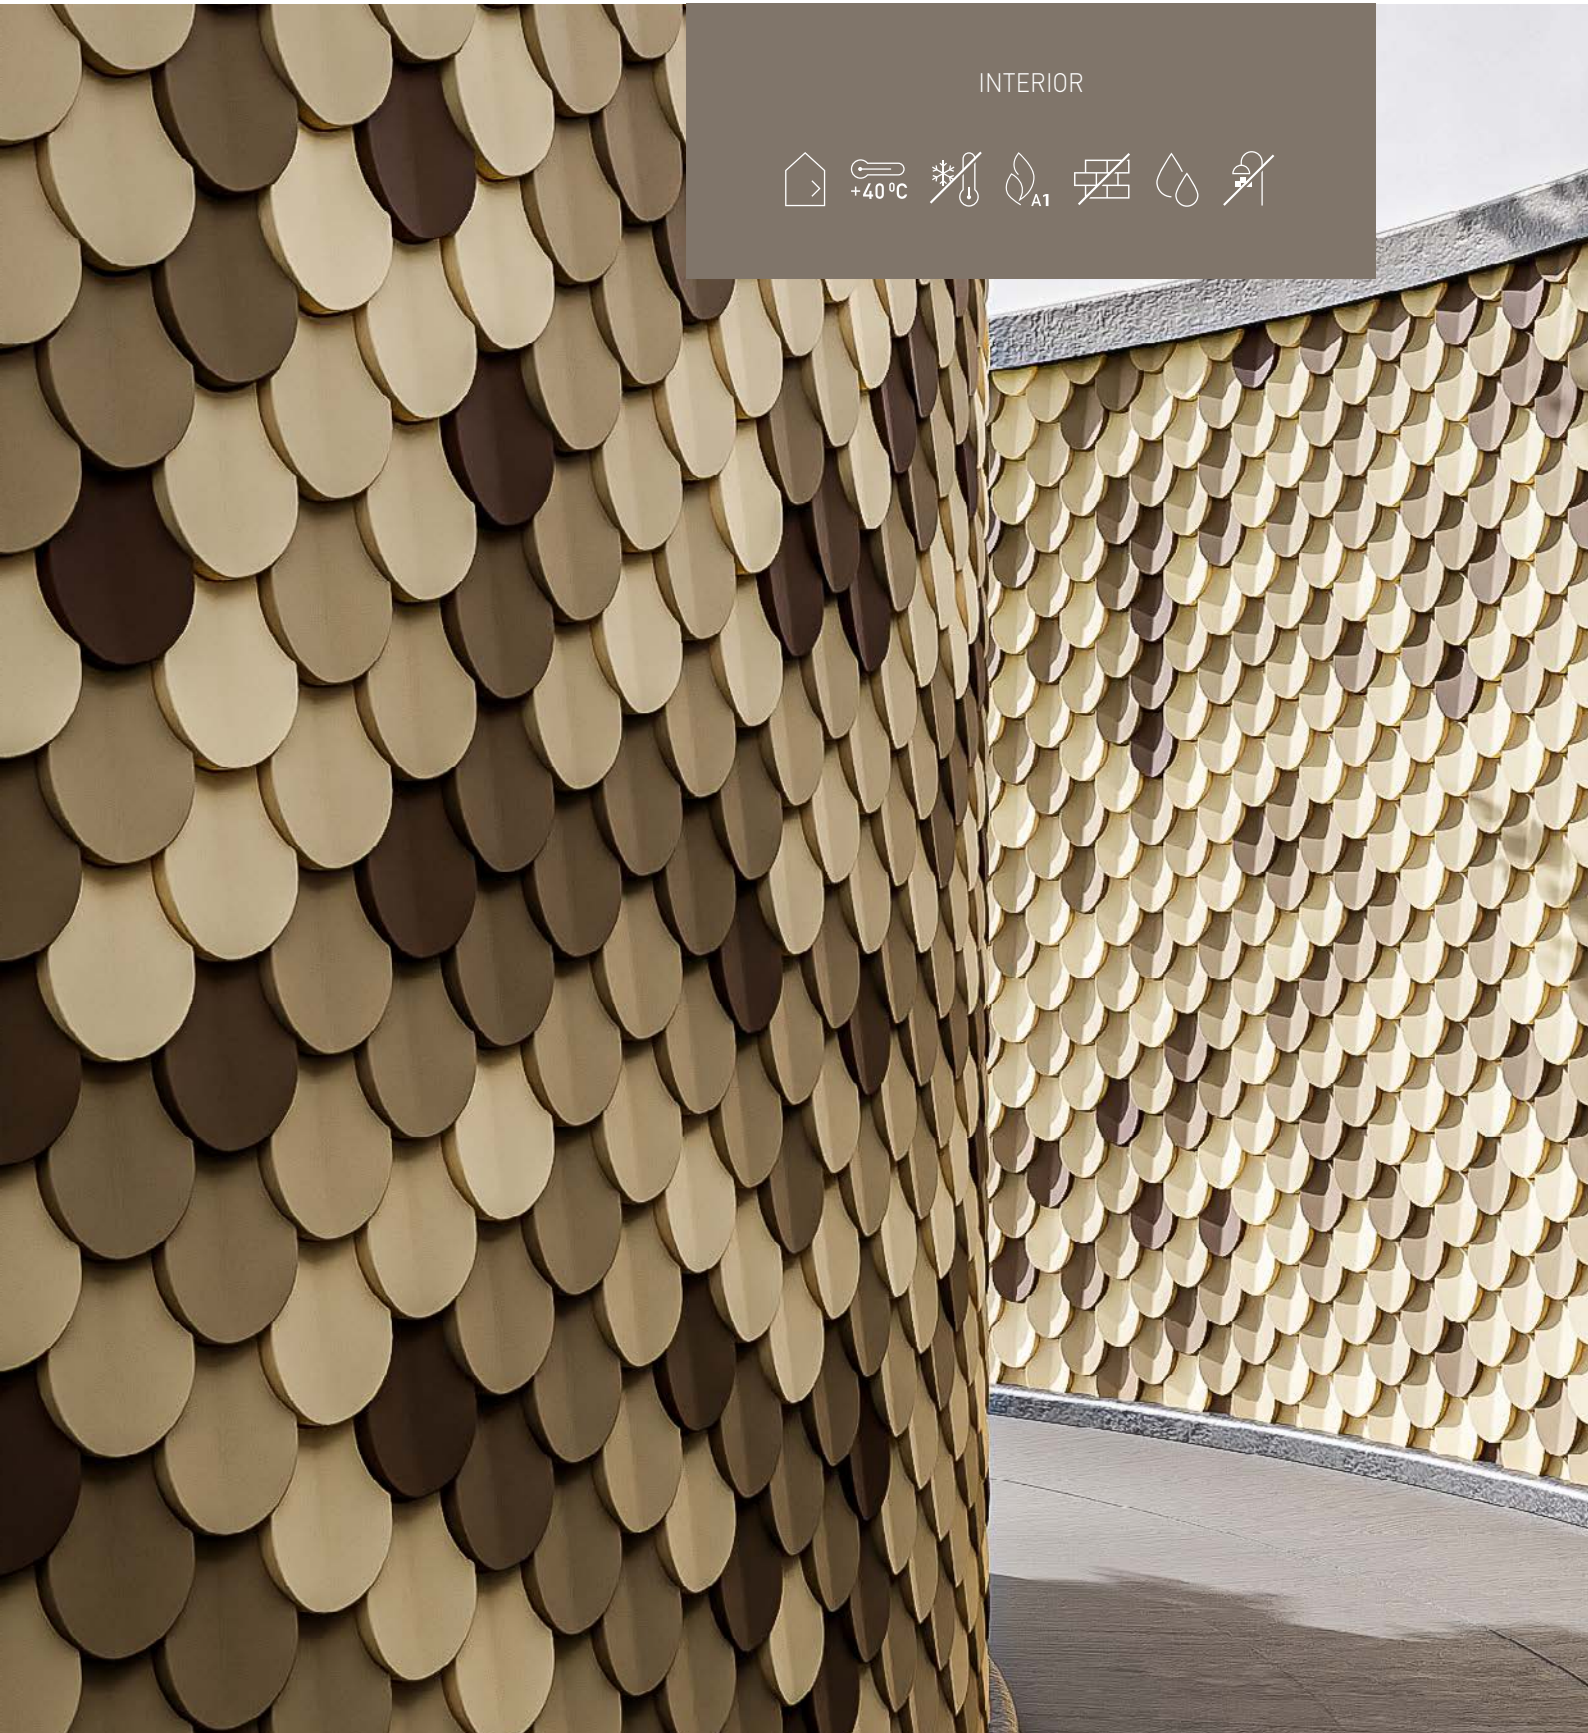

INTERIOR

LYNX