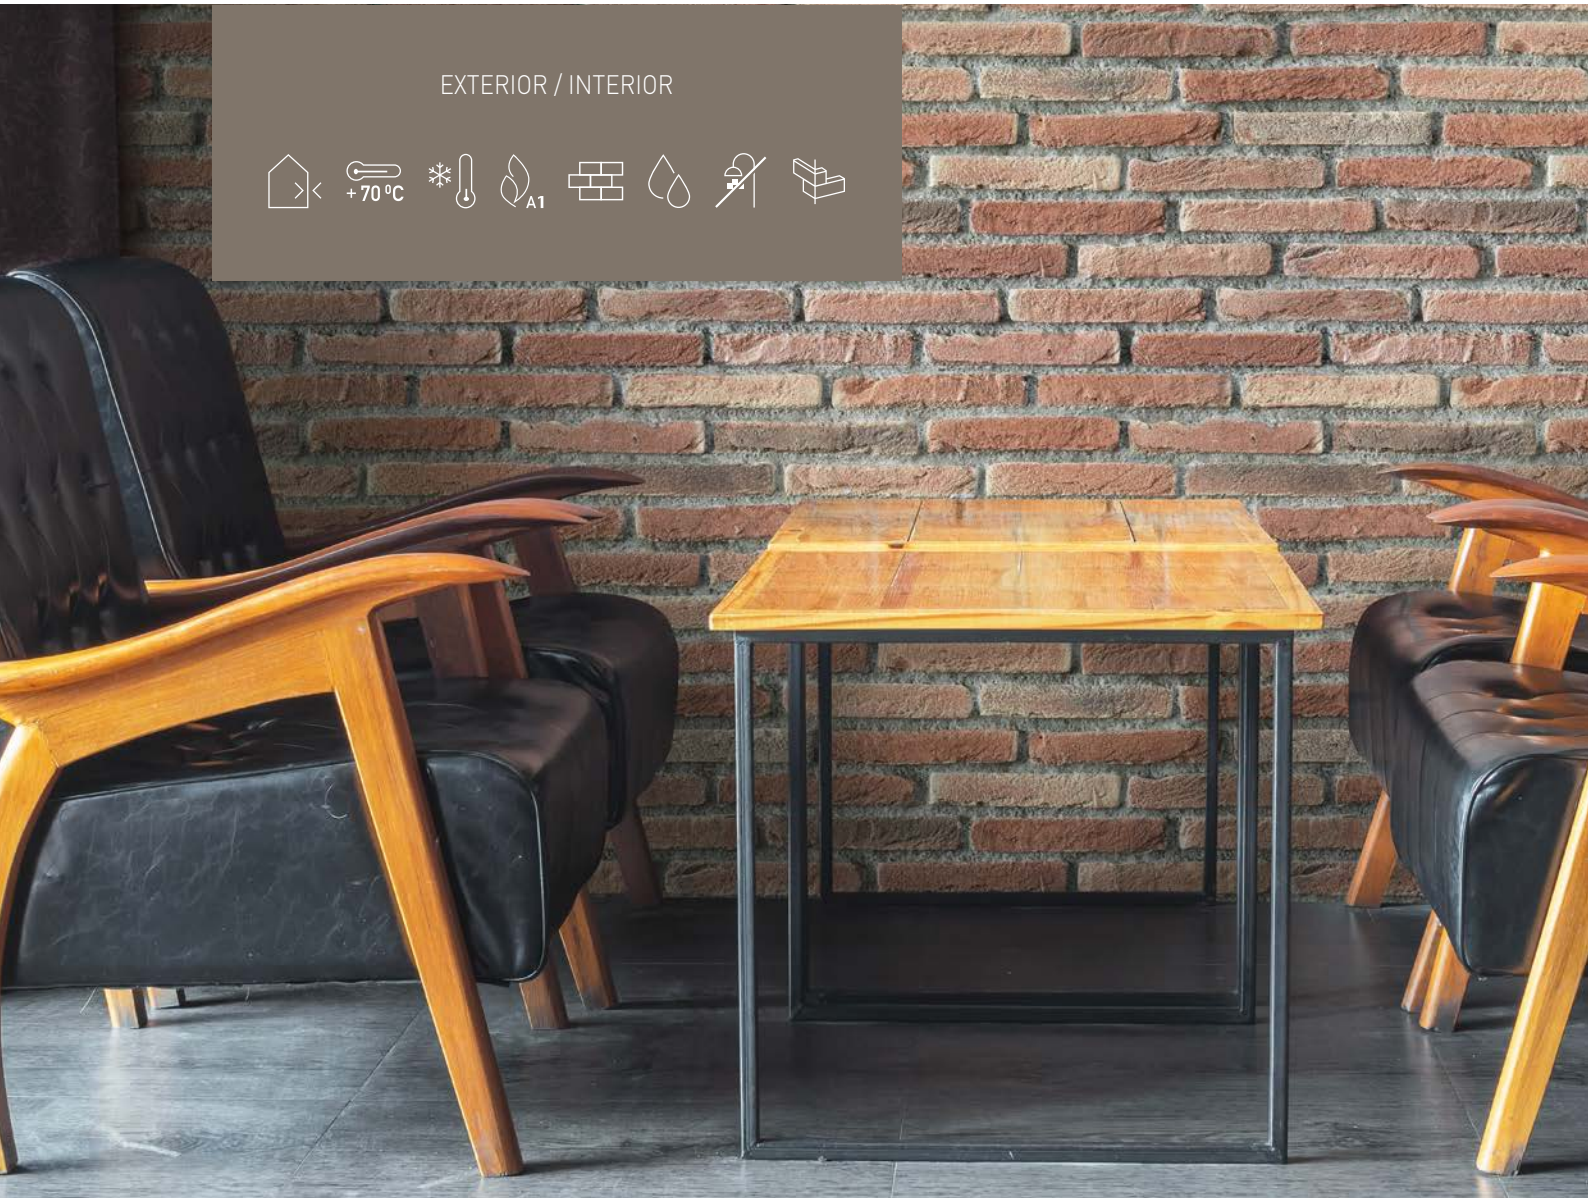

NOBLE MIX

EXTERIOR / INTERIOR

RINGO NATURAL

Earthy Elegance

Embrace the textured beauty of life. In striking tones reminiscent of earthy elements, this brick tells a story of natural charm and grace.

Ringo Natural
 SKU: 404206
 EAN: 5945763012745