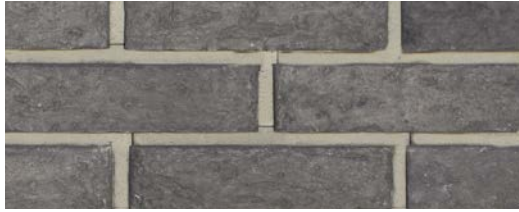

EasyBrick Grey
SKU: 404026
EAN: 5945763009240