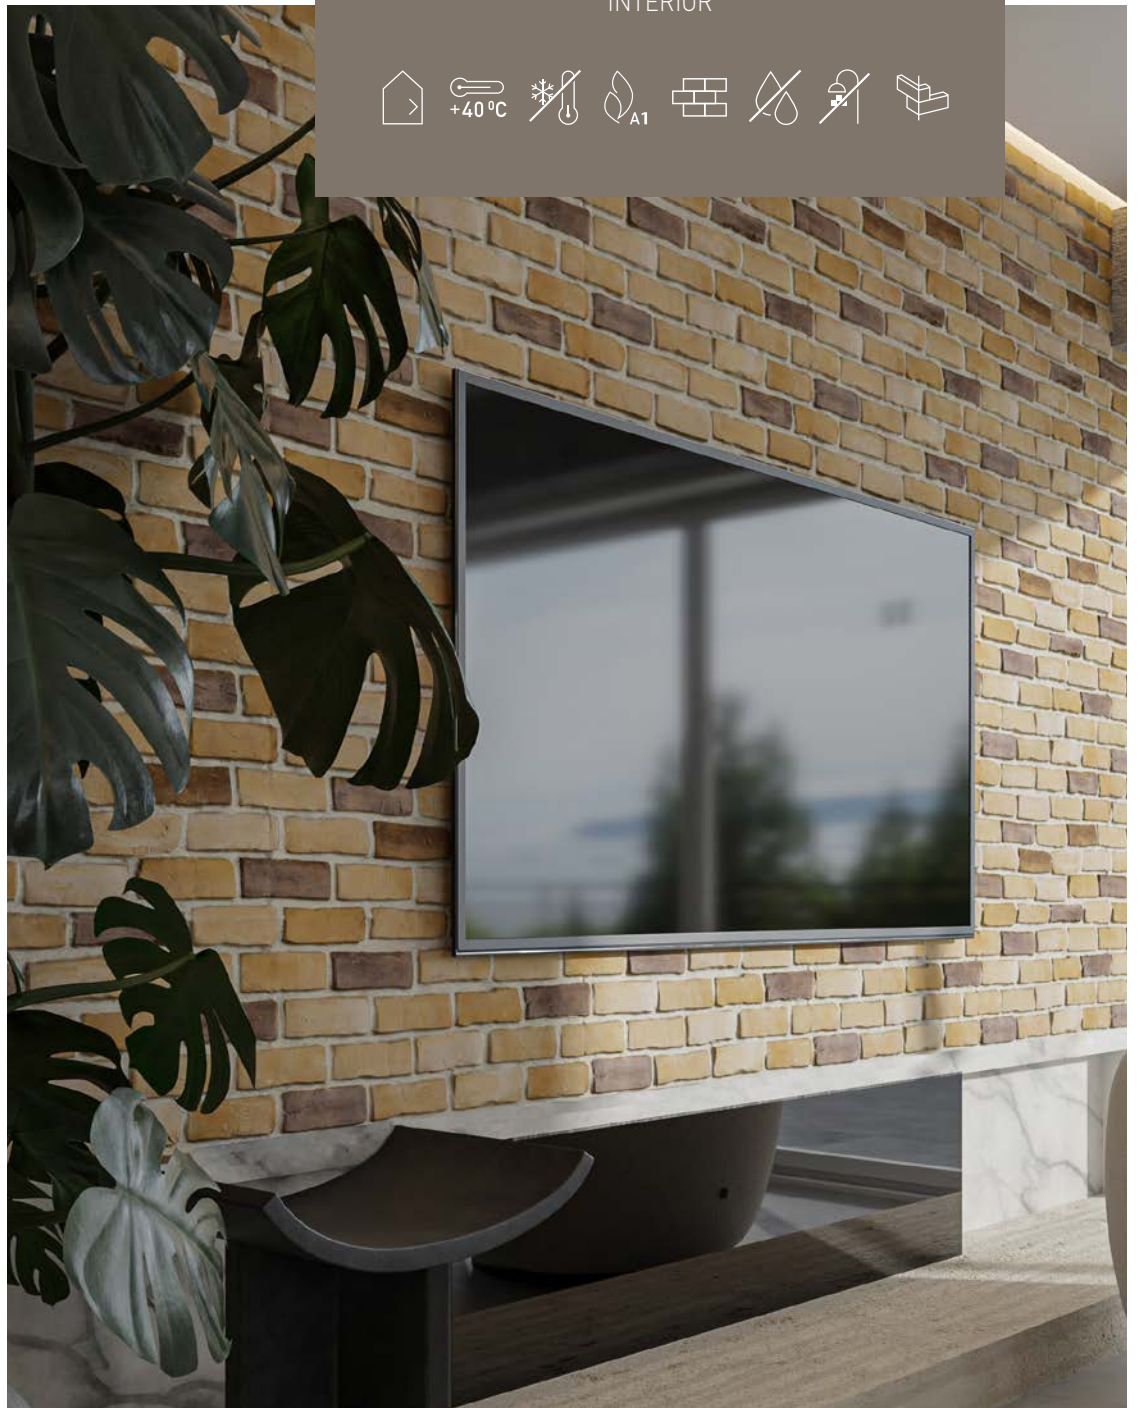

INTERIOR

Camden
SKU: 403577
EAN: 5945763003460