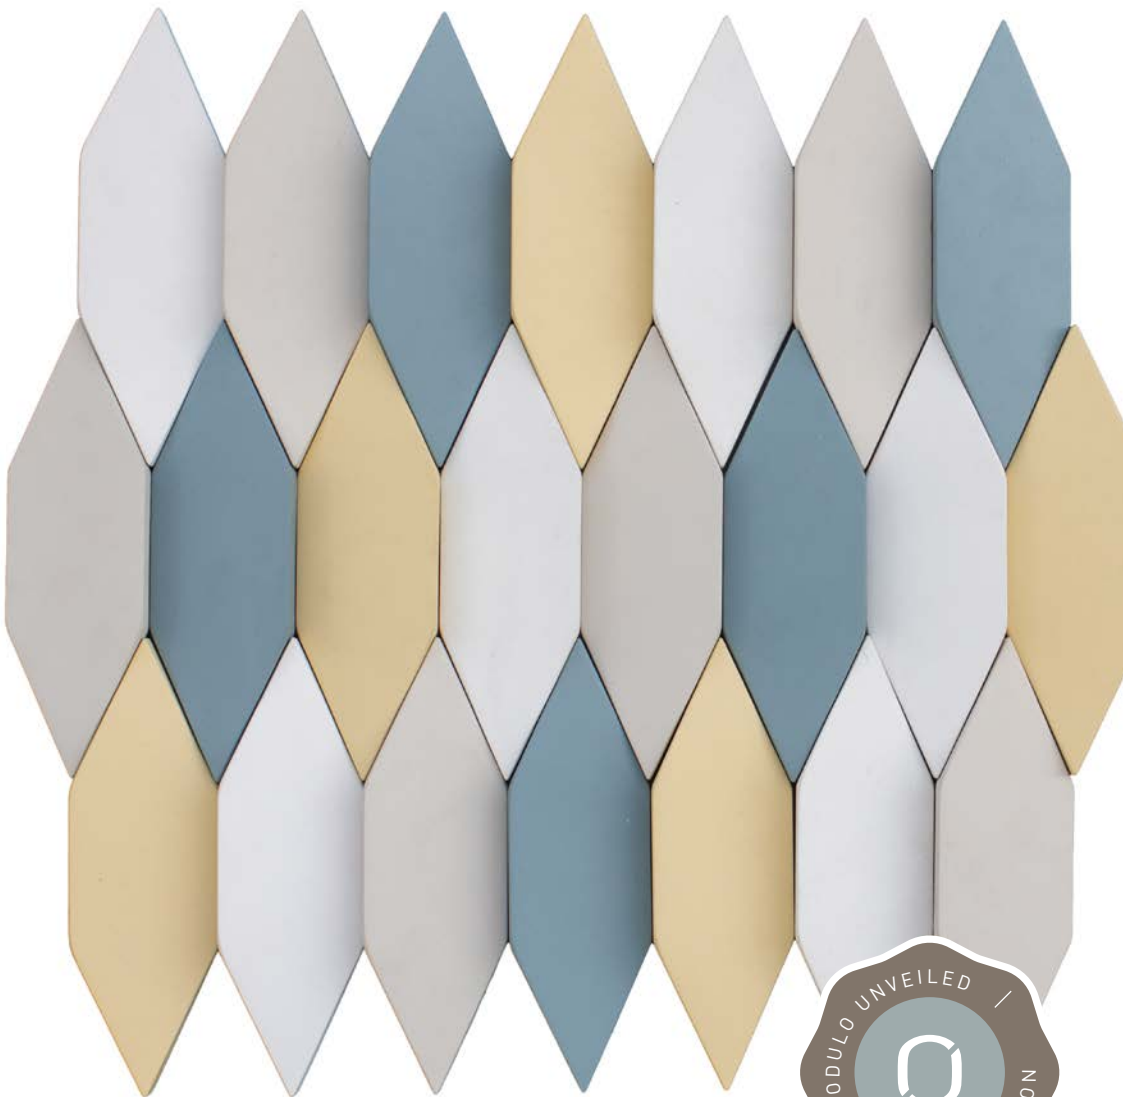

Precision Craftsmanship

Vektor is the embodiment of precision craftsmanship. Its angular design, inspired by the intricate patterns of mathematics and geometry, speaks to a sense of order and sophistication. Each element seamlessly integrates into a larger whole, allowing you to create designs that are not only visually striking but also thoughtfully structured. With Vektor, your space becomes a canvas for precision and beauty.

Dimensions L x H (cm)	Thickness (cm)
12 x 7.2	0.8 - 2.9

SKU: 404278

EAN: 5945763013865