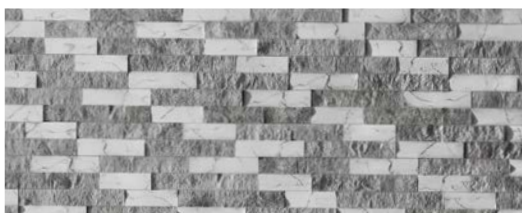

Reno S. Marble Mix B&W

SKU: 403967

EAN: 5945763008410