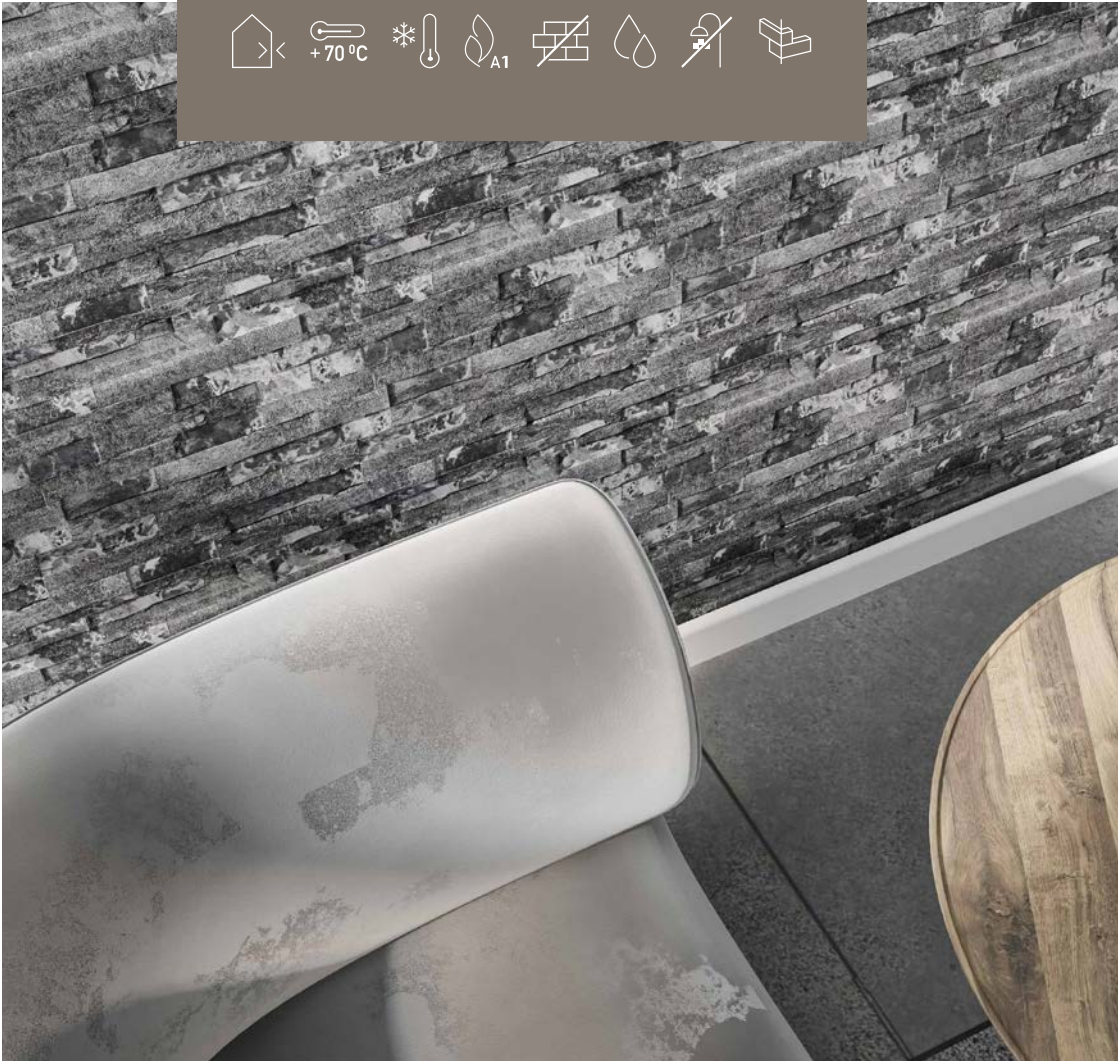

Add dimension and depth to your space

Combining the raw power of chiselled stones with the refined elegance of marble, this textured stone showcases a mesmerizing play of light and shadow that adds depth and intrigue to any design.

EXTERIOR / INTERIOR