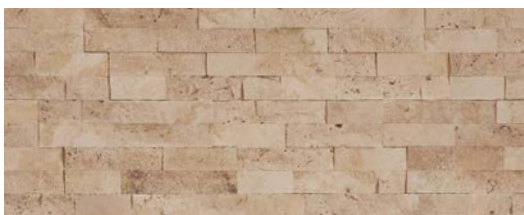

Nora S. Sand Storm

SKU: 403910

EAN: 5945763007031