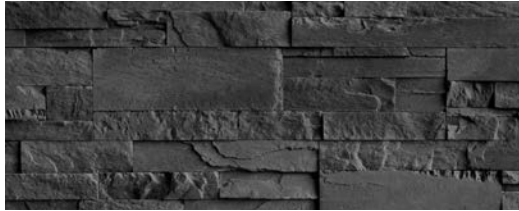

Neo Deep Grey
SKU: 403412
EAN: 3414502034017