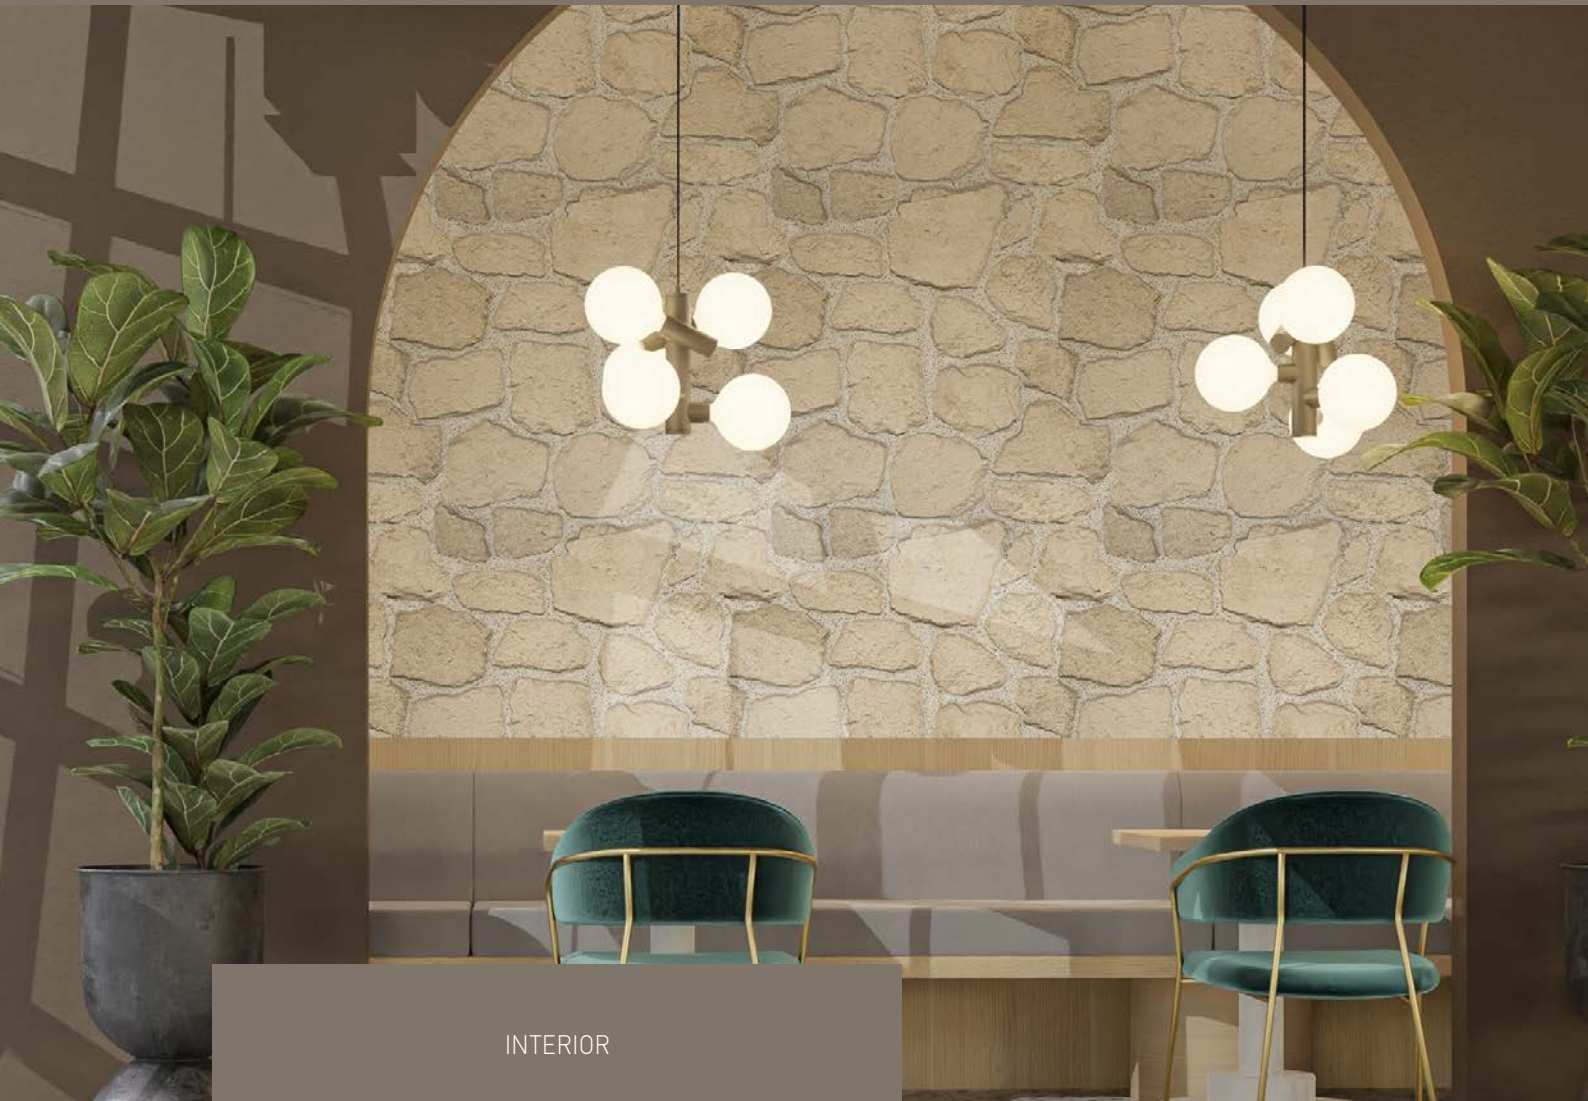

/ STONE

Bring the outdoors in and experience the ruggedness

Boasting a warm and inviting beige colour that exudes an earthy charm and crafted from large pieces, this stone offers a rugged texture that is a true reflection of the wild.

Cote Mur

SKU: 400000

EAN: 5945763000018

Product Shape

Dimensions L x H (cm)

19 - 37 x 12 - 27

Thickness (cm)

1.8 - 3

Number of Tiles (pcs)

21 - 23

Coverage (m²)

1.00

COTE MUR

INTERIOR