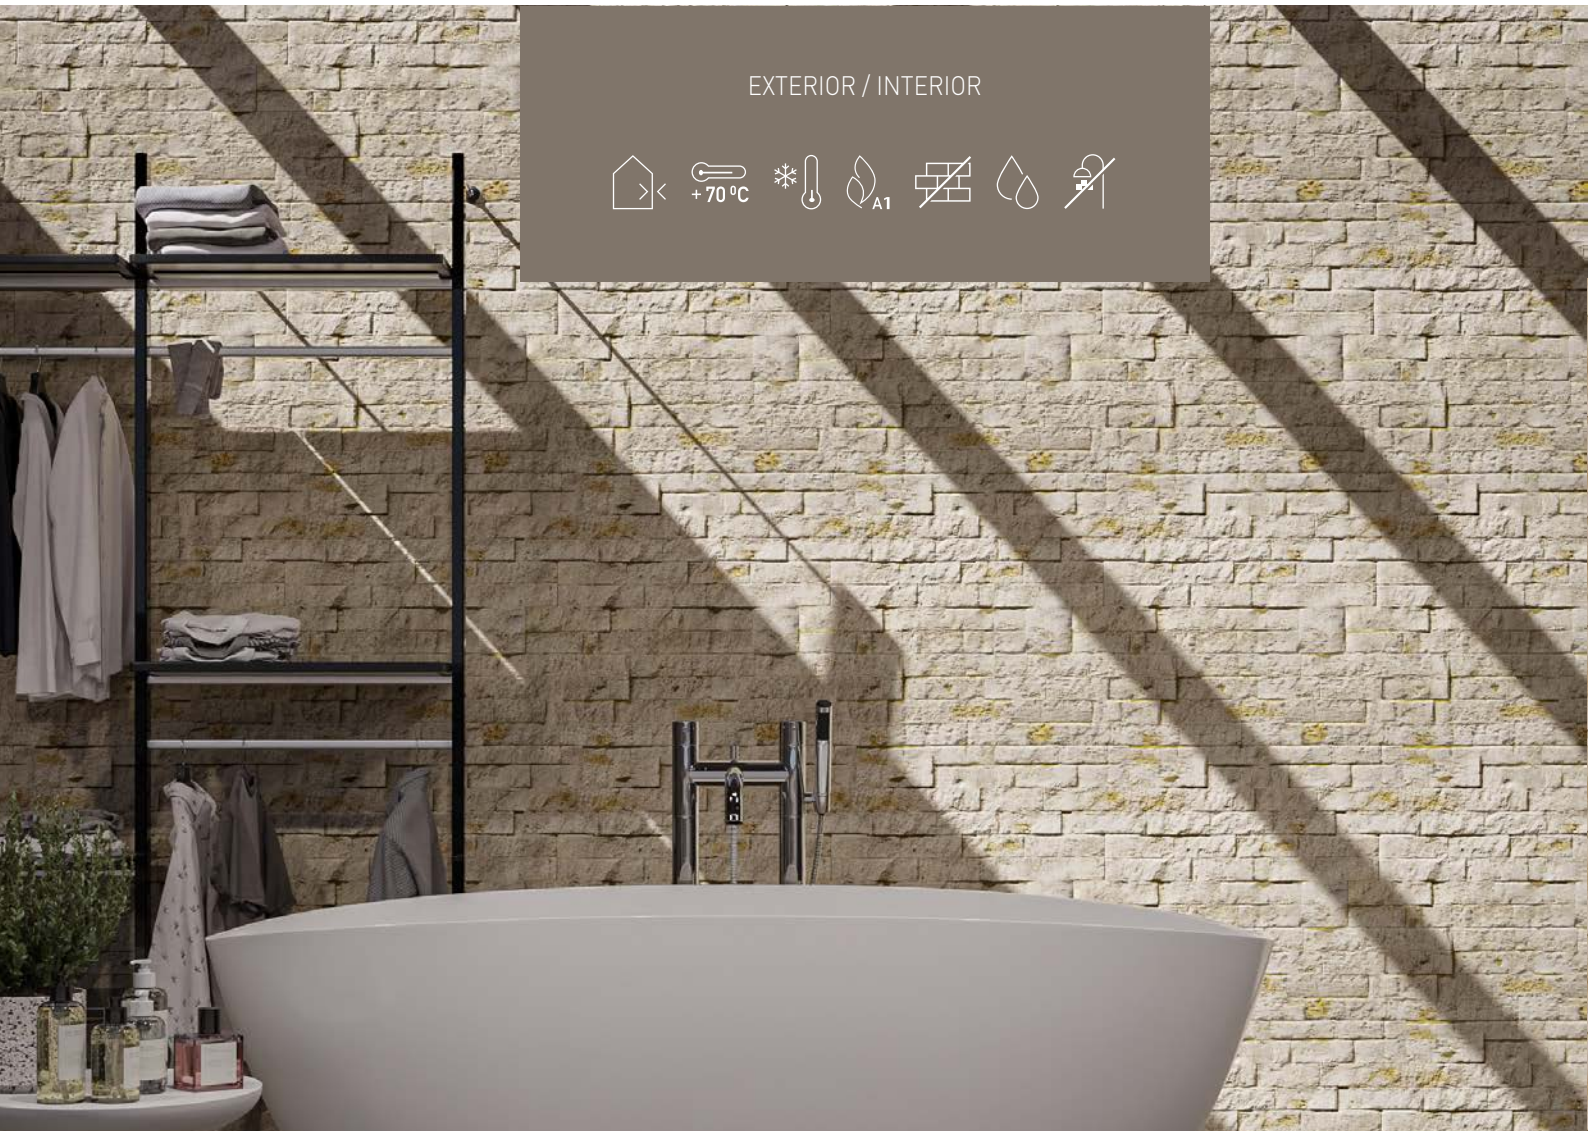

WOODYTECK CLASSIC

Stowe

Bring the Mediterranean feel to your home

Experience the warm Mediterranean sunshine. This creamy decorative stone is inspired by the vibrant hues of Antalya, and is accentuated with soft yellow tones for a natural finish.