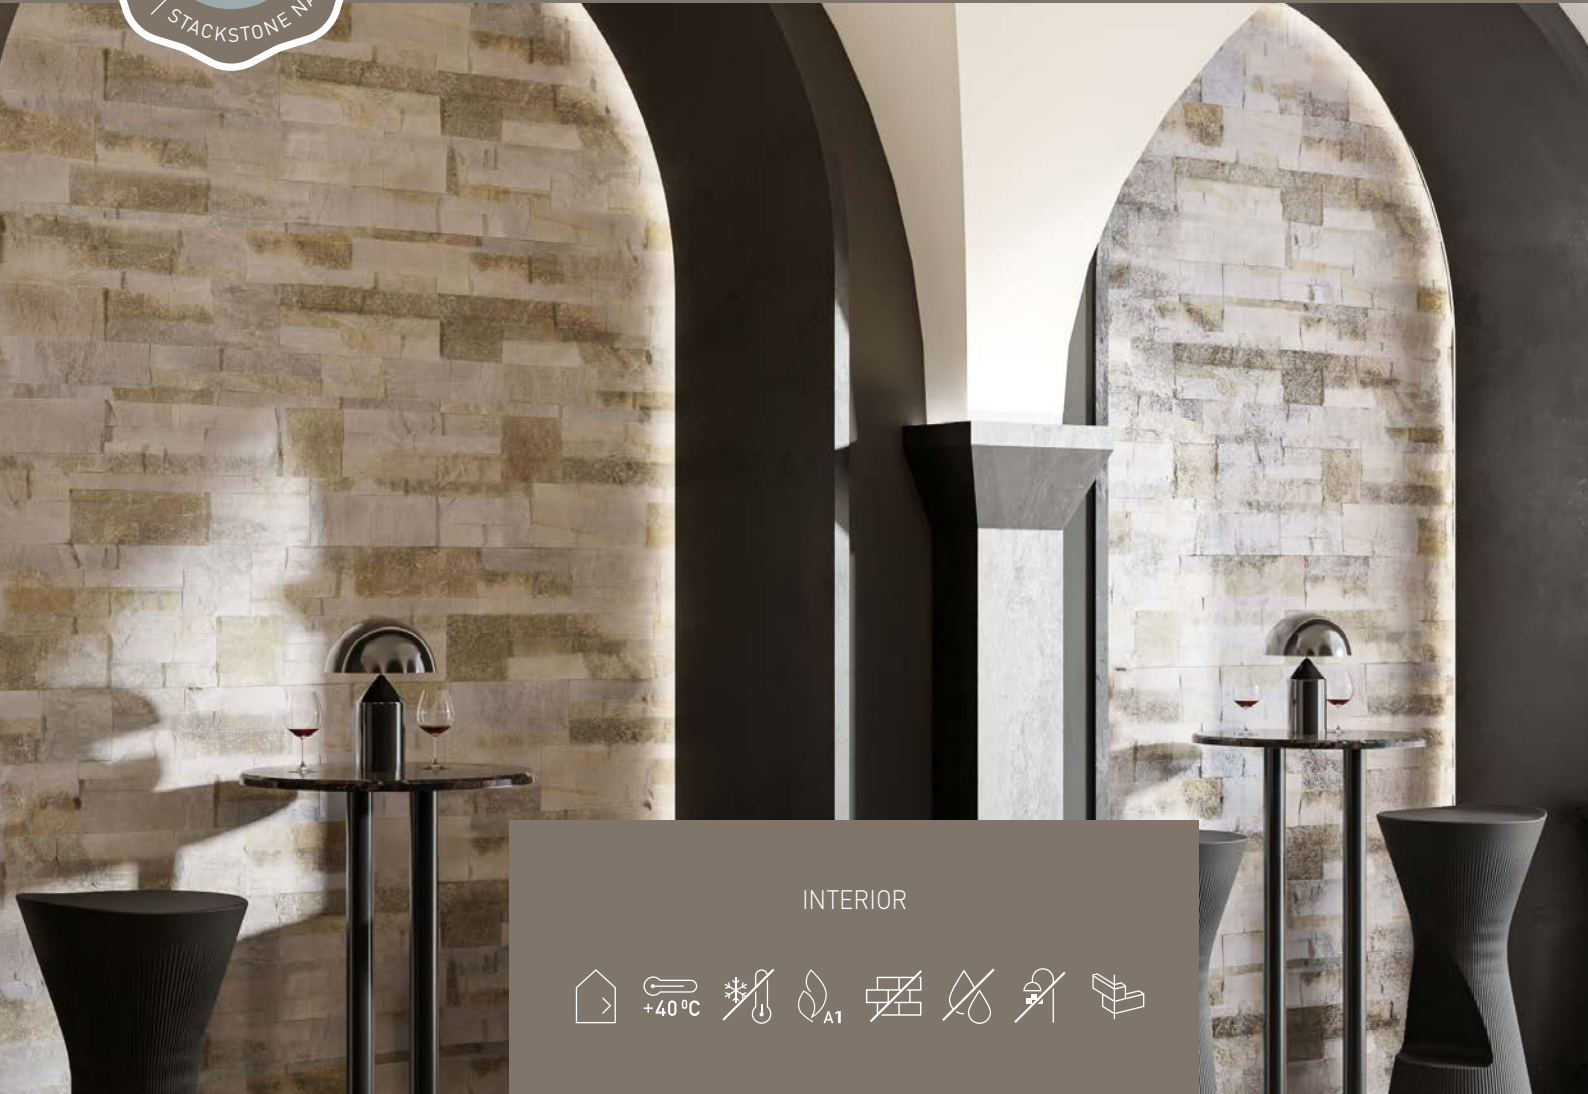

STACKSTONE S. NATURE BLEND

INTERIOR