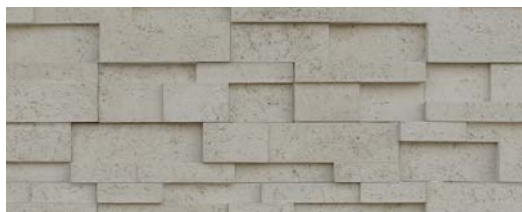

Cascade Cream
SKU: 404023
EAN: 5945763009219

Product Shape	Dimensions L x H (cm)	Thickness (cm)	Number of Tiles (pcs)	Coverage (m²)
	20, 30, 50 x 9	1.5 - 5	12 - 21	0.54