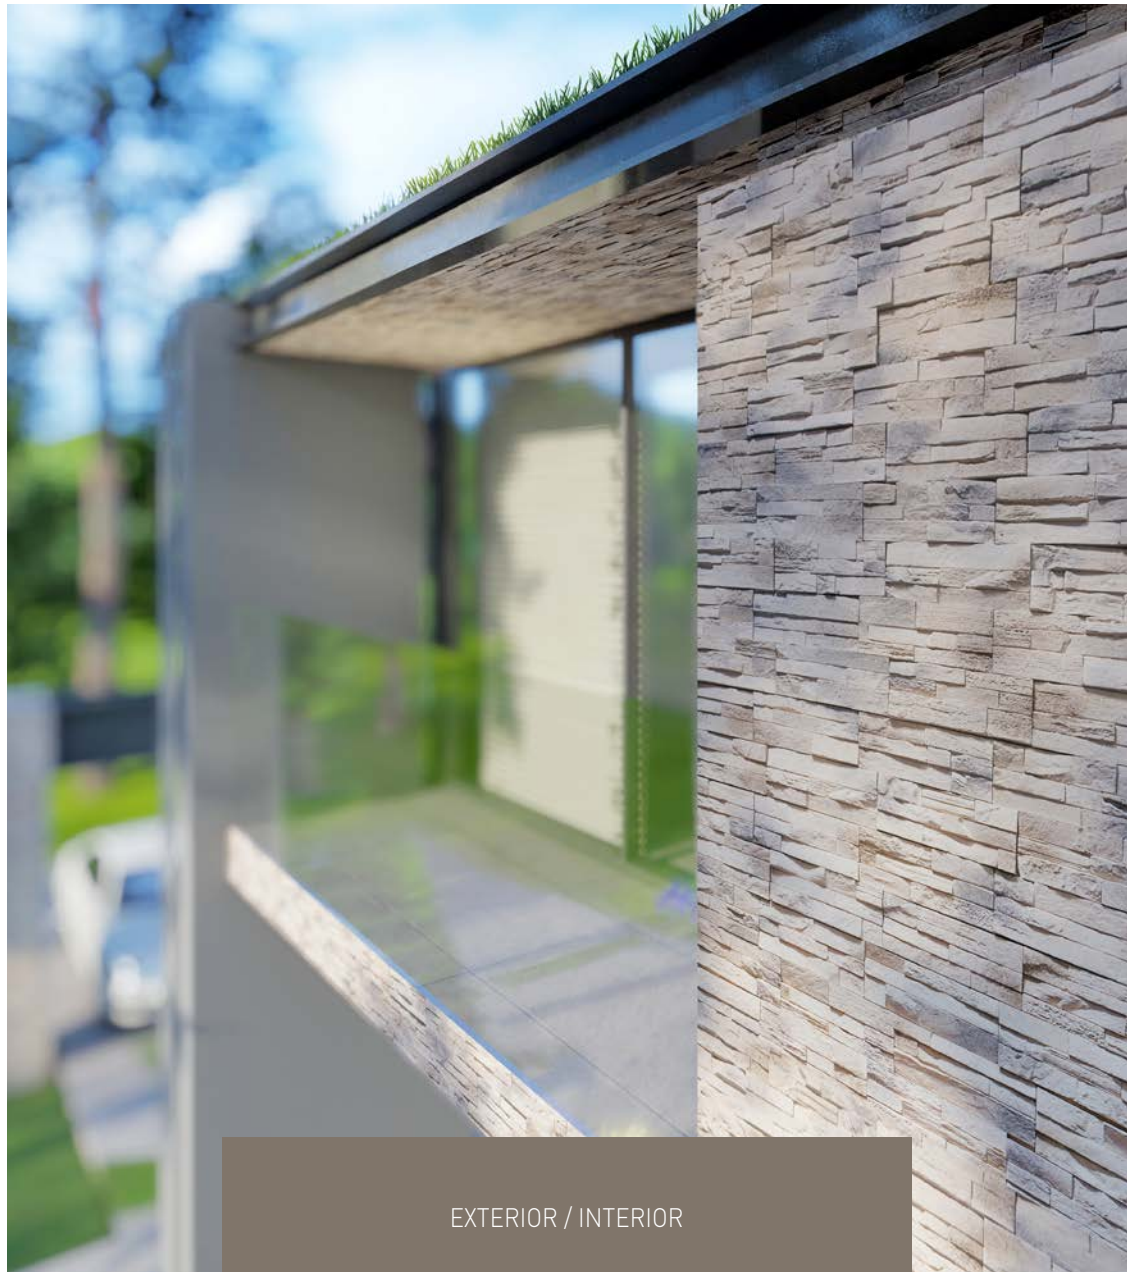

EXTERIOR / INTERIOR