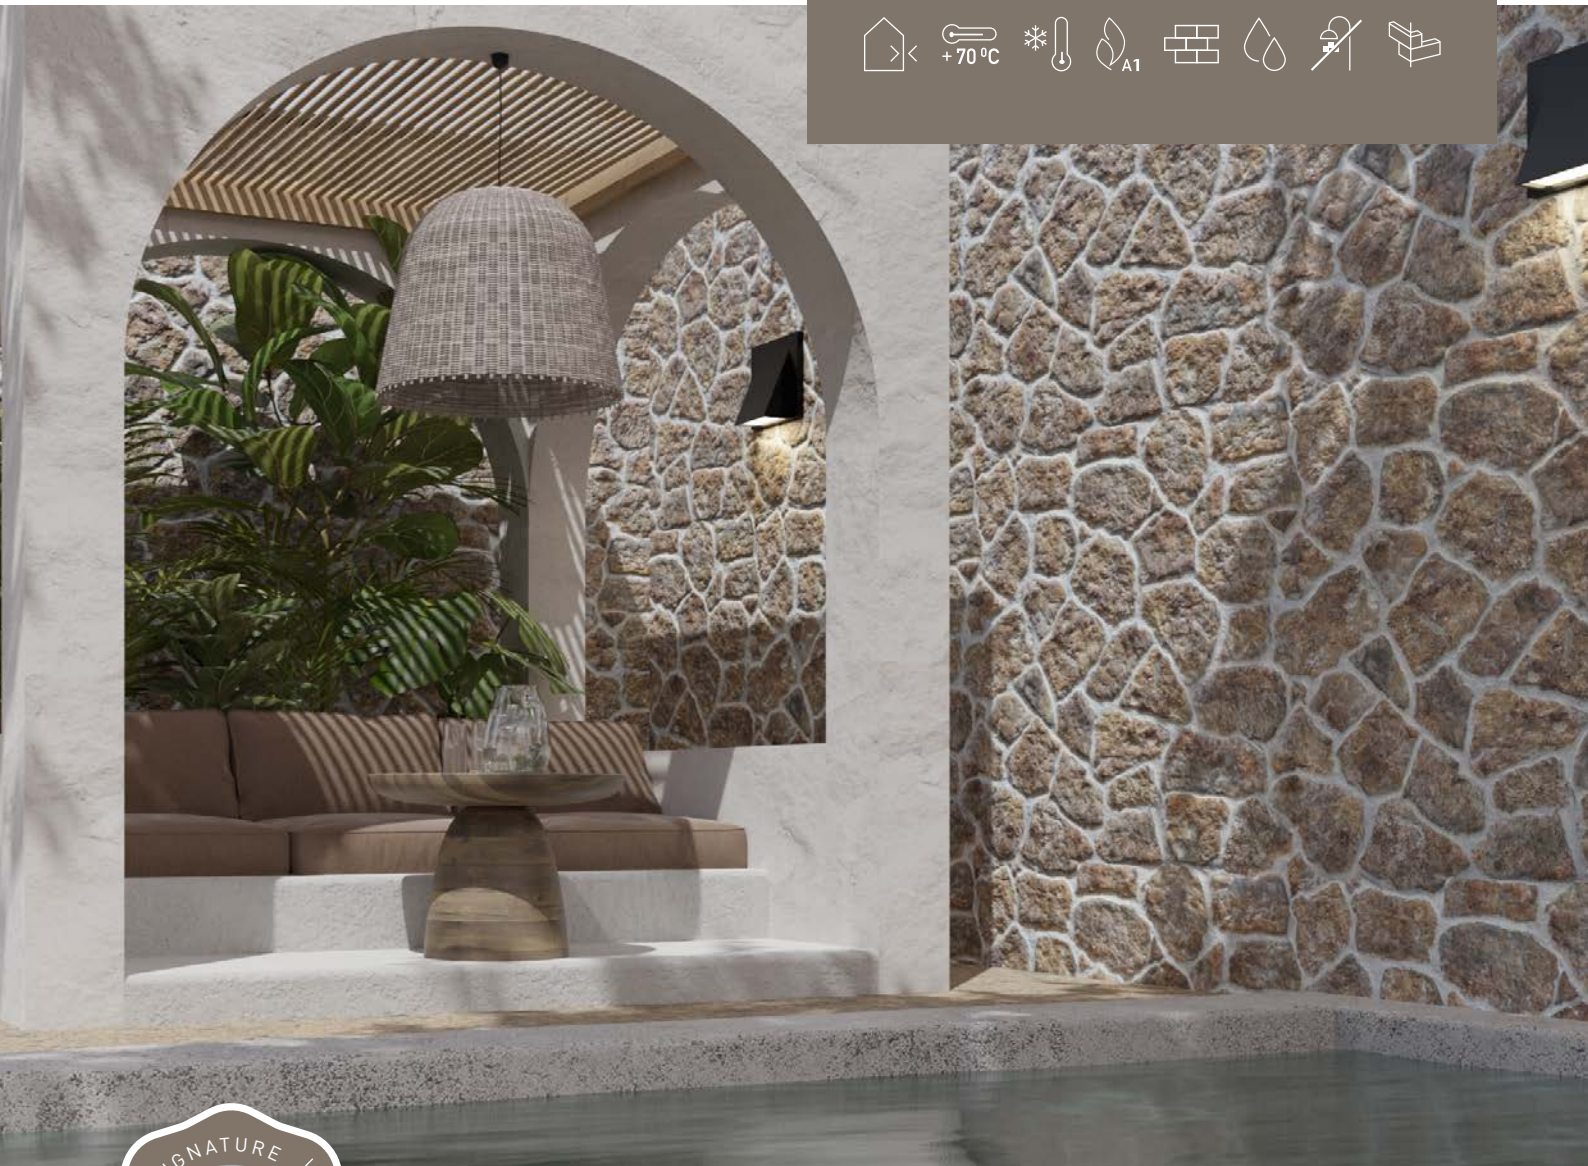

EXTERIOR / INTERIOR