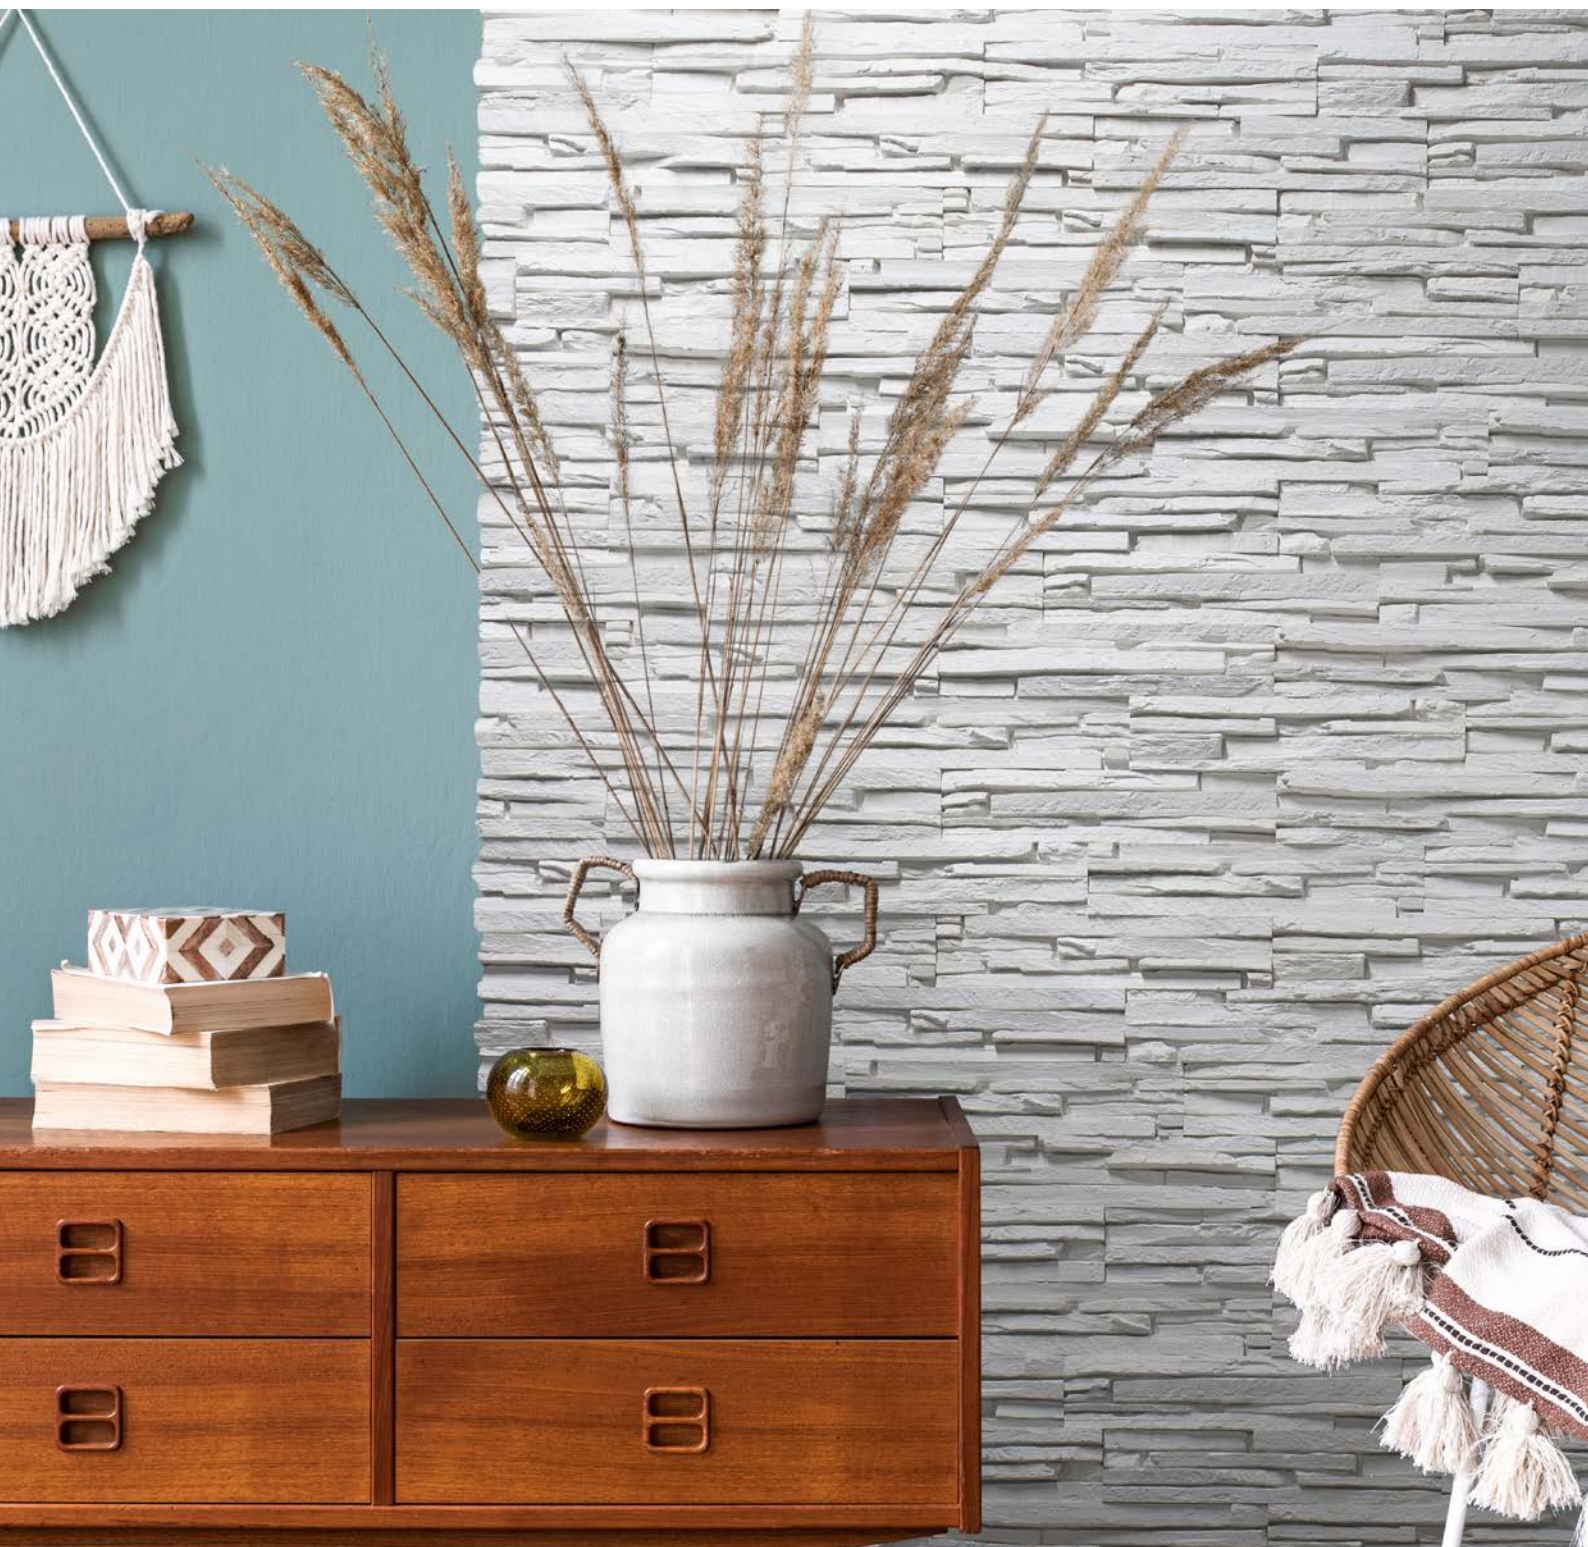

Coverage (m²)

0.97

ORUS GREY

/ STONE

Make an impression that will last

Perfect for creating a striking feature wall or as an accent in your decor, this decorative stone is sure to leave a lasting impression.