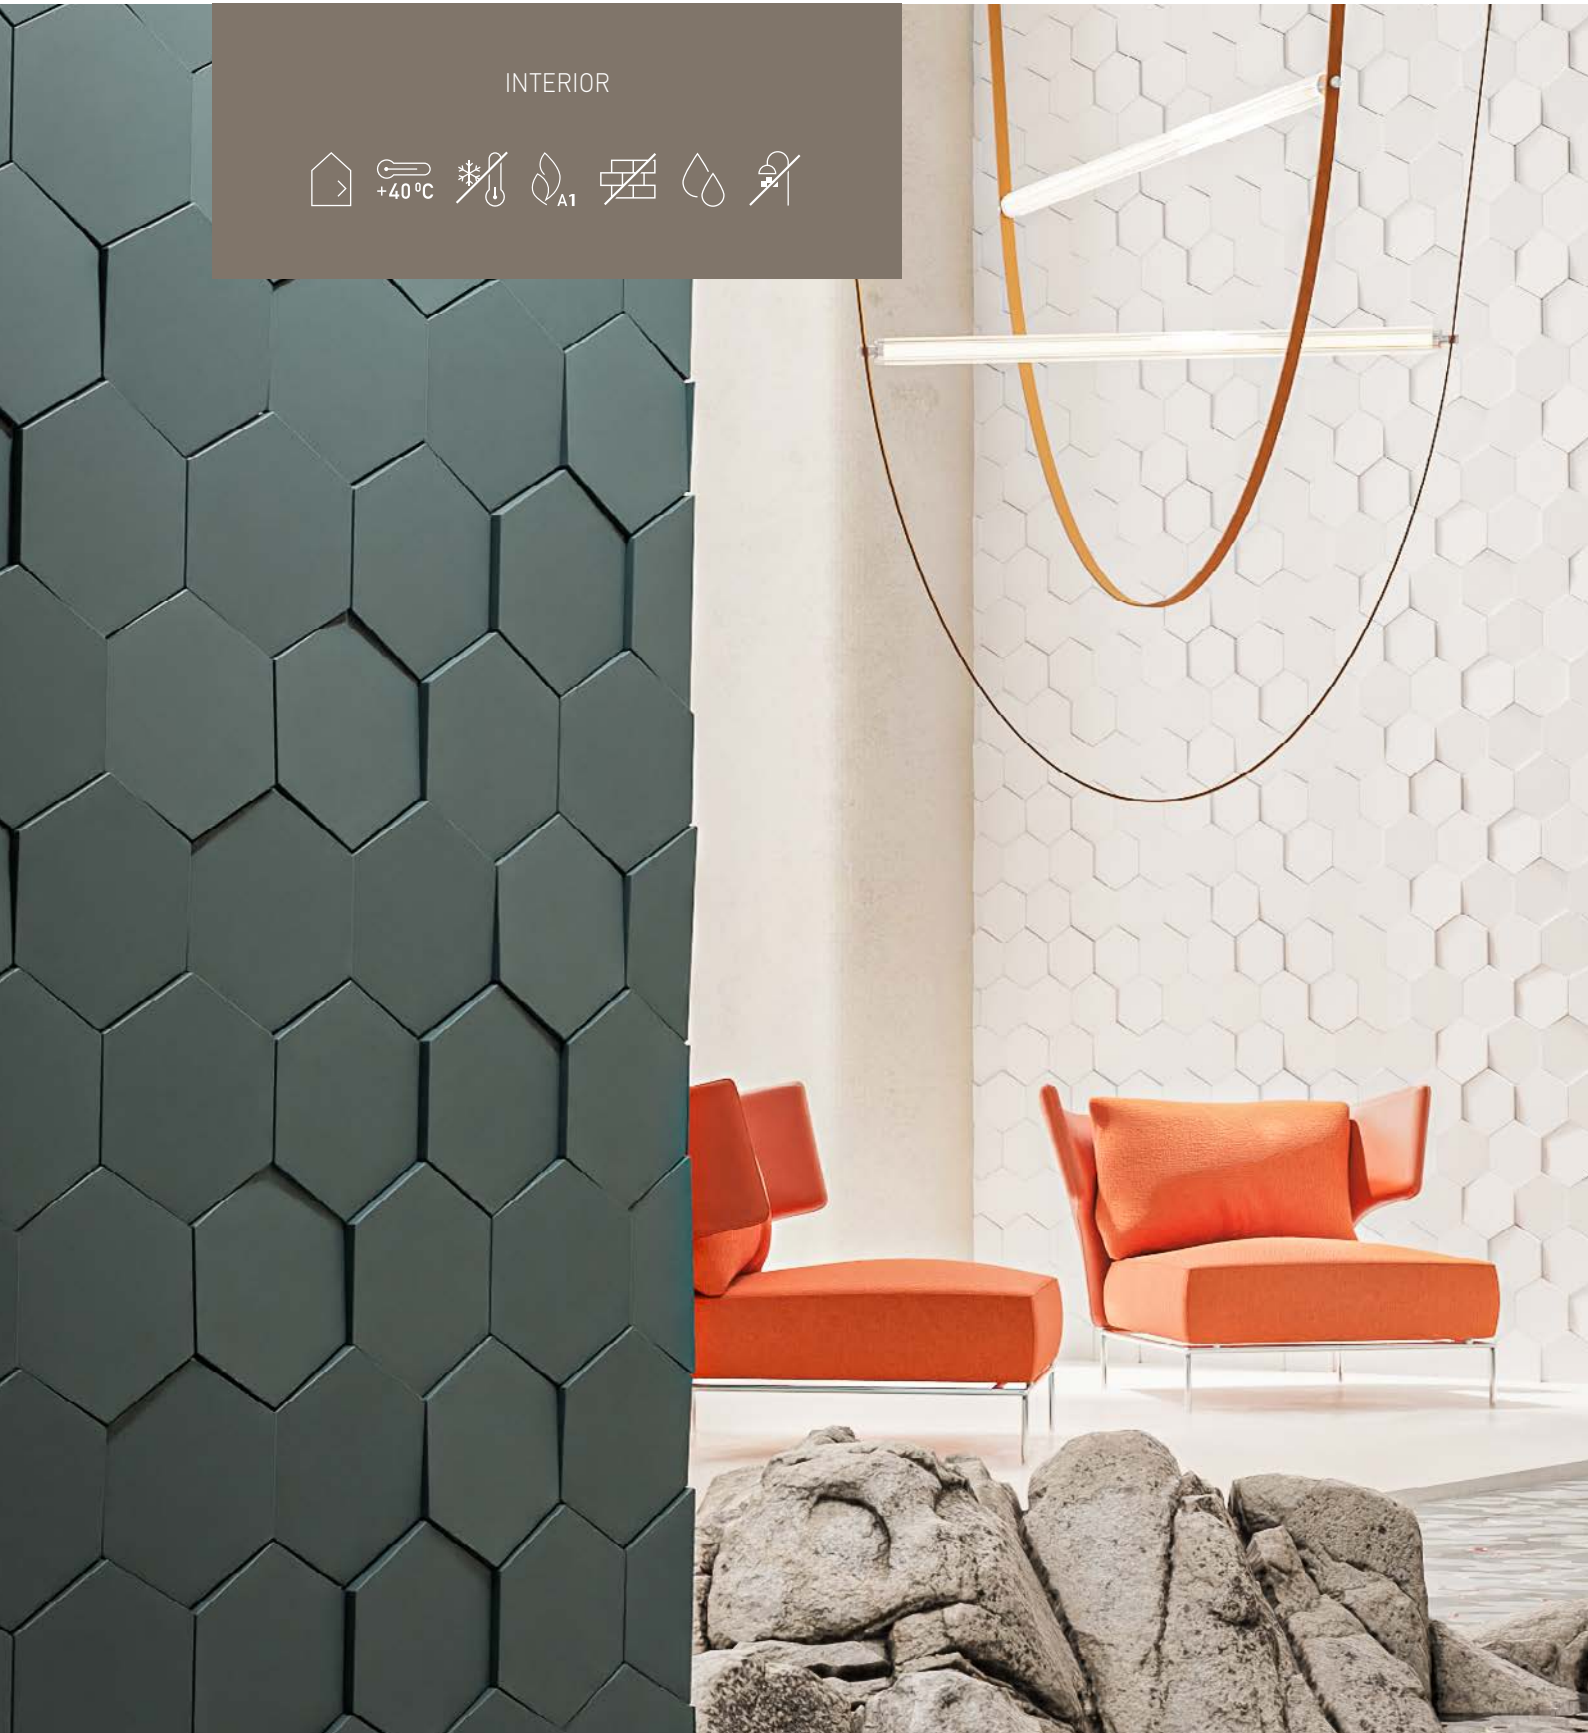

Dimensions L x H (cm)
20 x 20

Thickness (cm)
1.1 - 3.2

INTERIOR

SESTO

A Pinnacle of Design

Step into a realm where design transcends the ordinary. The Sesto collection showcases an exquisite interplay of geometric shapes, aligning perfectly to craft a space that emanates sophistication. Every hexagonal tile meticulously complements its counterpart, establishing a harmonious rhythm that beckons admiration. Paired with modern furnishings and elemental accents, Sesto transforms any setting into a masterclass of architectural prowess. Experience a vision where precision meets passion, encapsulating the essence of contemporary elegance.