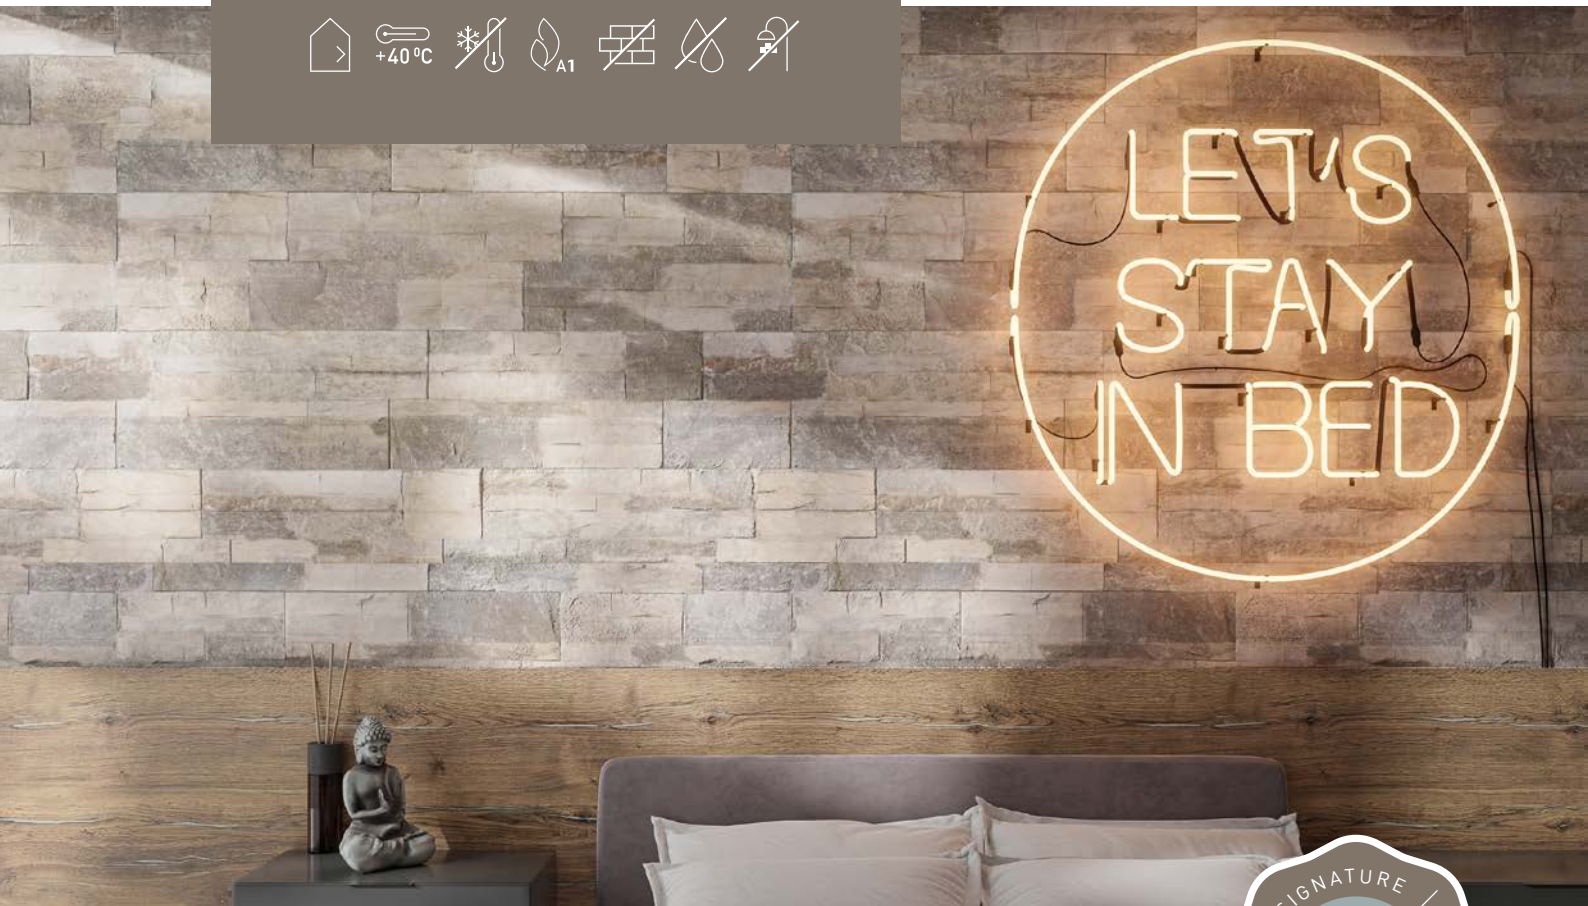

INTERIOR

STACKSTONE S. CHARME

Clean and modern. A stone that will inspire

This decorative stone is a masterpiece waiting to be admired. Perfect for those who want to create a serene and peaceful atmosphere, it provides a clean and modern look that's sure to impress.