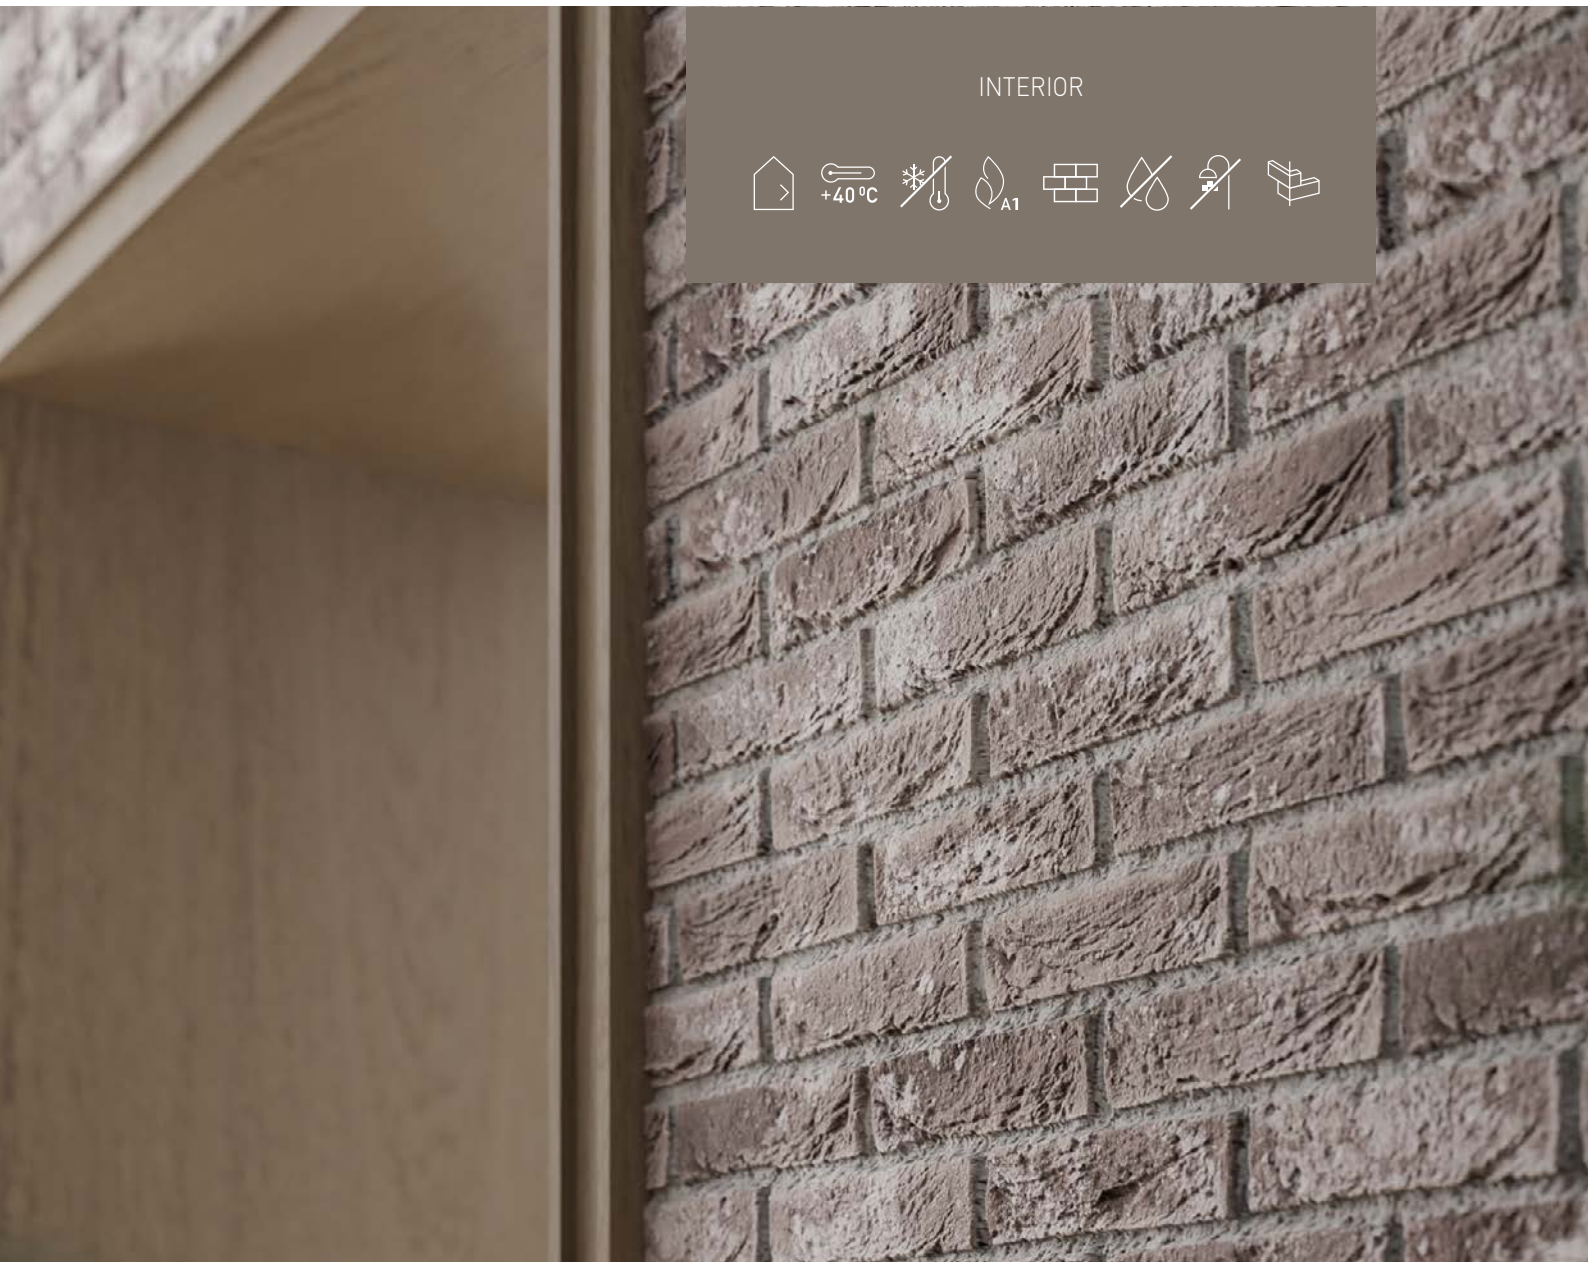

Product Shape	Dimensions L x H (cm)	Thickness (cm)	Number of Tiles (pcs)	Coverage (m²)
	21.2 x 6	1.5	63	1.00

INTERIOR

IMPERIAL ESSENCE