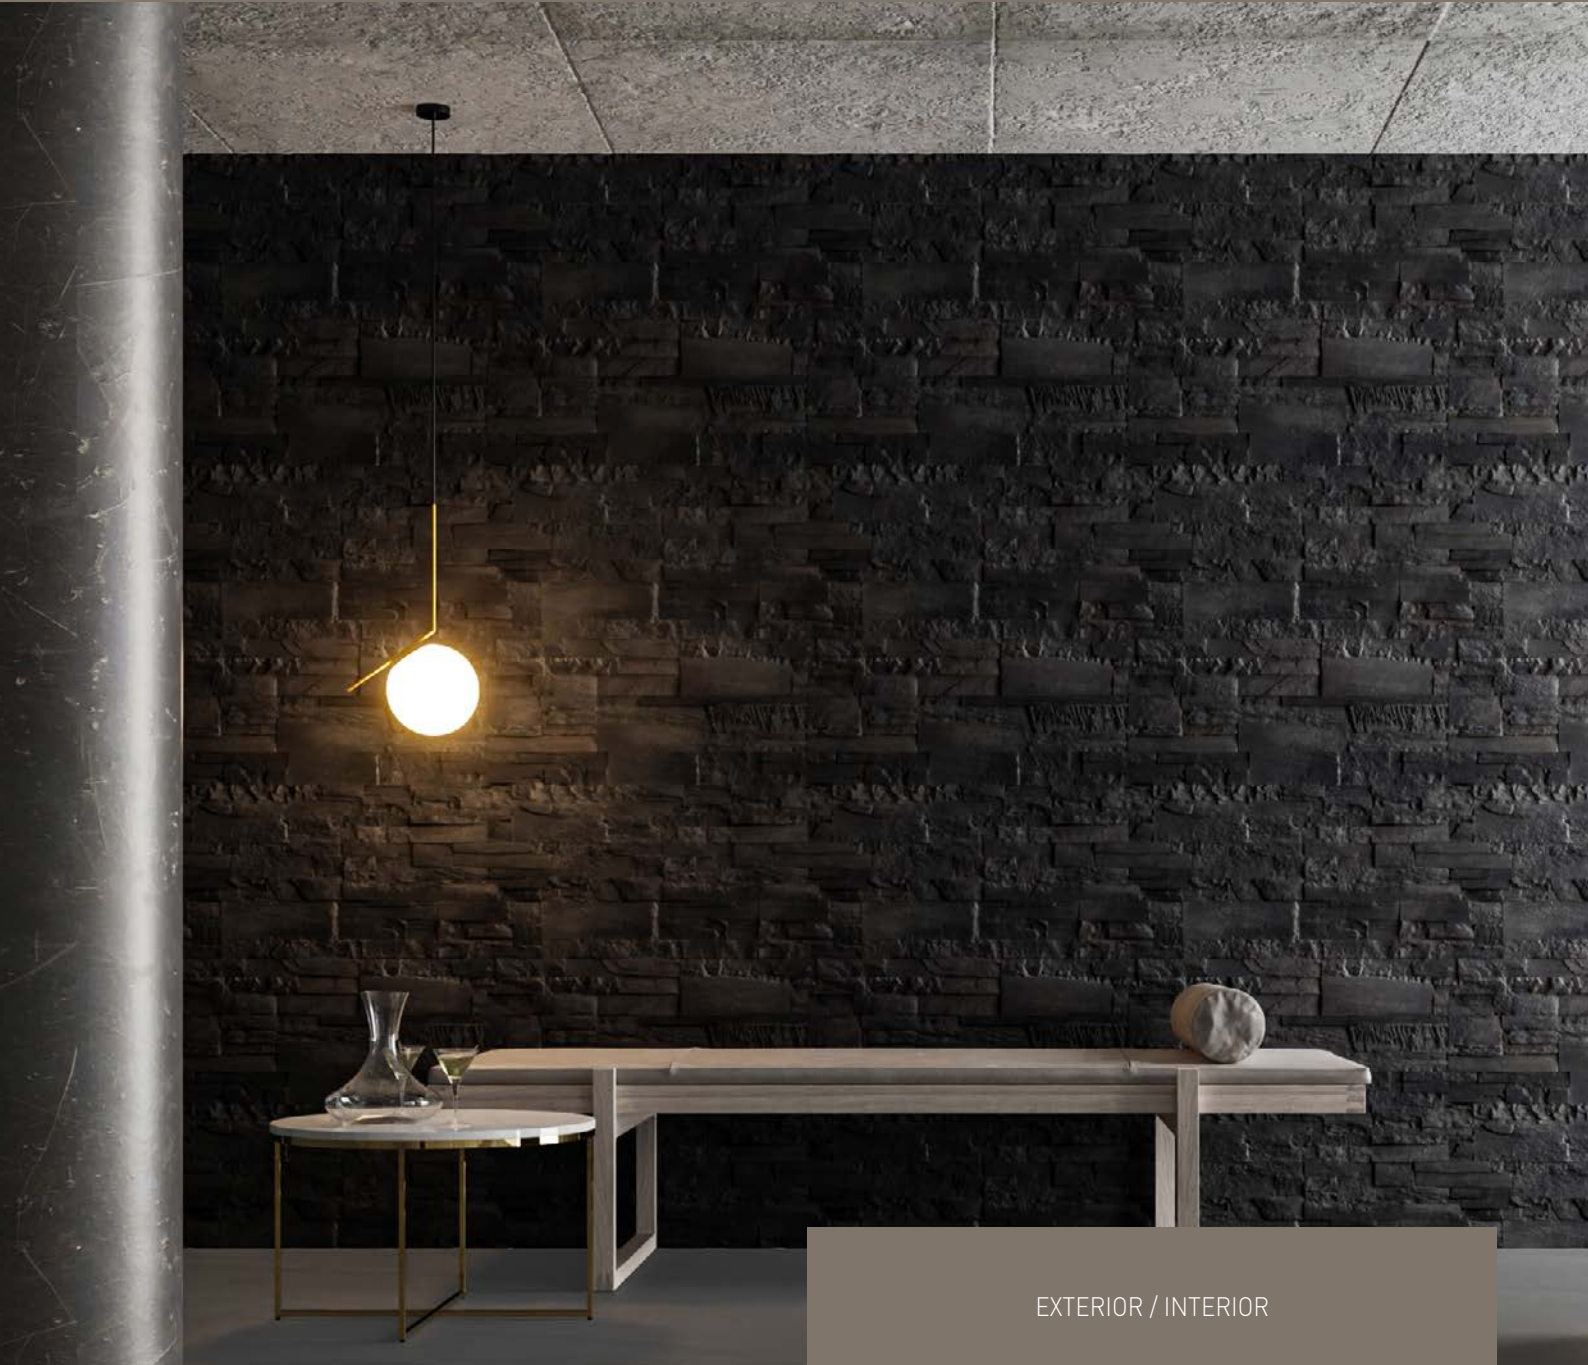

/ STONE

NEO DEEP GREY

EXTERIOR / INTERIOR

Make an impression that will last

Perfect for creating a striking feature wall or as an accent in your decor, this decorative stone is sure to leave a lasting impression.