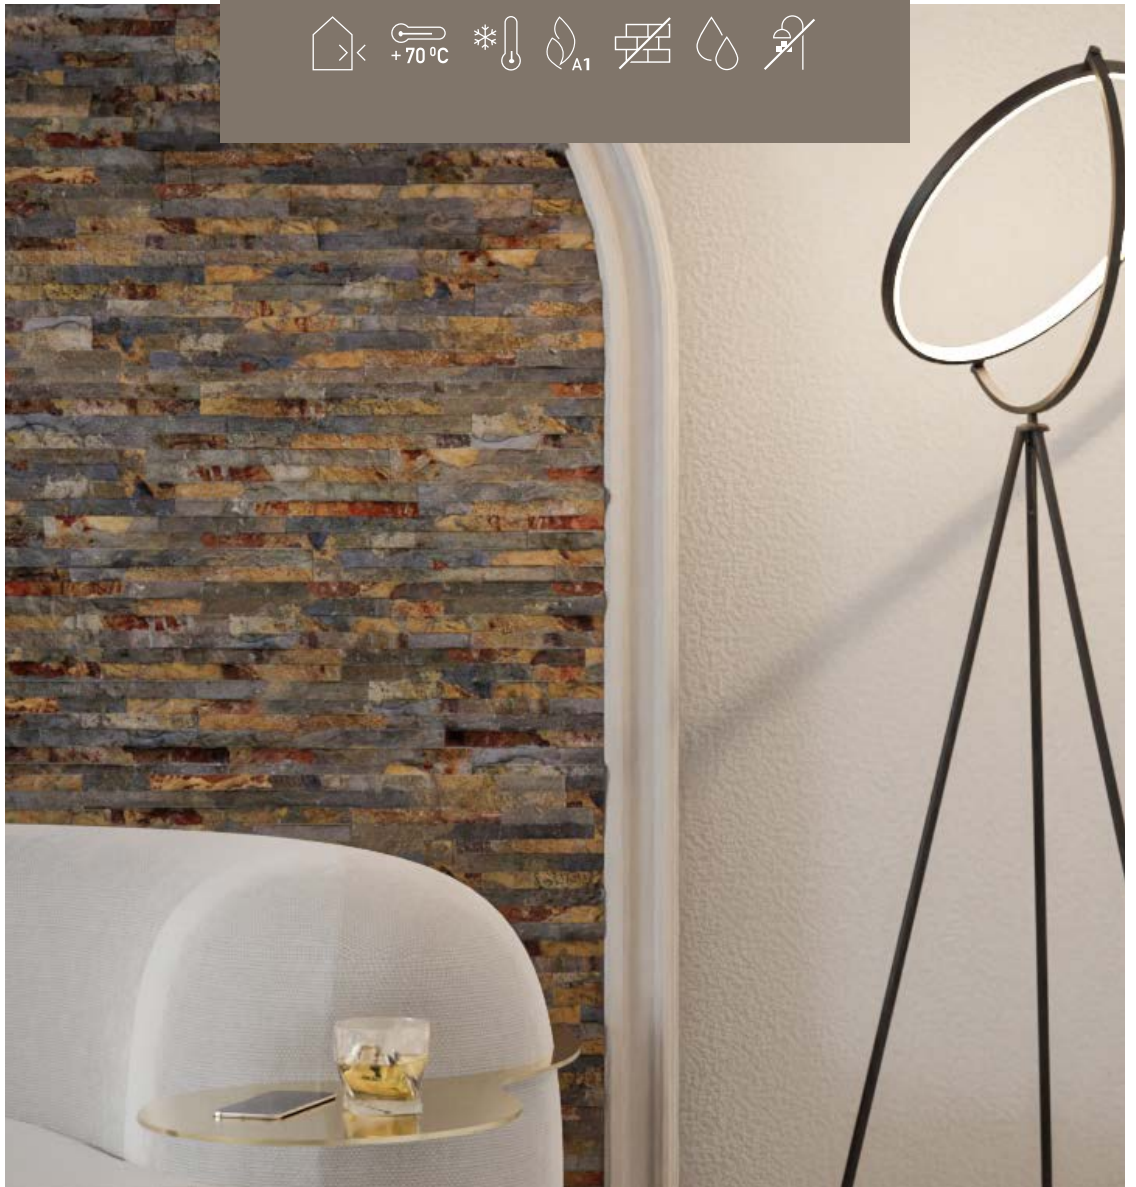

EXTERIOR / INTERIOR

EXTERIOR / INTERIOR

Explore the raw and refined beauty of nature

This deep grey decorative stone is a true embodiment of raw and natural beauty. With a texture that is both rugged and refined, it adds depth and character to any space.