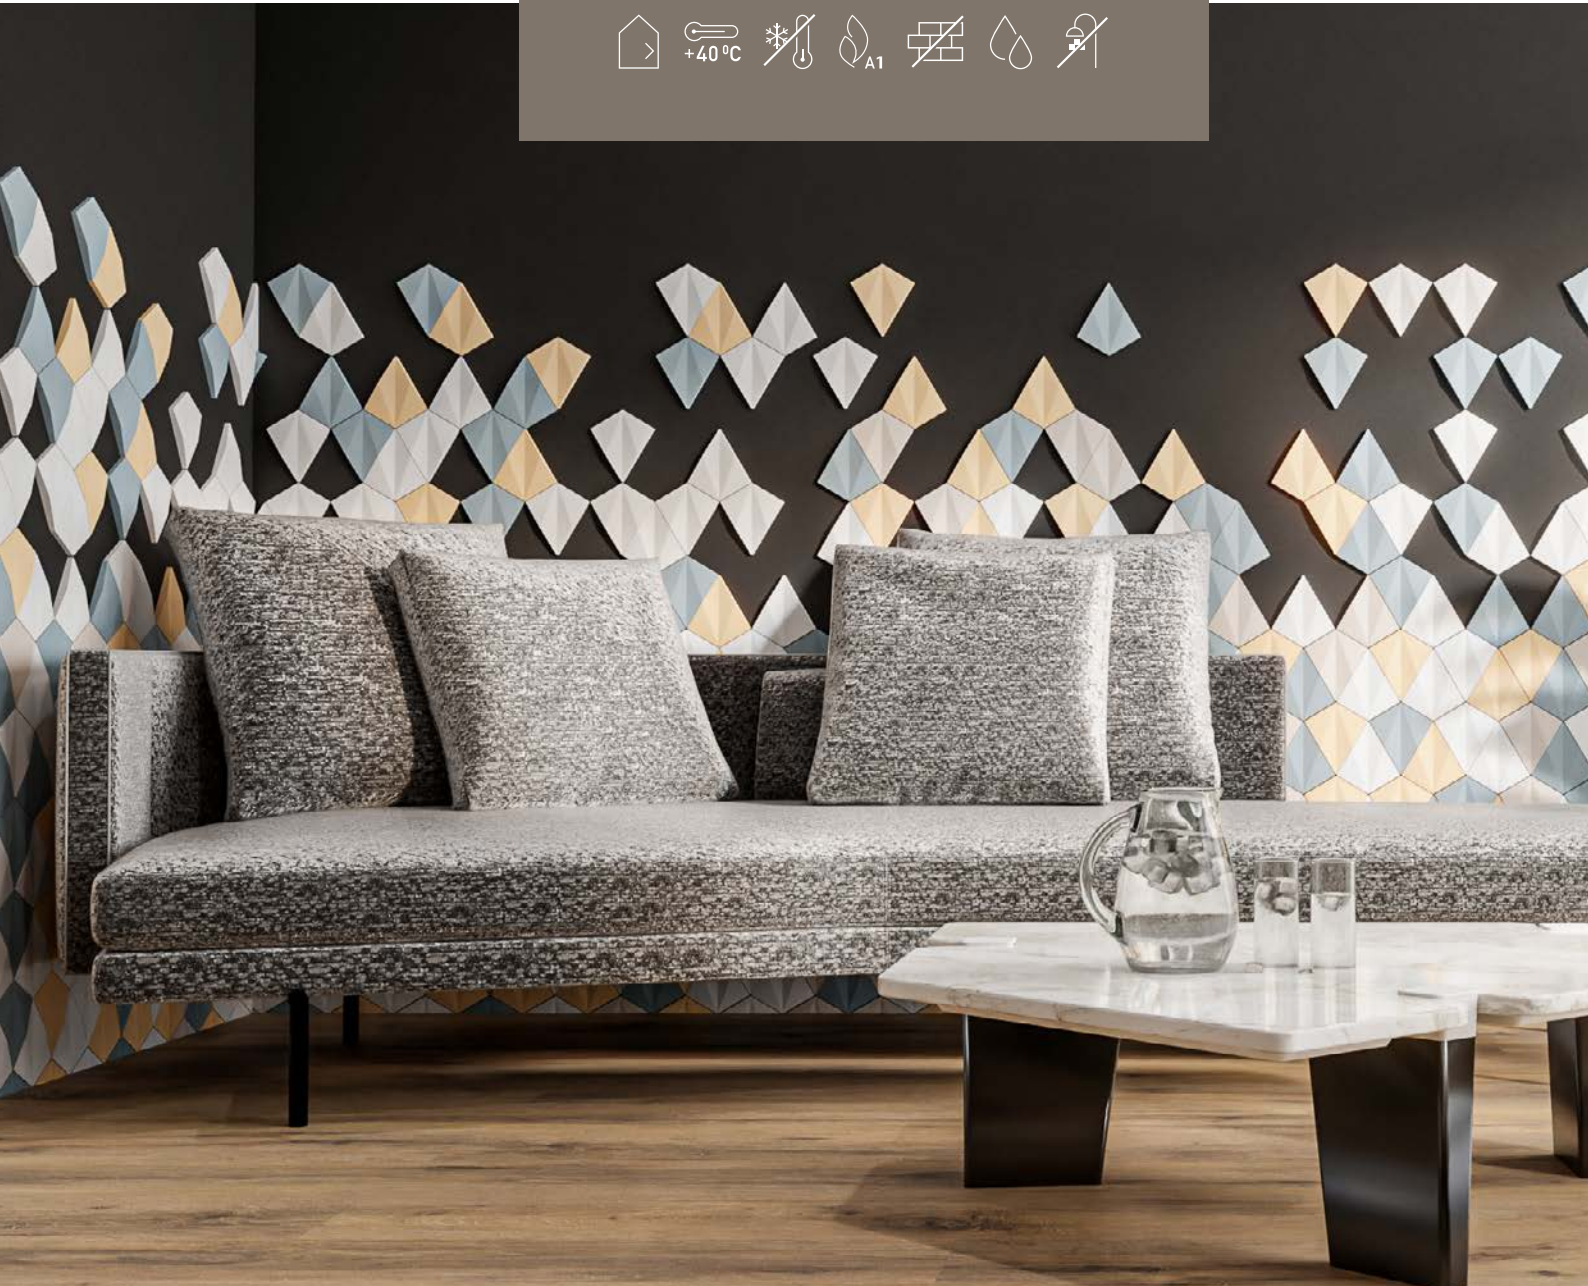

A Universe of Design Possibilities

Dive into the realm of sophisticated design with Skyfall. Drawing inspiration from the mesmerizing facets of diamonds, these elements are crafted to offer boundless combinations, ensuring each design feels both exclusive and personal. Whether you're envisioning a contemporary centerpiece or an understated backdrop, Skyfall promises a transformative experience, making every space uniquely yours

INTERIOR

SKYFALL