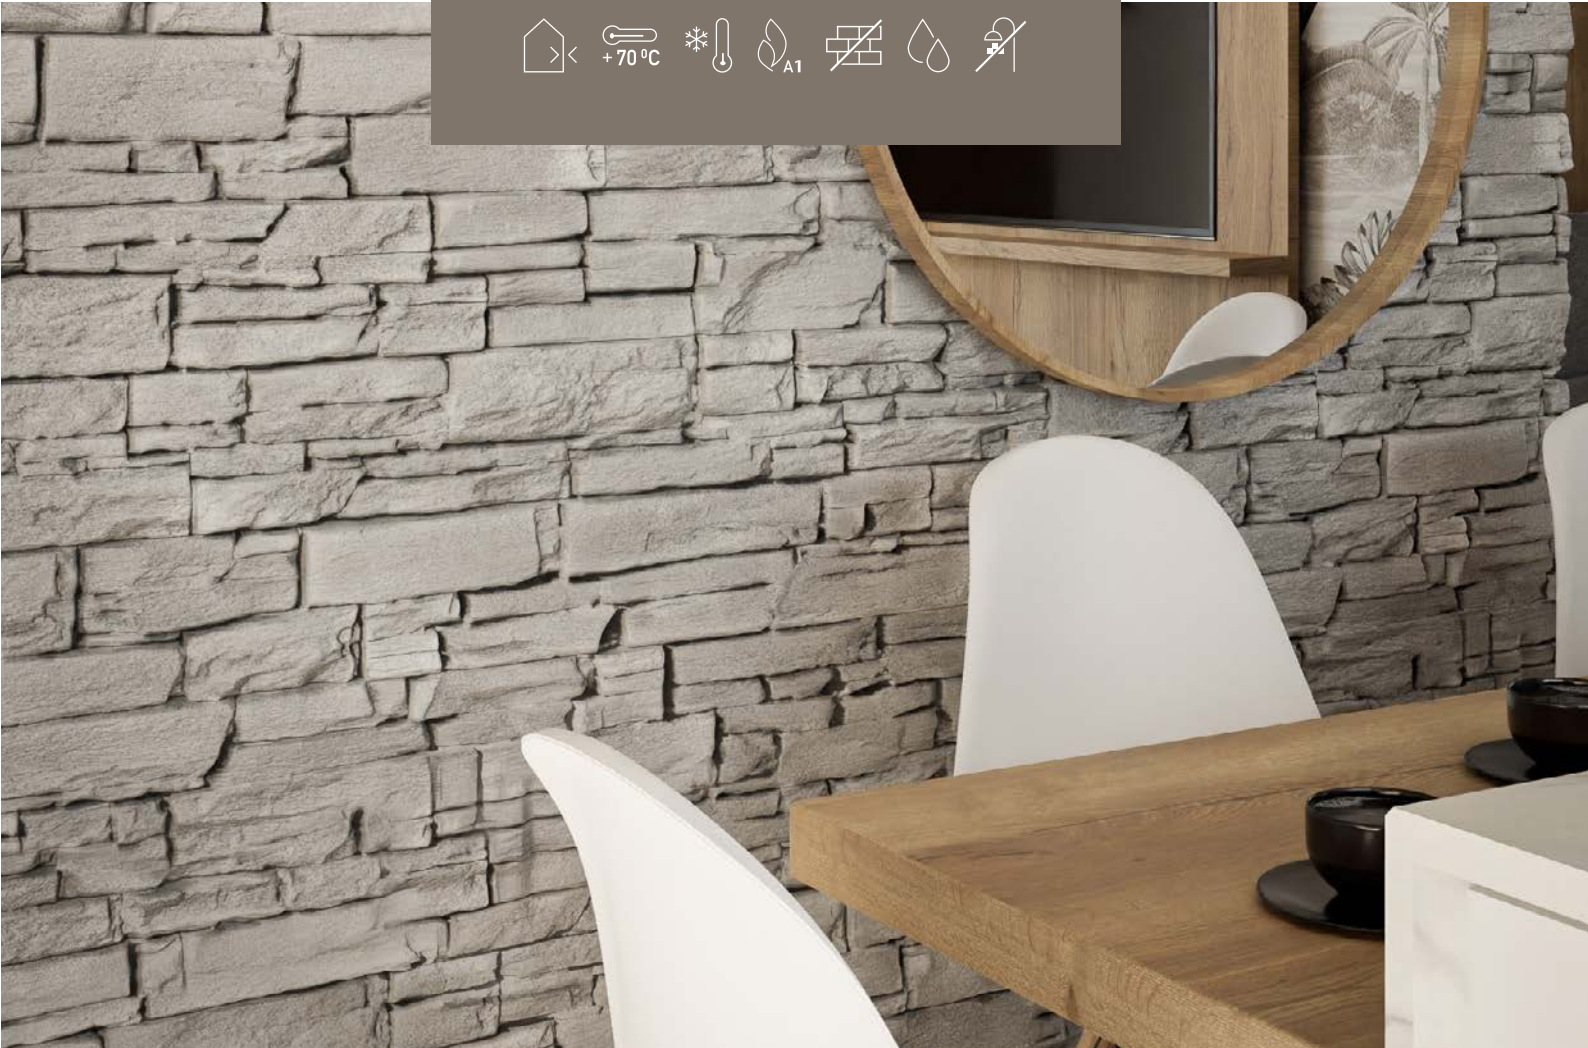

EXTERIOR / INTERIOR

FABRIK

An elegant touch for a unique home

Crafted from irregular pieces for a unique and natural look, this versatile light grey stone is sure to add a touch of timeless elegance to any space.