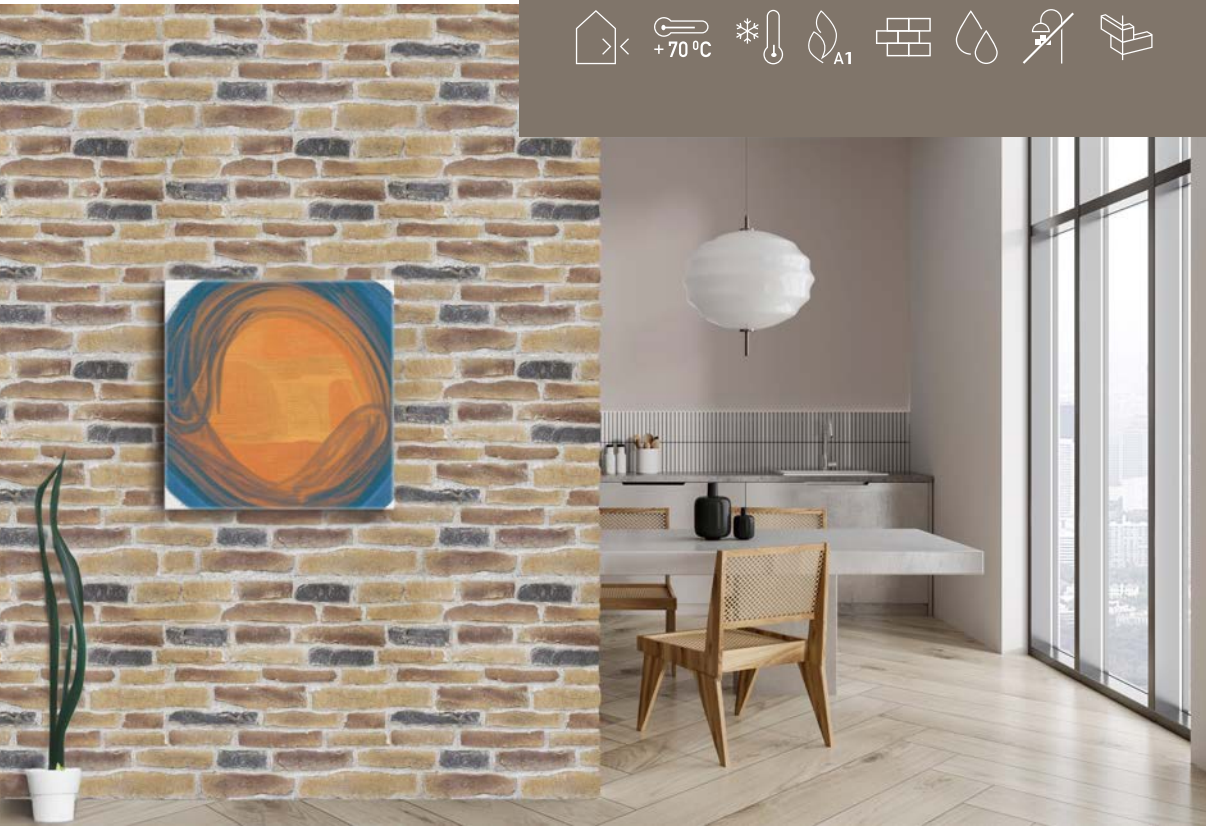

EXTERIOR / INTERIOR