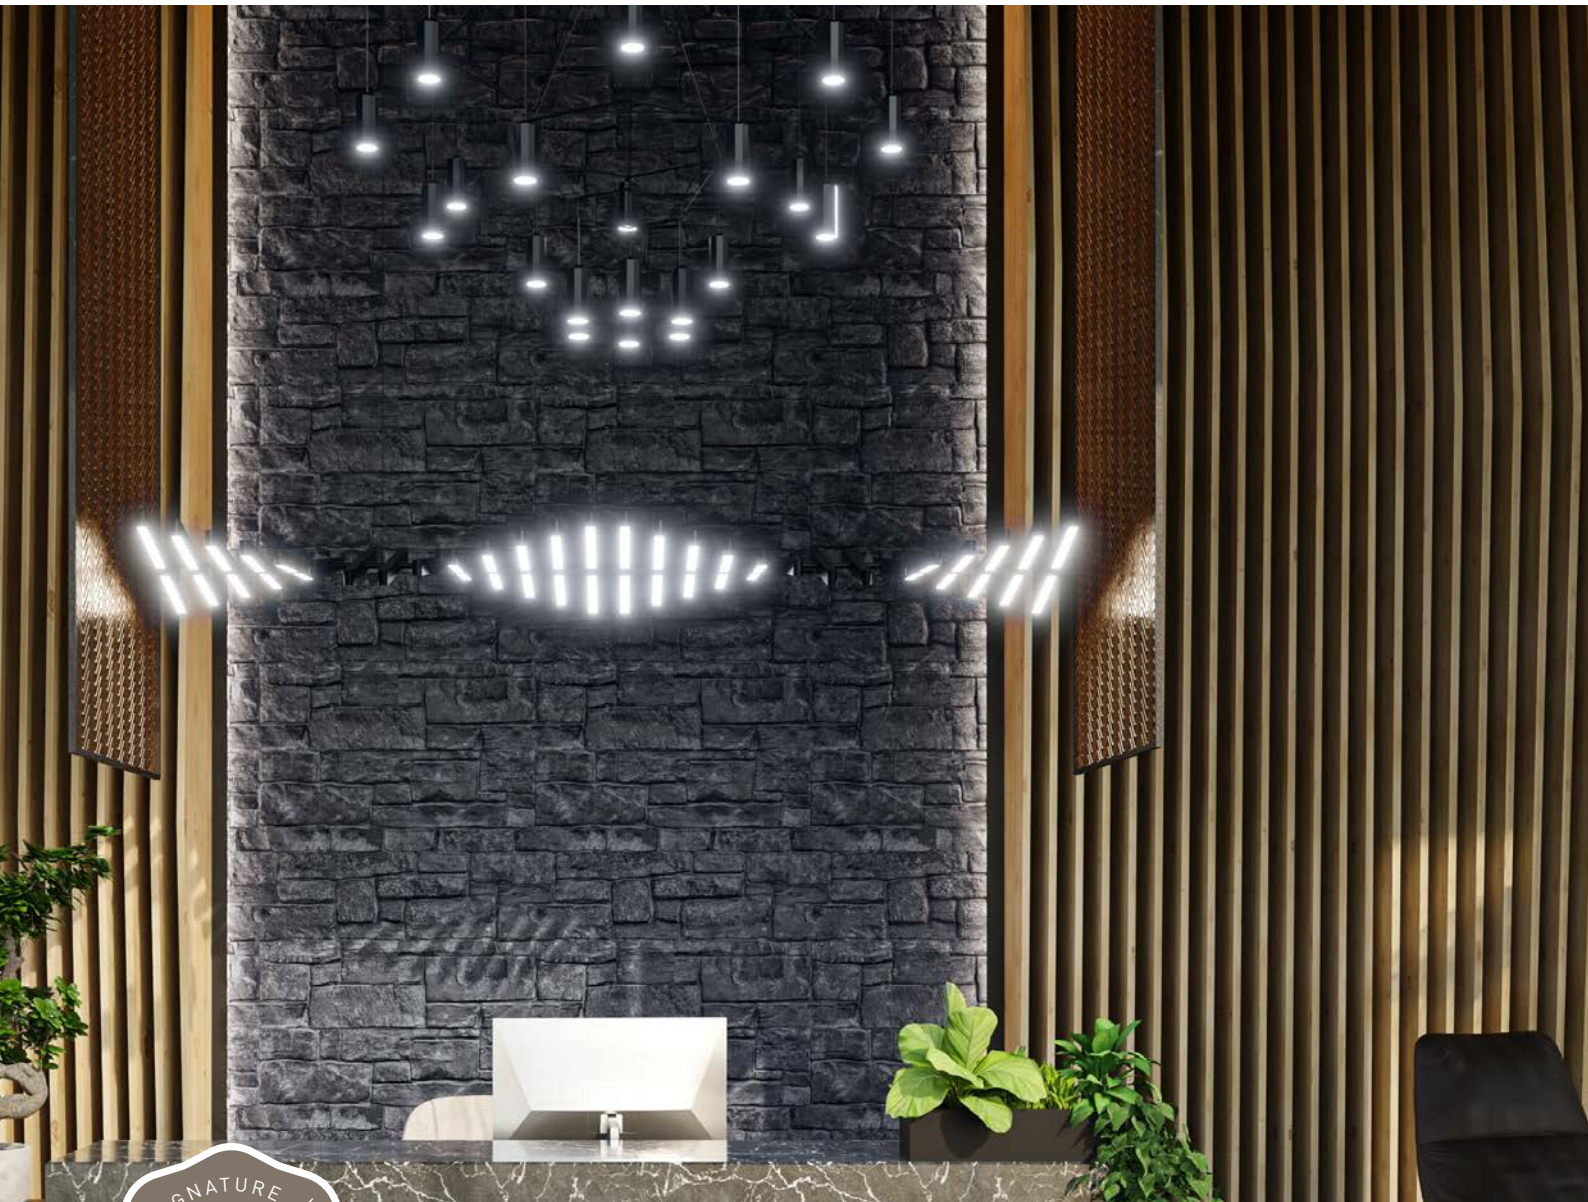

RUGGED LEDGESTONE S. GREY

Discover the organic beauty of subtle accents

Create a stunning visual effect that draws the eye. Perfect for modern and minimalist designs, this stone will bring a touch of elegance and sophistication to any space.