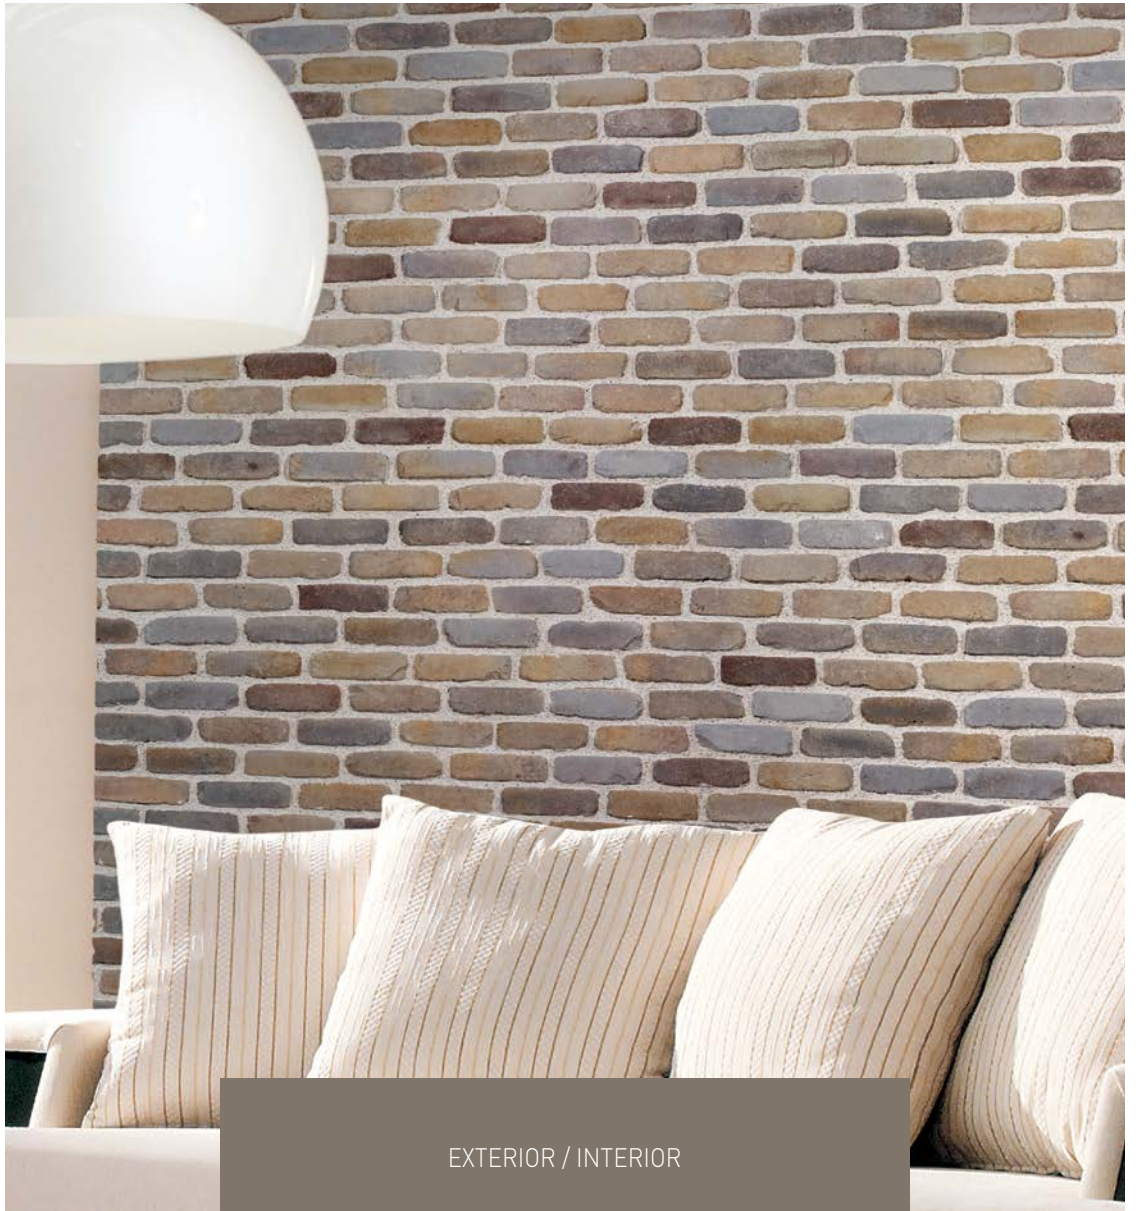

Experience the artistry of nature in every brick. A tumbled masterpiece that harmonizes various shades, it captures the essence of untamed landscapes.

BELIZE GREY

EXTERIOR / INTERIOR

Belize Grey
 SKU: 403082
 EAN: 3414502014033