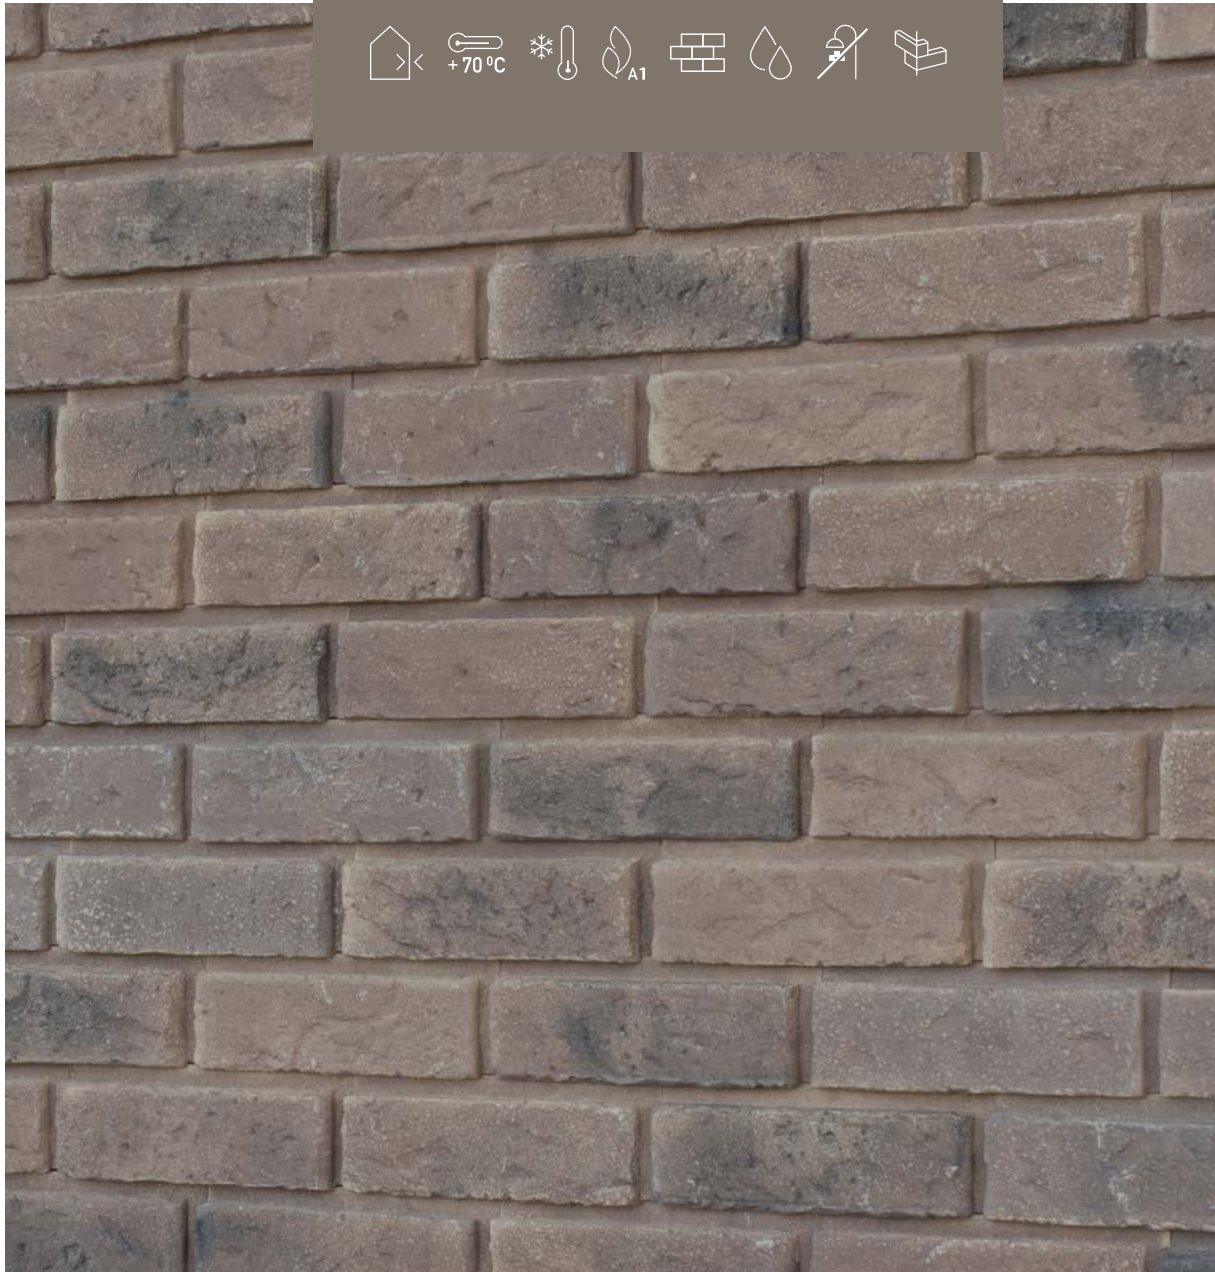

Product Shape	Coverage (m²)	Thickness (cm)	Number of Tiles (pcs)	Dimensions L x H (cm)
	22.4 - 7.4	1 - 2,2	42	0.64

EXTERIOR / INTERIOR