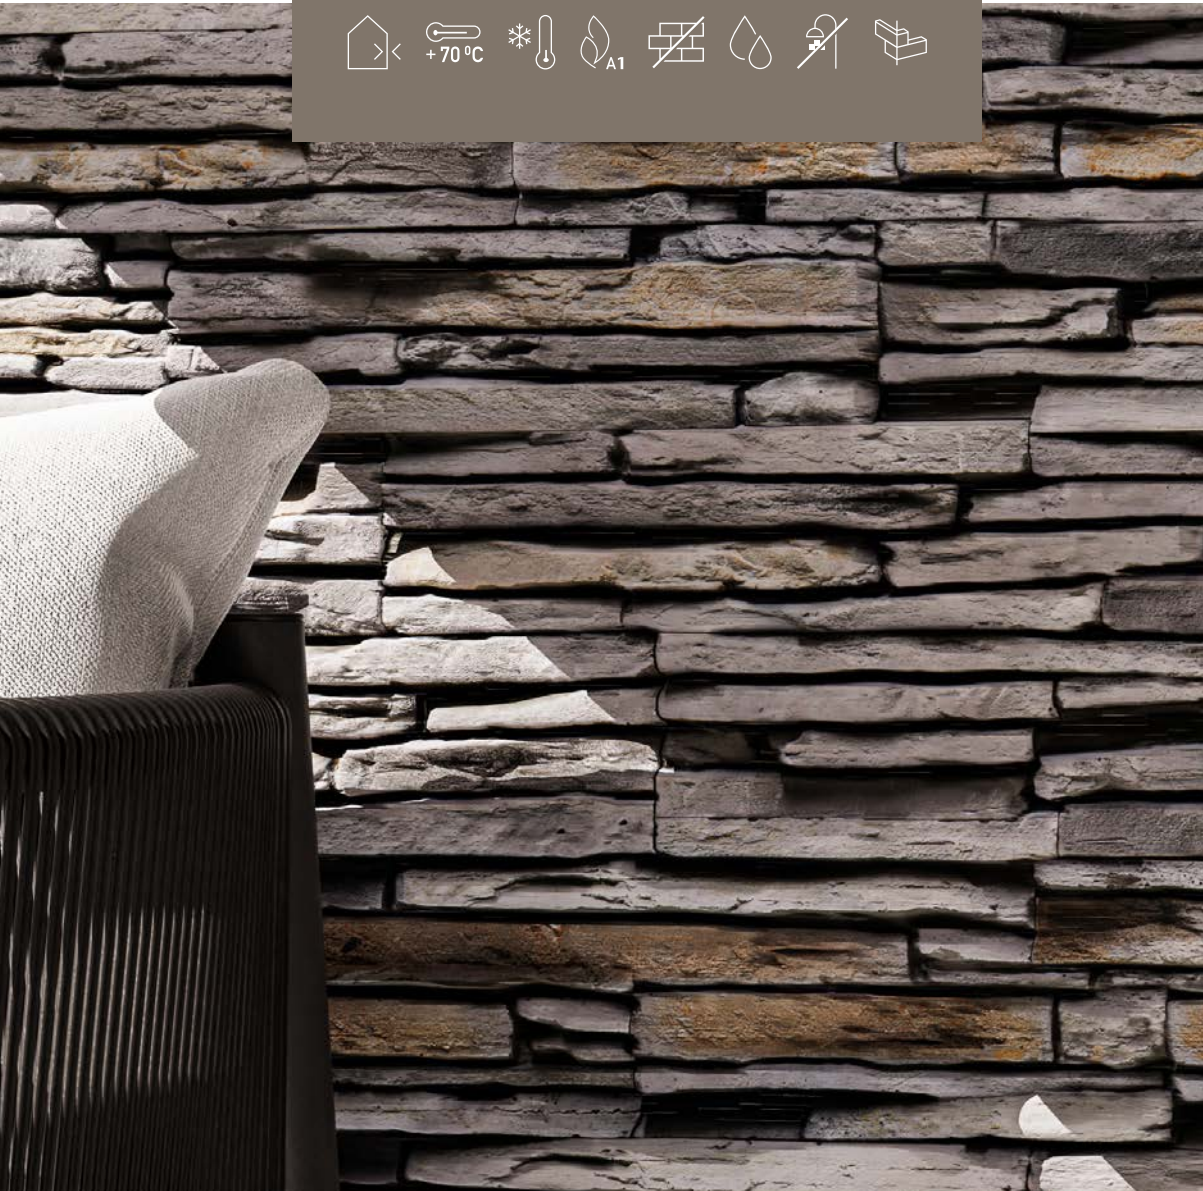

EXTERIOR / INTERIOR