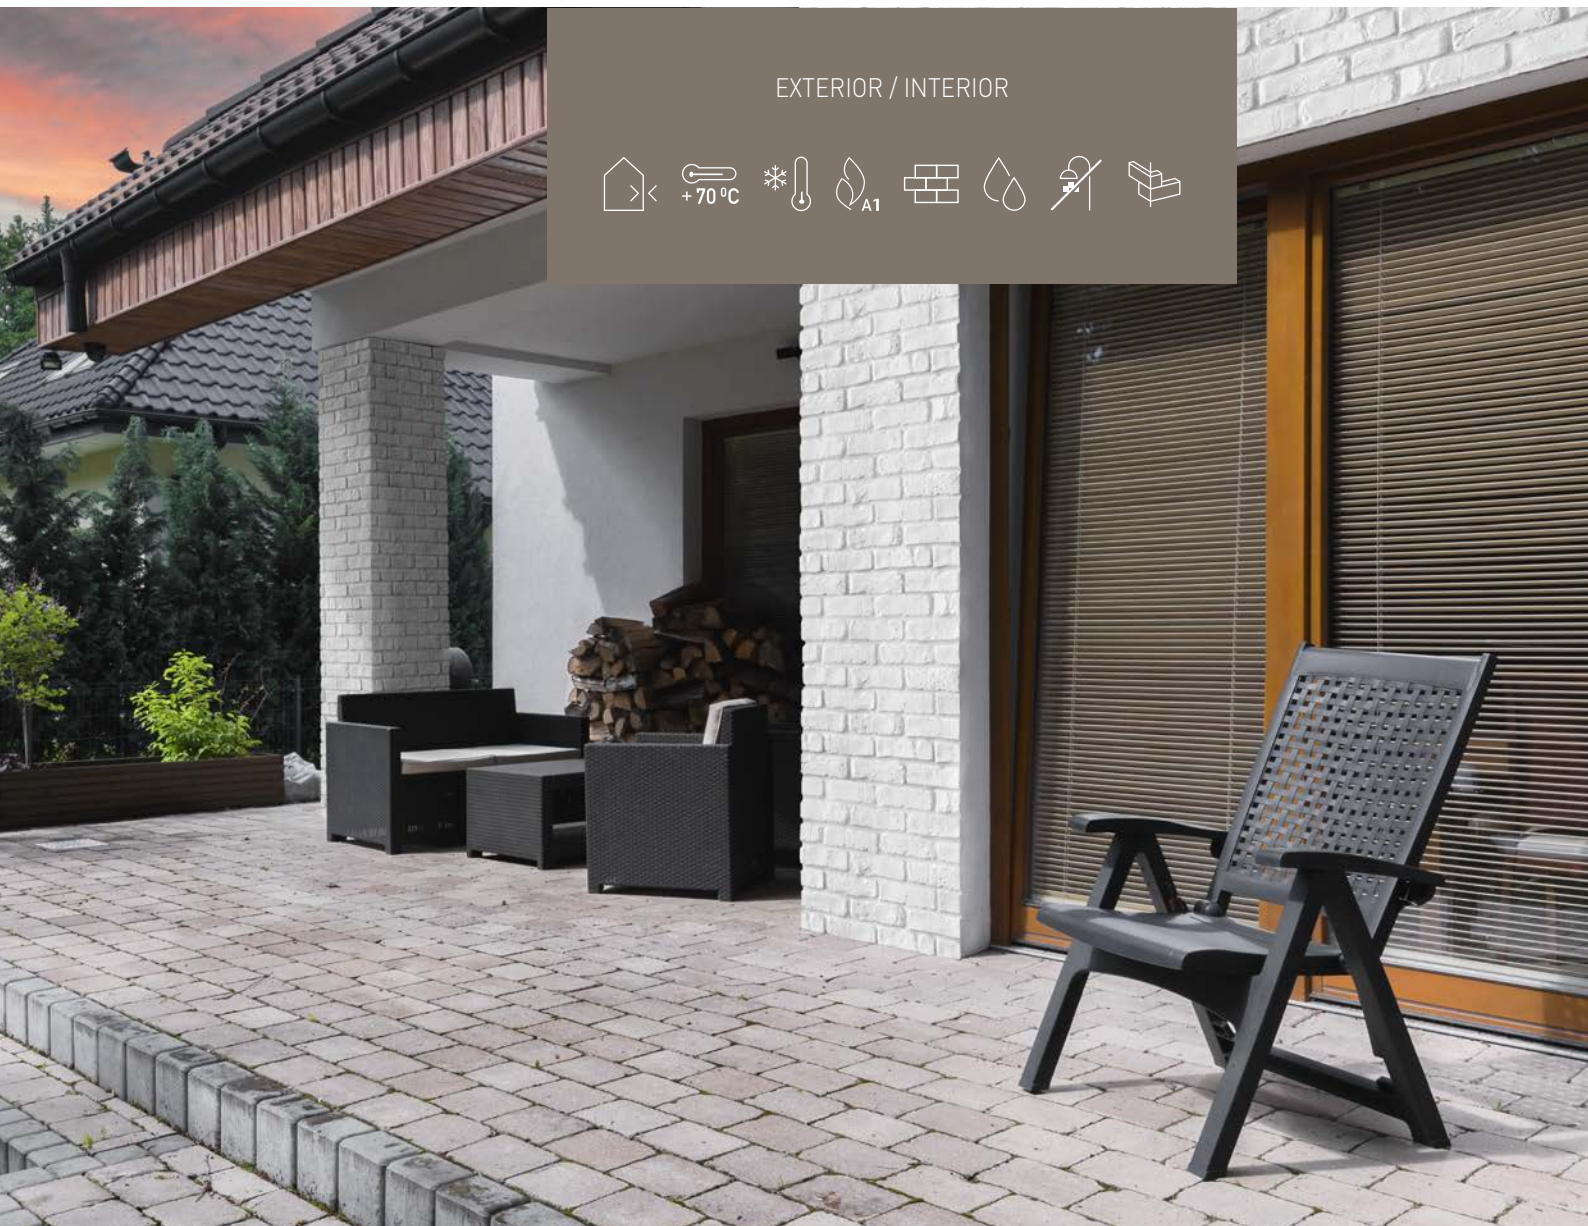

EXTERIOR / INTERIOR

CHESTER WHITE